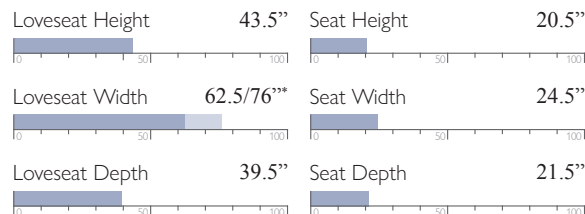

### MEASUREMENTS:

### LOVESEAT OPTIONS

Manual Space Saver®  
L910RA4

Manual Space Saver® w/ Console  
L910RC4

Manual Rocker w/ Console  
L910RC7

Power Space Saver®  
L910RP4

Power Space Saver® w/ Console  
L910RQ4

Power Space Saver® w/ Tilt Headrest  
L910RZ4

### MEASUREMENTS:

\*Console adds 13" to width measurement.