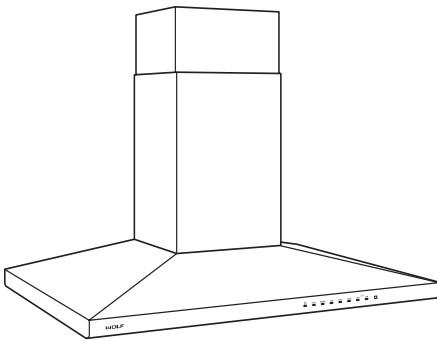

## FEATURES

- Heavy-duty, stainless steel seamless construction.
- Internal, in-line or remote blower required (sold separately).
- Telescopic chimney.
- Front-mounted controls with LED indicator lights.
- Three-speed blower with boost to temporarily increase airflow.
- LED lighting with high and low settings.
- Delay-off feature to automatically turn unit off.
- Filter clean indicator.
- Dishwasher-safe filters.
- Transition with backdraft damper.

SPECIFICATIONS	
<b>PRODUCT</b>	
Dimensions	42"W x 6"H x 26 1/2"D
Overall Height	29 1/4" – 38"
Weight	110 lb
<b>DISCHARGE</b>	
Vertical	6" Round
<b>ELECTRICAL</b>	
Supply	110/120 VAC, 60 Hz
Service	15 amp circuit
<b>INSTALLATION</b>	
Bottom of Hood to Countertop	24" – 36"