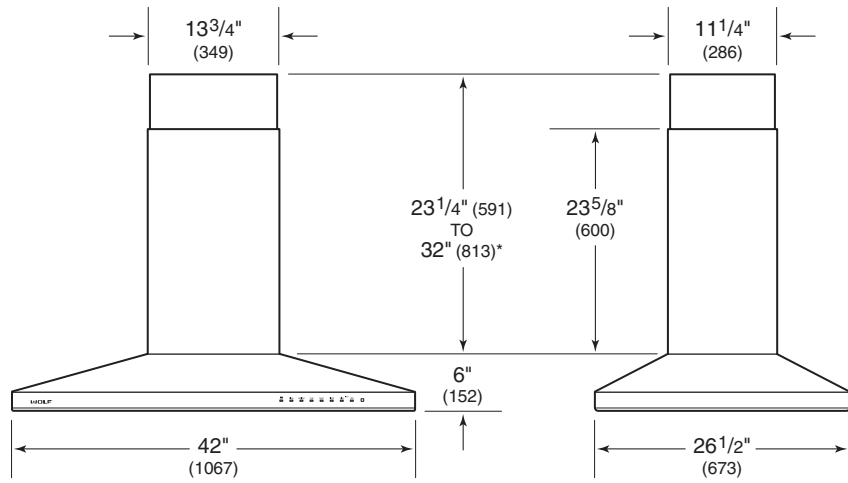

SPECIFICATIONS	
<b>PRODUCT</b>	
Dimensions	42"W x 6"H x 26 1/2"D
Overall Height	29 1/4" – 38"
Weight	110 lb
<b>DISCHARGE</b>	
Vertical	6" Round
<b>ELECTRICAL</b>	
Supply	110/120 VAC, 60 Hz
Service	15 amp circuit
<b>INSTALLATION</b>	
Bottom of Hood to Countertop	24" – 36"

Specifications are subject to change without notice. Visit [wolfappliance.com/specs](http://wolfappliance.com/specs) for the most up-to-date information.

Dimensions may vary  $\pm 1/8"$  (3). Dimensions in parentheses are millimeters unless otherwise specified.

**DIMENSIONS**

\*46 1/4" (1175) to 55" (1397) with accessory flue extension.