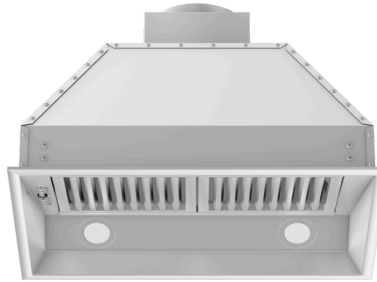

SPECIFICATIONS IN-DEPTH

GENERAL PROPERTIES

SKU	698-28
Finish	Stainless Steel
# of Lights	2
# of Speeds	4
Airflow	120/240/320/400
Duct Size (in.)	6
Max CFM	400
Outdoor Approved	No
Recirculating	No
Remote Blower	No

LIMITED WARRANTY

Warranty	3 year parts, life-time motor warranty

DIMENSIONS

Product Dimensions (in.)	28 in. W x 18 in. D x 14.2 in. H
Chimney Dimensions (in.)	N/A

POWER / RATINGS

Amps	3.5
Voltage	110

CERTIFICATIONS

	N/A