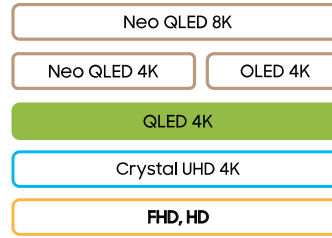

CLASS HIERARCHY

SIZE CLASS

75"	QN75Q6F

Endlessly stream your favorite content in stunning clarity with a smart processor that upscales movies and shows regardless of source resolution. With dazzling, boosted color plus deep blacks & vibrant brights, previously hidden details are revealed in the brightest and darkest of scenes. Kick back, relax and see your favorite content in a whole new light.

TOP 10 KEY FEATURES

- | | |
|--|-------------------------------|
| 1. Q4 Processor Lite | 6. Motion Xcelerator |
| 2. 100% Color Volume with Quantum Dot ¹ | 7. Color Booster |
| 3. Samsung Knox Security ² | 8. 4K Upscaling |
| 4. Endless Free Content ³ | 9. Object Tracking Sound Lite |
| 5. Quantum HDR | 10. Q-Symphony ⁴ |

PICTURE (PANEL)

- Display Type: QLED
- Refresh Rate: 60Hz
- Lighting Technology: Mega Contrast
- Display Resolution: 4K (3,840 x 2,160)
- Anti Reflection: N/A
- Viewing Angle: N/A
- Dimming Technology: UHD Dimming

- TV Design: Metal Stream
- Bezel Type: 3 Bezel-less
- Front Color: Black
- Stand Type: Flat Feet
- Stand Color: Titan Gray
- Adjustable Stand: N/A

CONNECTIVITY

- Wi-Fi: Yes (Wi-Fi 5)
- Bluetooth: Yes (BT5.3)
- One Connect Box: N/A
- HDMI Input: 3 Ports
- HDMI Maximum Input Rate: 4K 60Hz (for HDMI 1/2/3)
- HDMI Audio Return Channel: eARC/ARC
- HDMI-CEC: Yes
- USB Ports: 1 x USB-A
- Ethernet (LAN): 1
- Digital Audio Out (Optical): N/A
- RF Connection: 1
- RS-232C Input: N/A