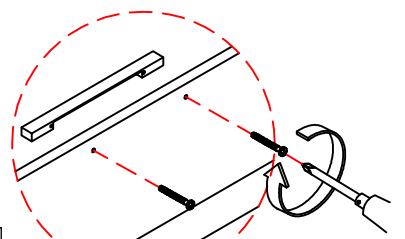

Furniture of America®

Assembly Instructions

CM7576D

ASSEMBLY RATING

The Assembly Rating is a 5-point system that shows the degree of effort needed in assembling a specific product (with 1 being easy and 5 being difficult). For some products, two persons are recommended.

Tools Required For Assembly:

- 1. Long Screw 
- 2. Short Screw 
- 3. Metal Anchor 
- 4. Restraint Strap 
- 5. Fischer 
- 6. Philips Screwdriver 

(Not Included)

2 PERSONS RECOMMENDED

Align the handle to the outer side, then re-insert the screws and secure.