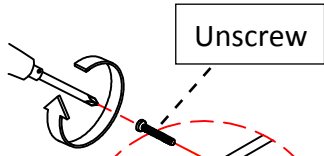

Furniture of America®

Assembly Instructions

CM7576D

ASSEMBLY RATING

The Assembly Rating is a 5-point system that shows the degree of effort needed in assembling a specific product (with 1 being easy and 5 being difficult). For some products, two persons are recommended.

Tools Required For Assembly:

- 1. Long Screw 
- 2. Short Screw 
- 3. Metal Anchor 
- 4. Restraint Strap 
- 5. Fischer 
- 6. Philips Screwdriver 

(Not Included)

2 PERSONS RECOMMENDED

Align the handle to the outer side, then re-insert the screws and secure.