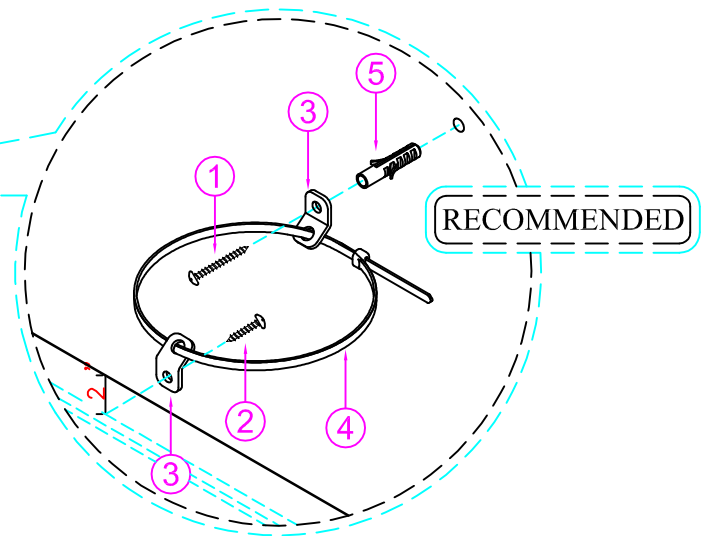

Furniture of America®

Assembly Instructions

CM7576D

ASSEMBLY RATING

The Assembly Rating is a 5-point system that shows the degree of effort needed in assembling a specific product (with 1 being easy and 5 being difficult). For some products, two persons are recommended.

Tools Required For Assembly:

- 1. Long Screw 
- 2. Short Screw 
- 3. Metal Anchor 
- 4. Restraint Strap 
- 5. Fischer 
- 6. Philips Screwdriver 

(Not Included)

2 PERSONS RECOMMENDED

Align the handle to the outer side, then re-insert the screws and secure.