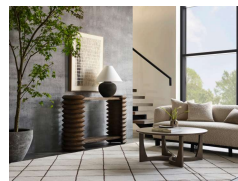

## 490851 • Curvy Crossroads Cocktail Table

16h x 36w x 36d  
Wood  
Ashe

*Our Curvy Crossroads Cocktail Table features a gracefully rounded silhouette, offering both elegance and functionality to any living space. The beautifully stained finish accentuates the natural wood grain, giving it a warm, inviting appearance. Its unique base design incorporates fluid, curved lines that create a dynamic visual appeal, while maintaining stability and structure. Perfect for compact spaces, this table serves as a sophisticated focal point, ideal for gatherings or displaying décor. Its versatile size and rich, timeless finish make it a perfect complement to a variety of interior styles.*