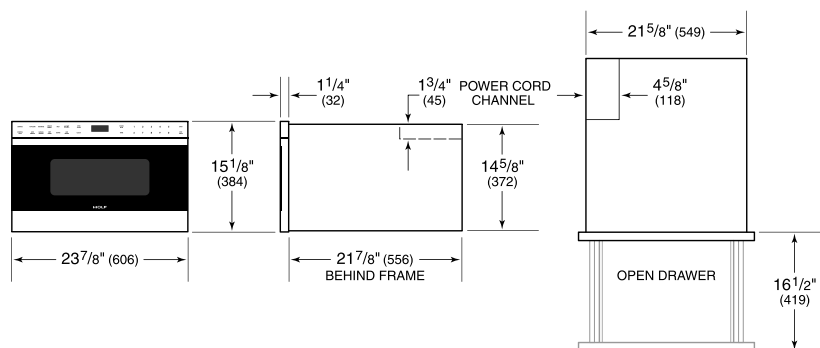

Fits a 9x13 pan and up to a 7" tall glass or dish for additional cooking flexibility

Install into surrounding cabinetry to coordinate with other Wolf built-in ovens and warming drawers

Installs can be lowered due to control panel lock providing extra safety

ACCESSORIES

Flush Inset Vent

Accessories available through an authorized dealer.

For local dealer information, visit subzero-wolf.com/locator.

PRODUCT SPECIFICATIONS

Model	MD24TE/S
Dimensions	23 7/8"W x 15 1/8"H x 21 7/8"D
Capacity	1.2 cu. ft.
Weight	99 lbs
Electrical Supply	120 VAC, 60 Hz
Electrical Service	15 amp dedicated circuit
Power Cord Length	4 Feet
Receptacle	3-prong grounding-type

ELECTRICAL

NOTE: Dimensions in parenthesis are in millimeters unless otherwise specified

DIMENSIONS

STANDARD INSTALLATION

TOP VIEW

SIDE VIEW

FRONT VIEW