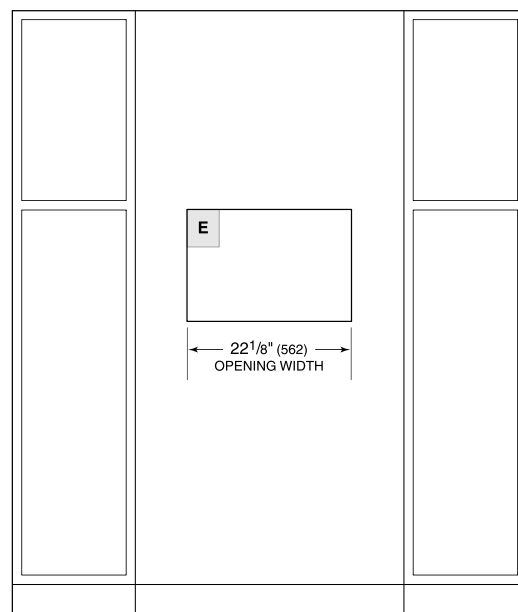

Fits a 9x13 pan and up to a 7" tall glass or dish for additional cooking flexibility

Install into surrounding cabinetry to coordinate with other Wolf built-in ovens and warming drawers

Installs can be lowered due to control panel lock providing extra safety

ACCESSORIES

Flush Inset Vent

Accessories available through an authorized dealer.

For local dealer information, visit subzero-wolf.com/locator.

PRODUCT SPECIFICATIONS

Model	MD24TE/S
Dimensions	23 7/8"W x 15 1/8"H x 21 7/8"D
Capacity	1.2 cu. ft.
Weight	99 lbs
Electrical Supply	120 VAC, 60 Hz
Electrical Service	15 amp dedicated circuit
Power Cord Length	4 Feet
Receptacle	3-prong grounding-type

ELECTRICAL

NOTE: Dimensions in parenthesis are in millimeters unless otherwise specified

DIMENSIONS

STANDARD INSTALLATION

TOP VIEW

SIDE VIEW

FRONT VIEW