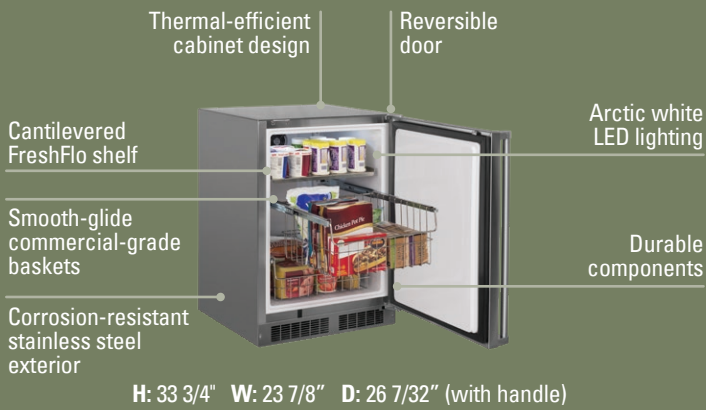

Rough In Dimensions

"A"	"B"	"C"
24"	34-1/4" to 35-1/4"	24"
(61 CM)	(87 CM to 89.5 CM)	(61 CM)

Cabinet Dimensions

"D"	"E"	"F"	"G"	"H"	"J"
23-7/8"	33-5/8" TO 34-5/8"	23-5/8"	26-1/8"	47-3/4"	26-1/2"
(60.7 CM)	(85.4 CM TO 87.9 CM)	(60 CM)	(66.3 CM)	(146.6 CM)	(67.3 CM)

Capacity	4.7 CU. FT.
Control Type	Electronic
Sabbath Mode	Yes
Temperature Range	-10° F to 10° F
Handle Style	Professional
Door Swing	Reversible
Interior Lighting	White LED
Shelving System	Cantilevered Shelf, Smooth-Glide Baskets
Toe Grille Finish	Stainless Steel

Lock	Yes
Electrical Requirements	115V / 60 Hz / 15A
Cord Length	6 FT.
Shipping Dimensions	28" W x 31" D x 37" H
Shipping Weight	160 LBS
Agency Approval	UL
Refrigerant Type	R600a

For comprehensive installation instructions, please visit marvelrefrigeration.com to access the owner's guide.