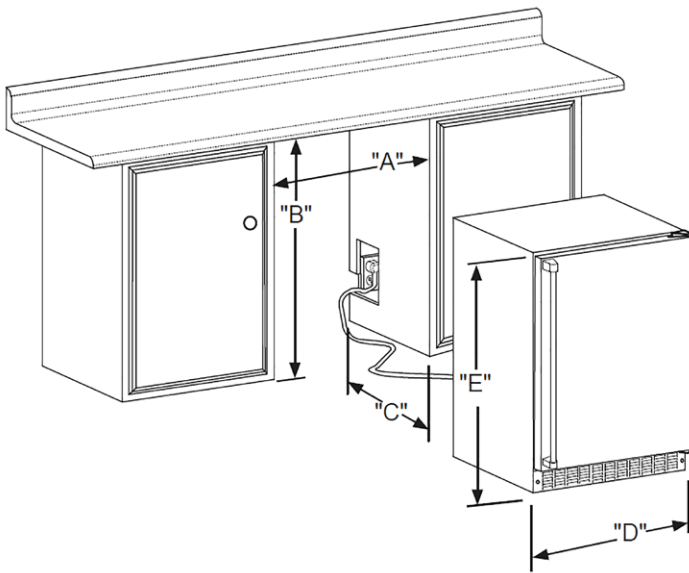

Warranty

- 1-year parts and labor warranty and 5-year sealed system parts warranty

Your frozen goods will stay organized in two fully extendable, commercial-grade chrome wire bins on strong, durable glides. An adjustable FreshFlo stainless steel shelf helps efficiently circulate the air for performance and efficiency.

DOOR STYLE

Solid Stainless Steel

MODEL NUMBER

MOFZ224-SS31A

Rough In Dimensions

"A"	"B"	"C"
24"	34-1/4" to 35-1/4"	24"
(61 CM)	(87 CM to 89.5 CM)	(61 CM)

Cabinet Dimensions

"D"	"E"	"F"	"G"	"H"	"J"
23-7/8"	33-5/8" TO 34-5/8"	23-5/8"	26-1/8"	47-3/4"	26-1/2"
(60.7 CM)	(85.4 CM TO 87.9 CM)	(60 CM)	(66.3 CM)	(146.6 CM)	(67.3 CM)