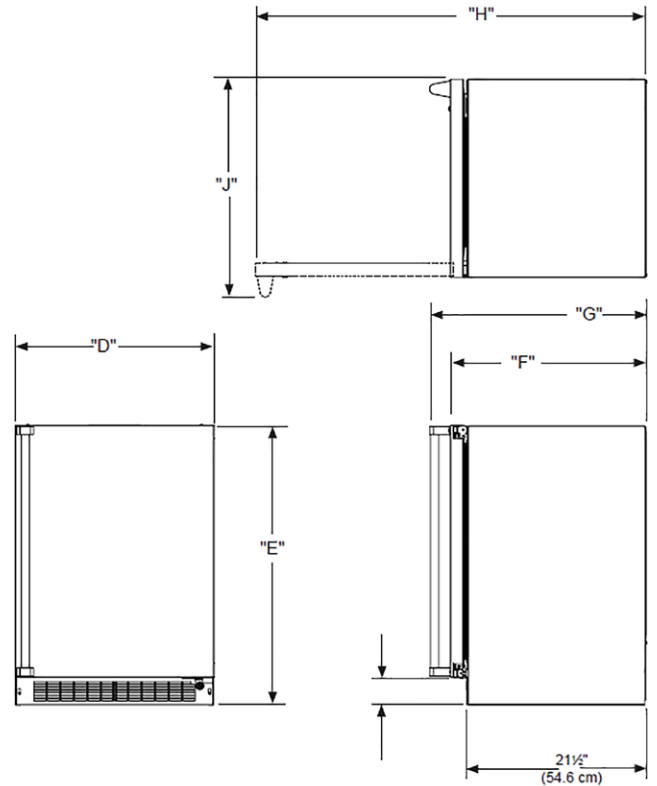

DOOR STYLE

Solid Stainless Steel

MODEL NUMBER

MOFZ224-SS31A

Rough In Dimensions

"A"	"B"	"C"
24"	34-1/4" to 35-1/4"	24"
(61 CM)	(87 CM to 89.5 CM)	(61 CM)

Cabinet Dimensions

"D"	"E"	"F"	"G"	"H"	"J"
23-7/8"	33-5/8" TO 34-5/8"	23-5/8"	26-1/8"	47-3/4"	26-1/2"
(60.7 CM)	(85.4 CM TO 87.9 CM)	(60 CM)	(66.3 CM)	(146.6 CM)	(67.3 CM)