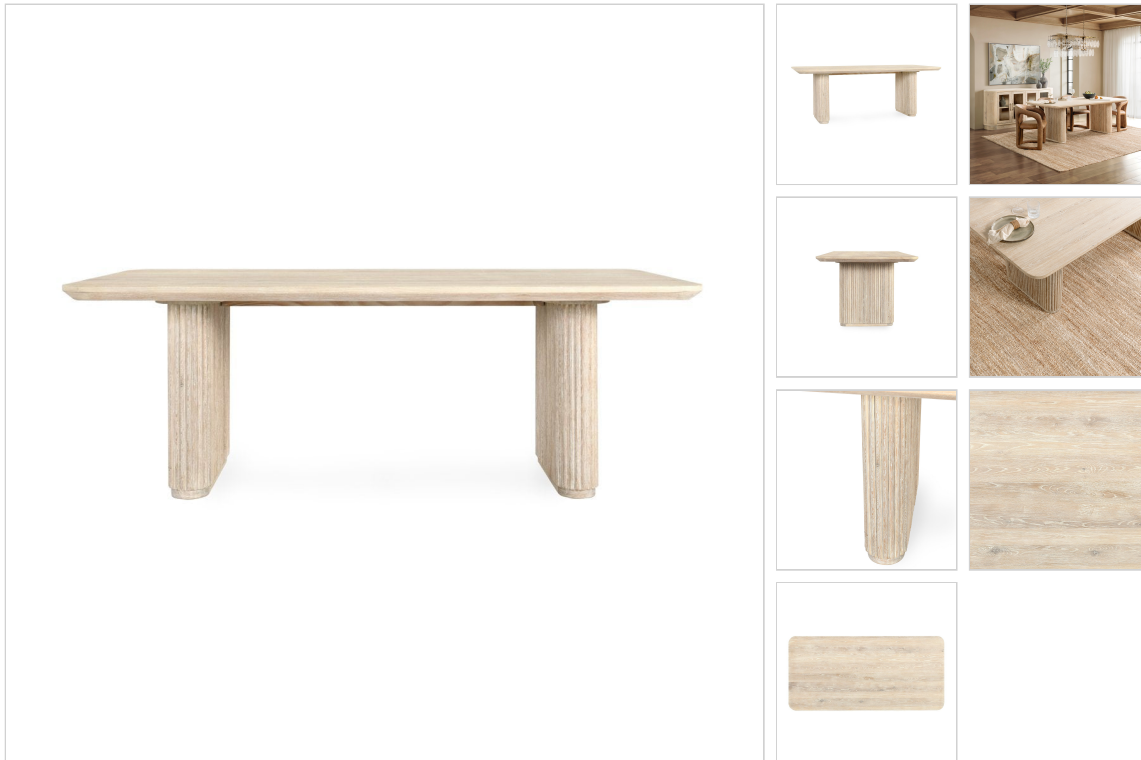

SKU: 51031644

VANDER DINING TABLE - CREAM WASHED

DETAILS

Materials: Oak Veneer

Individual Product Dimensions: 84.00W x 40.00D x 30.00H

SHIPPING

Total Boxes: 2

Product Cubic Feet: 30.29

Packaged Dimensions: 87.2W x 8.27D x 44.29H

Requires Assembly