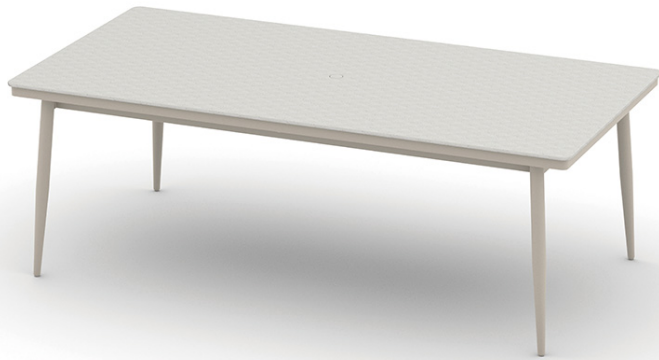

ORIGINS TABLE

42" X 84" RECTANGULAR DINING HEIGHT TAPERED LEG TABLE W/ HOLE

Table Top

Item Number	CT50
Frame Type	Tubular Aluminum
Retail Warranty	3 years
Contract Warranty	3 years
Overall Width	42 in
Overall Length	84 in
Packaged Weight	133.57 lbs
Carton Cube	13.8 ft3
UPS-able	No
Assembly Required	Yes
Pack Count	1

Table Base

Item Number	NL50LEG
Frame Type	Tubular Aluminum
Retail Warranty	15 years
Contract Warranty	3 years
Overall Height	29 in
Packaged Weight	23.5 lbs
Carton Cube	2.7 ft3
UPS-able	Yes
Assembly Required	Yes
Pack Count	1