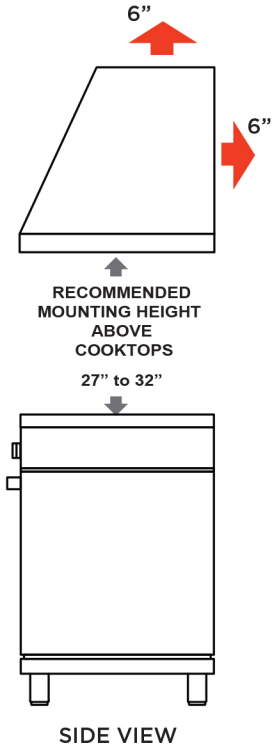

RECOMMENDED MOUNTING HEIGHT

All range hoods have a recommended range of installation height over the cooking surface. However cooking styles, types of cooking equipment and installation limitation can vary greatly. For installations outside the recommended range - consult XO.

THESE MODELS HAVE A 6" DIAMETER EXHAUST DUCT WHICH MAY BE CONFIGURED FOR TOP OR REAR DISCHARGE - CONSULT MANUAL FOR ADDITIONAL INFORMATION.

RECIRCULATION

These XOIL models may be installed with an optional recirculation kit when venting outside is not practical. When used in recirculation mode the filtered exhaust must be ducted back into the living space. Never discharge the exhaust into a confined space such as a soffit, attic, garage, crawl space or the voids between walls.