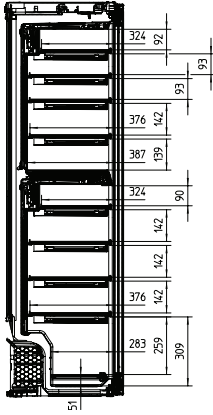

KWT 6722 iS

Built-in wine refrigerator, 70 in (178 cm) niche height with FlexiFrame and SommelierSet for wine connoisseurs.

- Flexible storage of larger wine bottles thanks to FlexiFrame
- Simultaneous wine storage in separate temperature zones
- Odorless refrigeration section thanks to Active AirClean filters
- Present the storage of your wine in the perfect light – LED lighting

KWT 6722 iS

Built-in wine refrigerator, 70 in (178 cm) niche height with FlexiFrame and SommelierSet for wine connoisseurs.

EAN: 4002516235422 / Material number: 11329860 /
Old Material Number: 36672200USA

Appliance height in in.(mm)	69 3/4 (1770)
Appliance depth in in.(mm)	21 7/8 (553)
Weight in lbs.(kg)	203 (92.0)
Type of mounting	Fixed door
Maximum fridge compartment door front weight in lbs. (kg)	45 (20)
Wine compartment in L	8.97 (254)
Total usable capacity in cu. ft. (l)	8.97 (254)
0.75 l Bordeaux bottle capacity (no. of bottles)	80 bottles
Current consumption in milliamperes (mA)	1000
Voltage in V	120
Fuse rating in A	10
Number of phases	1
Frequency in Hz	50-60
Wire length in ft (m)	9 (2.8)

KWT 6722 iS

Built-in wine refrigerator, 70 in (178 cm) niche height with FlexiFrame and SommelierSet for wine connoisseurs.

KWT6722iS, KWT6722iS-1, Interior dimensions
(Installation drawings)