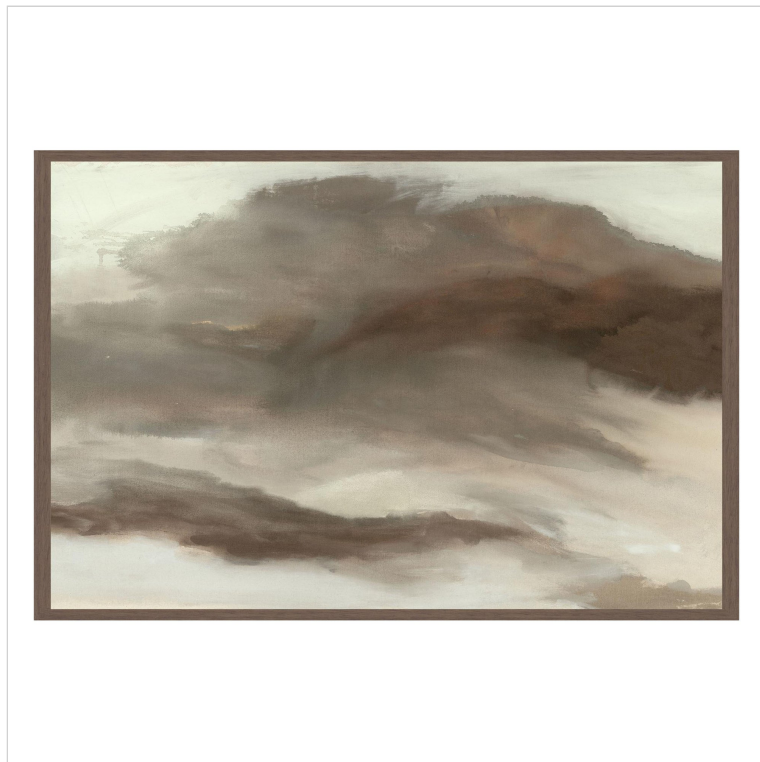

## FILTER PAINTING 48X72 BY BUDDY WHITLOCK

### DETAILS

Materials: Acrylic, Poly Fiber Frame

Individual Product Dimensions: 48.00W x 3.00D x 72.00H