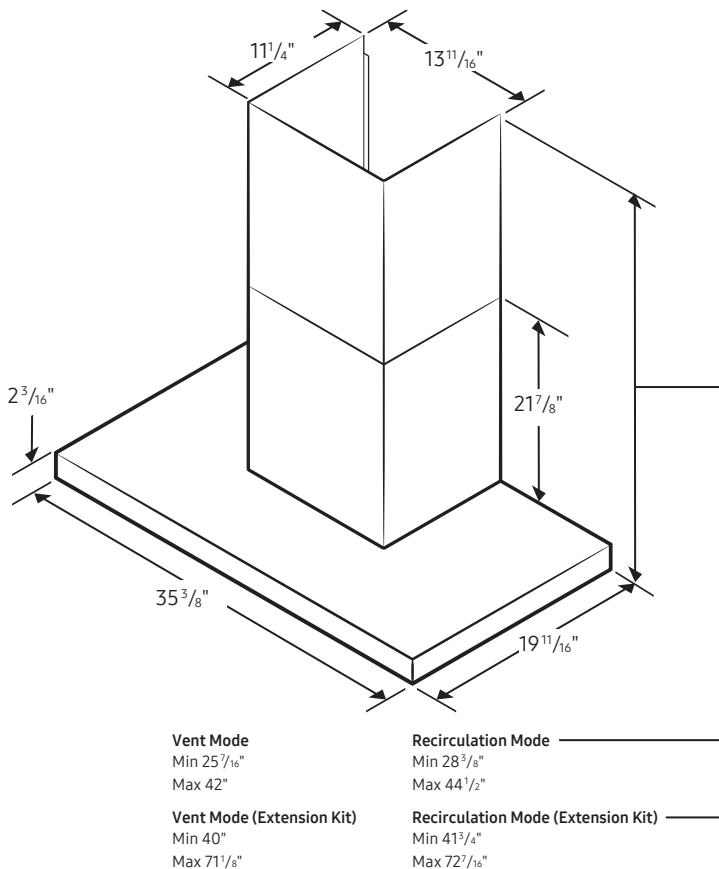

Warranty

Two (2) Years Parts and Labor*

*Effective for purchases made between 3/1/23 - 9/30/23; proof of purchase required.

Product Dimensions & Weight (WxHxD)

Outside (Max) Hood Dimensions:

35³/₈" x 25⁷/₁₆" x 19¹¹/₁₆"

Weight: 35.7 lbs

Shipping Dimensions & Weight (WxHxD)

Dimensions:

38⁴⁵/₆₄" x 25²⁵/₃₂" x 19¹¹/₁₆"

Weight: 60.6 lbs

Dimensions and Clearance

Color

Clean White Panel/
Stainless Steel Duct