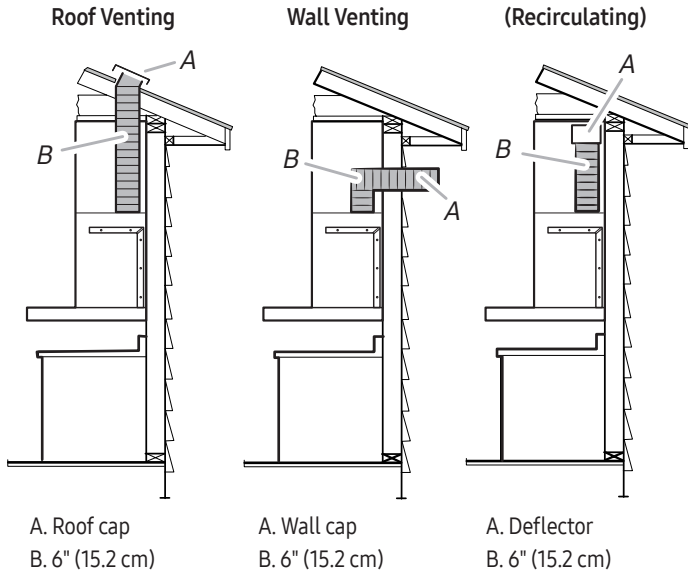

Convenience

- LED Bar Lighting
- Easy-to-Clean Baffle Filters

ADA Compliant

NK36CB600W

SAMSUNG

36" Range Hood

Venting Methods

Total Power
210W

Weight: 35.7 lbs

Shipping Dimensions & Weight (WxHxD)

Dimensions:

38⁴⁵/₆₄" x 25²⁵/₃₂" x 19¹¹/₁₆"

Weight: 60.6 lbs

Dimensions and Clearance

Color

Clean White Panel/
Stainless Steel Duct