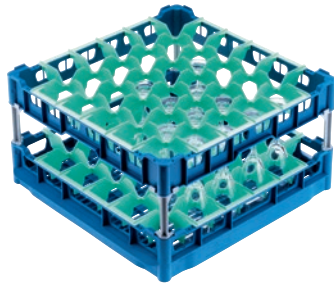

U 546 Basket

with high top frame for the optimum loading of 36 glasses up to 9 inches tall.

- With 36 compartments
- Compartment size 2 7/8 (73) in (mm) x 2 7/8 (73) in (mm) mm
- Includes extender set comprising short and long extenders
- Height adjustable top frame extendable up to 9.1 inches
- Width 19.7, depth 19.7 inches
width with Gastronorm sides 20.9 inches

U 546
Basket

with high top frame for the optimum loading of 36 glasses up to 9 inches tall.

EAN: 4002514278728 / Material number: 06984130 / Old Material Number: 67654601D

Product category	
Basket for glasses	•
Product characteristics	
Material	Plastic
Color	Blue, Green
Number of compartments	36
Compartment width in inches	2 7/8 (73)
Compartment length in inches	2 7/8 (73)
Capacity	
Glasses 5 1/2"-6 7/8" (140–175 mm) high [number]	36
Glasses 7 7/8"-9 1/16" (200–230 mm) high [number]	36
Standard electrical connection	
Number of phases	0
Voltage in V	0
Frequency in Hz	0
Total rated load in kW	0.00
Fuse rating in A	0
Dimensions and weight	
External dimensions, net height in inches	266
External dimensions, net width in inches	500
External dimensions, net depth in inches	500
External dimensions, gross height in inches	10 1/4 (260)
External dimensions, gross width in inches	21 5/16 (540)
External dimensions, gross depth in inches	20 1/2 (520)
Net weight in lbs	7 (2.90)
Gross weight in lbs	8 (3.40)