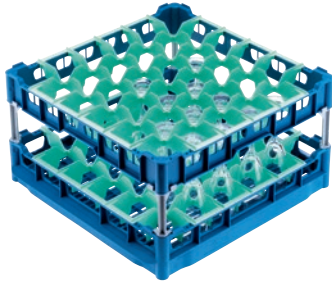

U 546 Basket

with high top frame for the optimum loading of 36 glasses up to 9 inches tall.

- With 36 compartments
- Compartment size 2 7/8 (73) in (mm) x 2 7/8 (73) in (mm) mm
- Includes extender set comprising short and long extenders
- Height adjustable top frame extendable up to 9.1 inches
- Width 19.7, depth 19.7 inches
width with Gastronorm sides 20.9 inches

U 546
Basket

with high top frame for the optimum loading of 36 glasses up to 9 inches tall.

EAN: 4002514278728 / Material number: 06984130 / Old Material Number: 67654601D

Product category	
Basket for glasses	•
Product characteristics	
Material	Plastic
Color	Blue, Green
Number of compartments	36
Compartment width in inches	2 7/8 (73)
Compartment length in inches	2 7/8 (73)
Capacity	
Glasses 5 1/2"-6 7/8" (140–175 mm) high [number]	36
Glasses 7 7/8"-9 1/16" (200–230 mm) high [number]	36
Standard electrical connection	
Number of phases	0
Voltage in V	0
Frequency in Hz	0
Total rated load in kW	0.00
Fuse rating in A	0
Dimensions and weight	
External dimensions, net height in inches	266
External dimensions, net width in inches	500
External dimensions, net depth in inches	500
External dimensions, gross height in inches	10 1/4 (260)
External dimensions, gross width in inches	21 5/16 (540)
External dimensions, gross depth in inches	20 1/2 (520)
Net weight in lbs	7 (2.90)
Gross weight in lbs	8 (3.40)