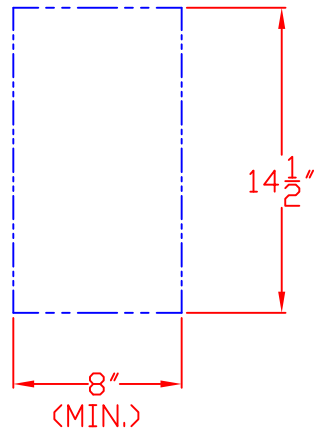

LYNX TOWEL DISPENSER
 MODEL L16TWL-1
 DIMENSIONS

ISLAND CUTOUT IN BLUE

TOP VIEW

FRONT VIEW

SIDE VIEW

LYNX TOWEL DISPENSER
MODEL L16TWL-1
ISLAND CUTOUT DIMENSIONS

LOCATION/SIZE OF CUTOUT UNDERNEATH
COUNTER TOP

TOP VIEW

FRONT VIEW

SIDE VIEW