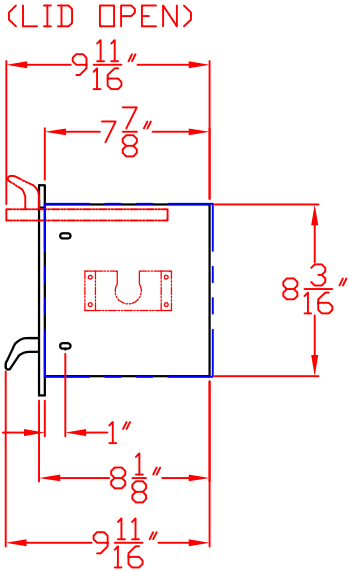

LYNX TOWEL DISPENSER
 MODEL L16TWL-1
 DIMENSIONS

ISLAND CUTOUT IN BLUE

TOP VIEW

FRONT VIEW

SIDE VIEW

LYNX TOWEL DISPENSER
MODEL L16TWL-1
ISLAND CUTOUT DIMENSIONS

LOCATION/SIZE OF CUTOUT UNDERNEATH
COUNTER TOP

TOP VIEW

FRONT VIEW

SIDE VIEW