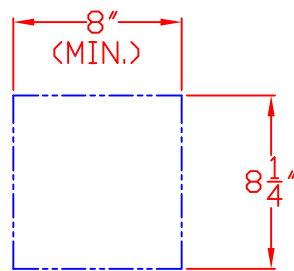

LYNX TOWEL DISPENSER
 MODEL L16TWL-1
 DIMENSIONS

ISLAND CUTOUT IN BLUE

TOP VIEW

FRONT VIEW

SIDE VIEW

LYNX TOWEL DISPENSER
MODEL L16TWL-1
ISLAND CUTOUT DIMENSIONS

LOCATION/SIZE OF CUTOUT UNDERNEATH
COUNTER TOP

TOP VIEW

FRONT VIEW

SIDE VIEW