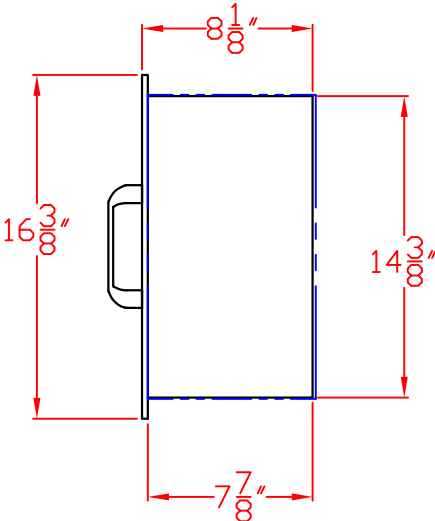

LYNX TOWEL DISPENSER
 MODEL L16TWL-1
 DIMENSIONS

ISLAND CUTOUT IN BLUE

TOP VIEW

FRONT VIEW

SIDE VIEW

LYNX TOWEL DISPENSER
MODEL L16TWL-1
ISLAND CUTOUT DIMENSIONS

LOCATION/SIZE OF CUTOUT UNDERNEATH
COUNTER TOP

TOP VIEW

FRONT VIEW

SIDE VIEW