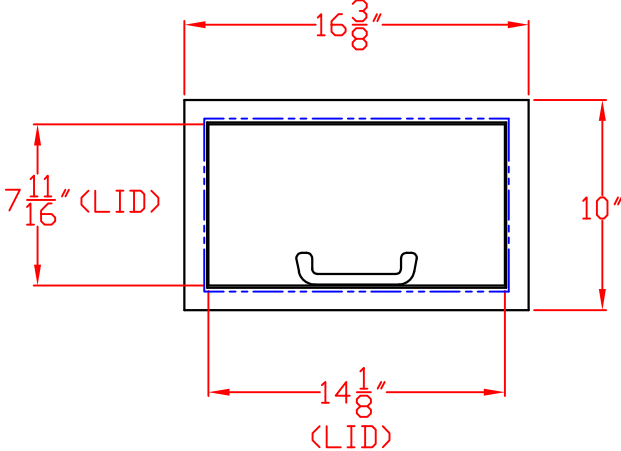

LYNX TOWEL DISPENSER
 MODEL L16TWL-1
 DIMENSIONS

ISLAND CUTOUT IN BLUE

TOP VIEW

FRONT VIEW

SIDE VIEW

LYNX TOWEL DISPENSER
MODEL L16TWL-1
ISLAND CUTOUT DIMENSIONS

LOCATION/SIZE OF CUTOUT UNDERNEATH
COUNTER TOP

TOP VIEW

FRONT VIEW

SIDE VIEW