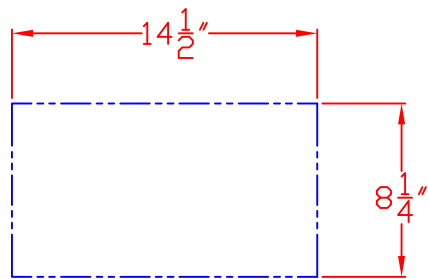

LYNX TOWEL DISPENSER
 MODEL L16TWL-1
 DIMENSIONS

ISLAND CUTOUT IN BLUE

TOP VIEW

FRONT VIEW

SIDE VIEW

LYNX TOWEL DISPENSER
MODEL L16TWL-1
ISLAND CUTOUT DIMENSIONS

LOCATION/SIZE OF CUTOUT UNDERNEATH
COUNTER TOP

TOP VIEW

FRONT VIEW

SIDE VIEW