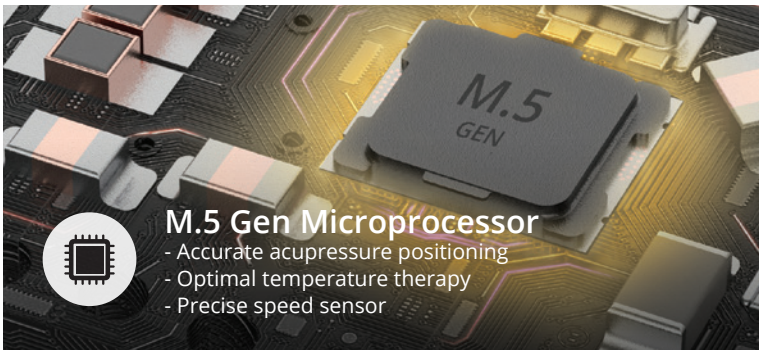

Qi XE PRO

The Doctor Will See You Now

A customized massage experience powered by AI

The Qi XE Pro is a 4D L-Track massage chair that features the innovative Chair Doctor program

cozzia.

Breakthrough Innovative Technology

M.5 MICROPROCESSOR

The M.5 Gen Microprocessor results in faster speed, higher accuracy, and a better massage.

VOICE CONTROL COMPATIBILITY

Have control over your massage and your chair, just by using your voice.

Chair Doctor Powered by AI

The hand-held sensor takes a biometric reading while scanning your back to find your problem areas

Brushless DC Motor

- Quiet operation for a peaceful massage
- Increased durability, less friction, and a longer lasting motor
- Maximized data computing for a smoother, more precise massage

M.5 Gen Microprocessor

- Accurate acupressure positioning
- Optimal temperature therapy
- Precise speed sensor

Voice Control Compatible

Works with Amazon Alexa

High-Tech Inside and Out

Inside the Qi XE Pro, every experience is personal. An on-board assistant tracks usage patterns and preferences, integrating seamlessly with your digital life. Everything is tuned to your liking, from cueing up your favorite music, to creating your own customized massage.