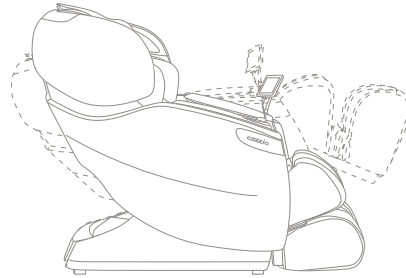

Standard Qi XE Pro features:

- Advanced 4D L-Track Massage (Neck to Glutes)
- 3" 4D Node Extension
- 4D Human-Like Vario Motion™ Mechanism
- One Touch Zero Gravity Recline
- Quick Access Buttons on Armrest
- Independent Back and Foot Rest Control
- Space Saving Design - 5 Inches From Wall
- 64 Airbags With Pressure Sensor
- Full Body Air Compression
- Custom & Spot Massage
- 7 Modes of Chromotherapy LED Lighting
- Bluetooth Surround Sound Speakers

Qixe PRO

Height
47.6"

Width 33.1"

Reclined
41.3"

Length 62.2"

Reclined 77.2"

Weight Capacity: 320lbs
Product Weight: 276lbs

Champagne &
Champagne
(CZ-716-8282)