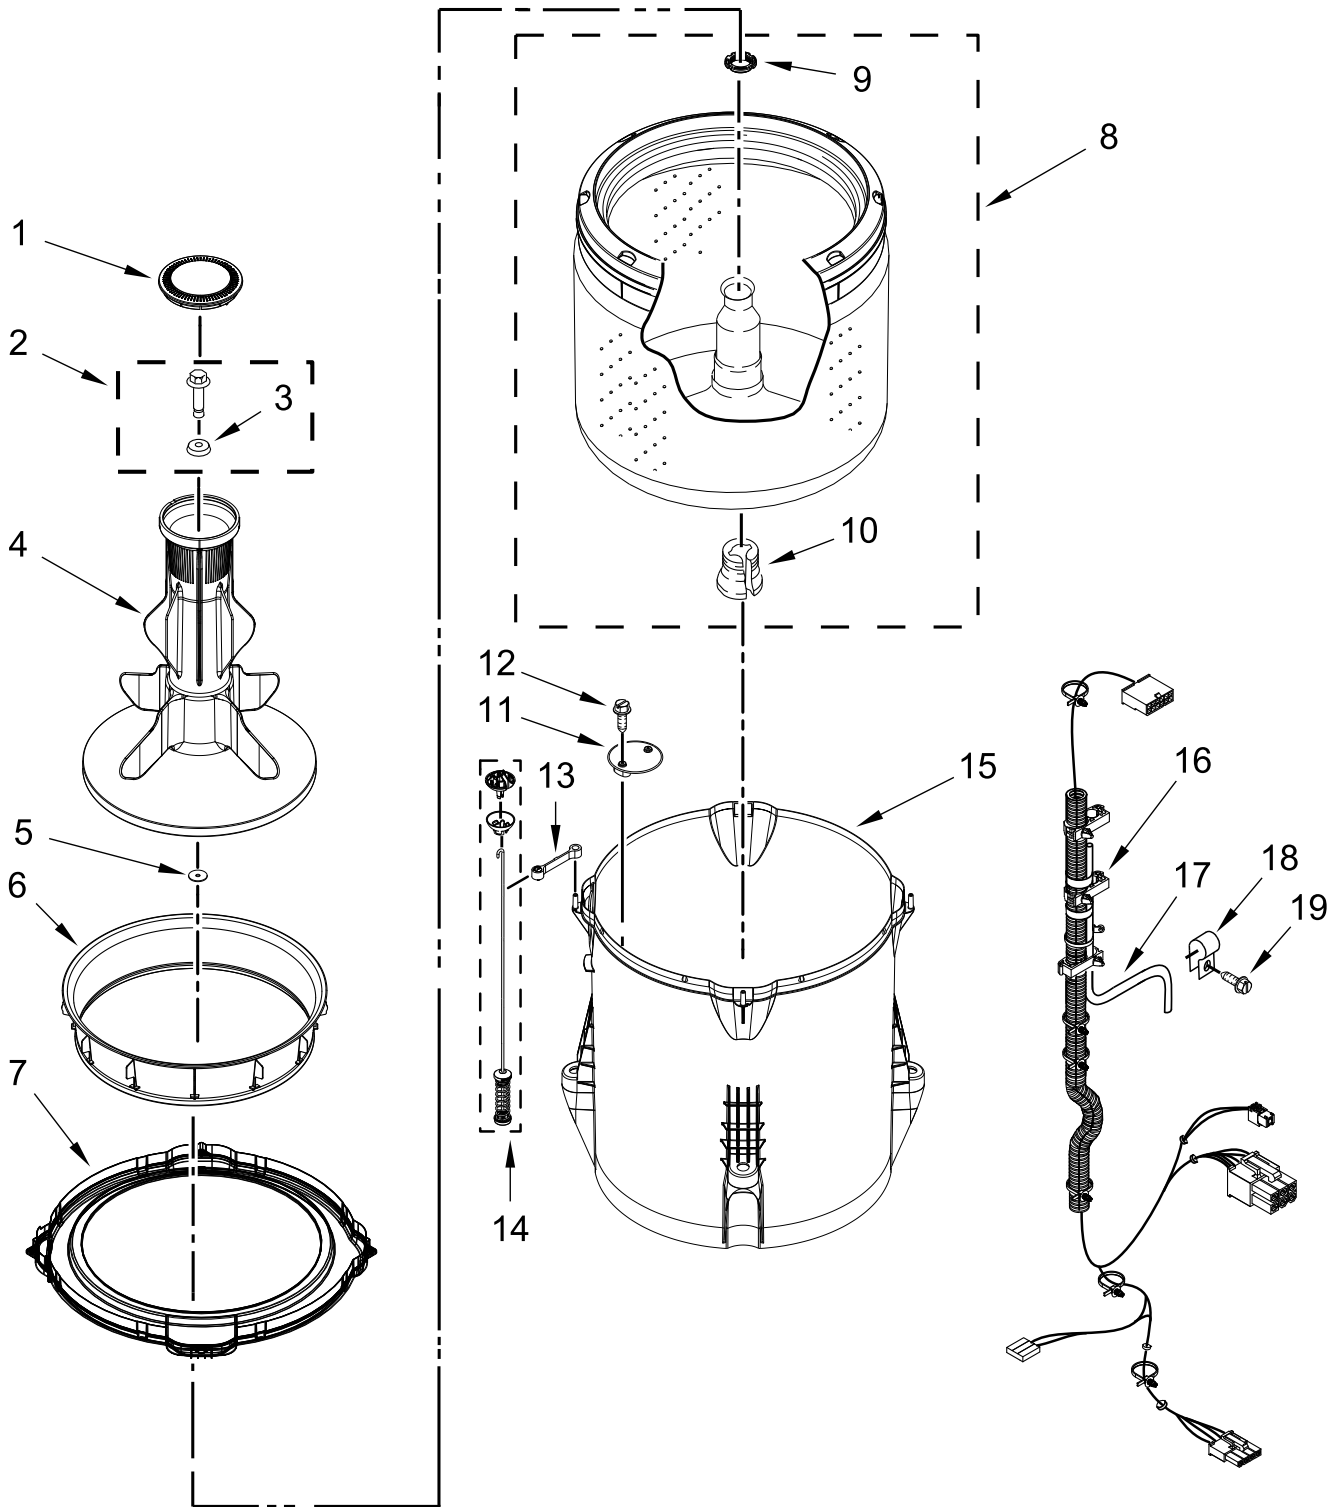

CONTROLS AND WATER INLET PARTS

CONTROLS AND WATER INLET PARTS

<u>Illus.</u> <u>No.</u>	<u>Part No.</u>	<u>Description</u>	<u>Illus.</u> <u>No.</u>	<u>Part No.</u>	<u>Description</u>	<u>Illus.</u> <u>No.</u>	<u>Part No.</u>	<u>Description</u>
1	W11124005	Console	10		Knob & Bumper Assembly	18	W10829504	Fascia
2	W10131119	Screw M4X13				19	W10131123	Nut, "U"
3	W11298479	Control Unit Assembly, Machine & Motor		W10461097	Gray	20		Hose, Water Inlet
4	W10461159	Panel, Console Rear Cover	11	W10285518	Switch, Rotary Encoder (5 Position)		W10852720	Cold Water
5	W10660565	Screw	12	W10694672	Harness, Upper E-Star		W10852721	Hot Water
6	90767	Screw	13	W10843663	Inlet Assembly, Water	21	W10843661	Harness, LED
7	W10916256	Cord, Power	14	W10843398	Harness, Valve	22	W11032871	Relay
8	3400076	Screw	15	W10461117	Push Button, Start	23	W10510149	Bezel - PTS
9		Assembly, Timer Knob	16	W10461066	Bracket, Back	24	W10242307	Washer, Hose
	W10133504	Gray	17	W10828903	Insert, Encoder Stop (7 Position)			

BASKET AND TUB PARTS

BASKET AND TUB PARTS

<u>Illus.</u> <u>No.</u>	<u>Part No.</u>	<u>Description</u>	<u>Illus.</u> <u>No.</u>	<u>Part No.</u>	<u>Description</u>	<u>Illus.</u> <u>No.</u>	<u>Part No.</u>	<u>Description</u>
1	W10131111	Cap, Agitator	9	21366	Nut, Spanner	15	W10238320	Tub
2	W10003790	Screw and Washer	10	W10198148	Block, Basket Drive	16	W10843660	Harness, Lower (Includes Pressure Hose)
3	3949550	Washer	11	W10215093	Filter, Drain Pump	17	W10531633	Hose, Pressure Switch
4	W10131112	Agitator	12	8533928	Screw	18	W10005430	Clamp, Cable
5	W10755559	Rubber Washer, Impeller	13	W10839119	Strap, Snubber	19	8533943	Screw
6	W10424289	Adapter, Balance Ring	14	W10821942	Damper Assembly, Tub Suspension (Set Of 4-Includes Suspension Balls and Suspension Bushings)			
7	W10461196	Ring, Tub						
8	W10389330	Basket Assembly						