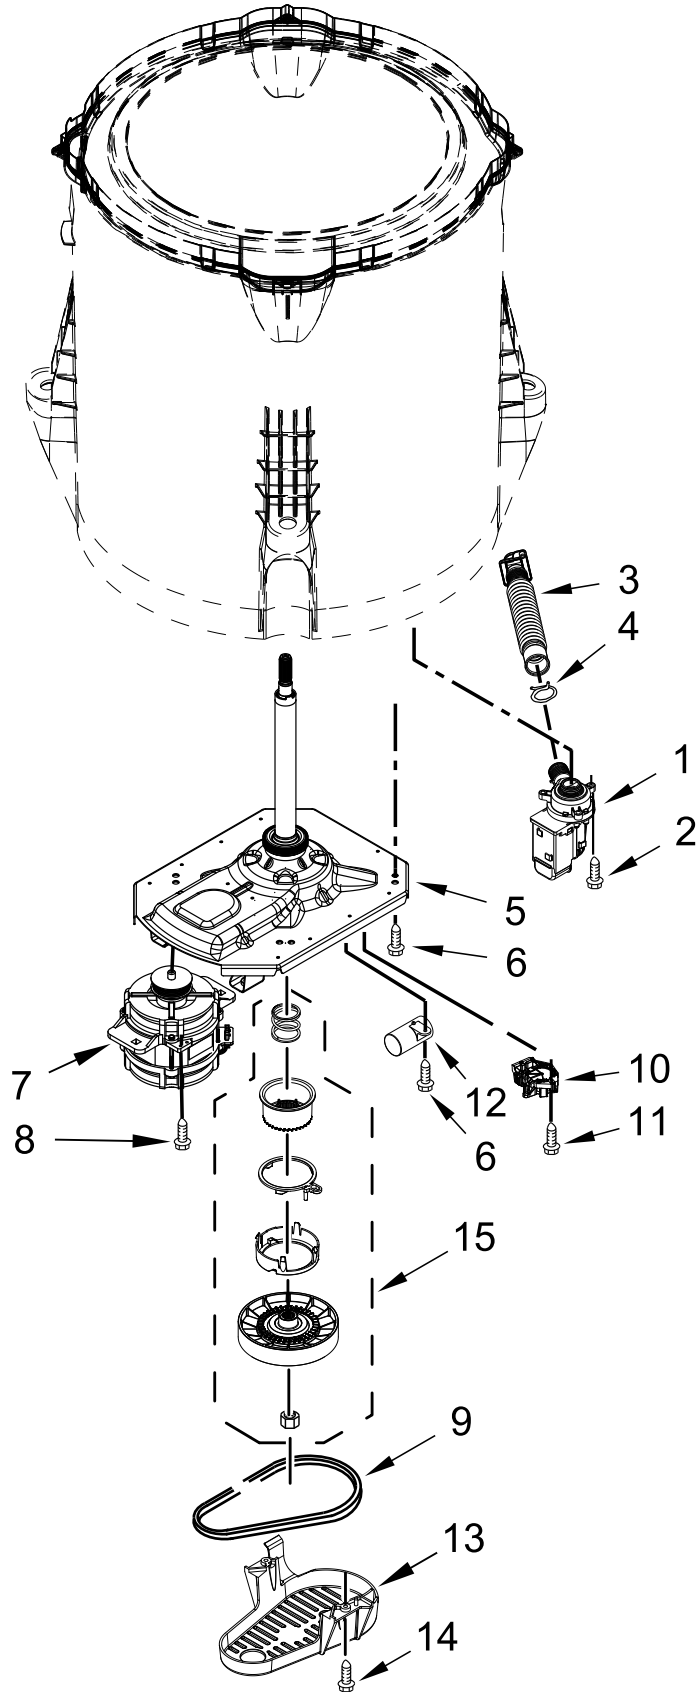

GEARCASE, MOTOR AND PUMP PARTS

GEARCASE, MOTOR AND PUMP PARTS

<u>Illus.</u> <u>No.</u>	<u>Part No.</u>	<u>Description</u>	<u>Illus.</u> <u>No.</u>	<u>Part No.</u>	<u>Description</u>	<u>Illus.</u> <u>No.</u>	<u>Part No.</u>	<u>Description</u>
1	W10276397	Pump Assembly, Drain	6	W10249633	Screw	12	W10625042	Capacitor, Motor Run
2	W10004910	Screw	7	W10850134	Motor, Drive	13	W10427633	Shield, Pulley Cover
3	W10763078	Hose, Inner Drain Assembly	8	W10094780	Screw	14	357640	Screw
4	8317496	Clamp, Hose	9	W10850138	Belt, Drive	15	W10721967	Splutch Kit (60Hz)
5	W11261592	Assembly, Gearcase	10	W11112160	Actuator, Shift			
			11	9741052	Screw