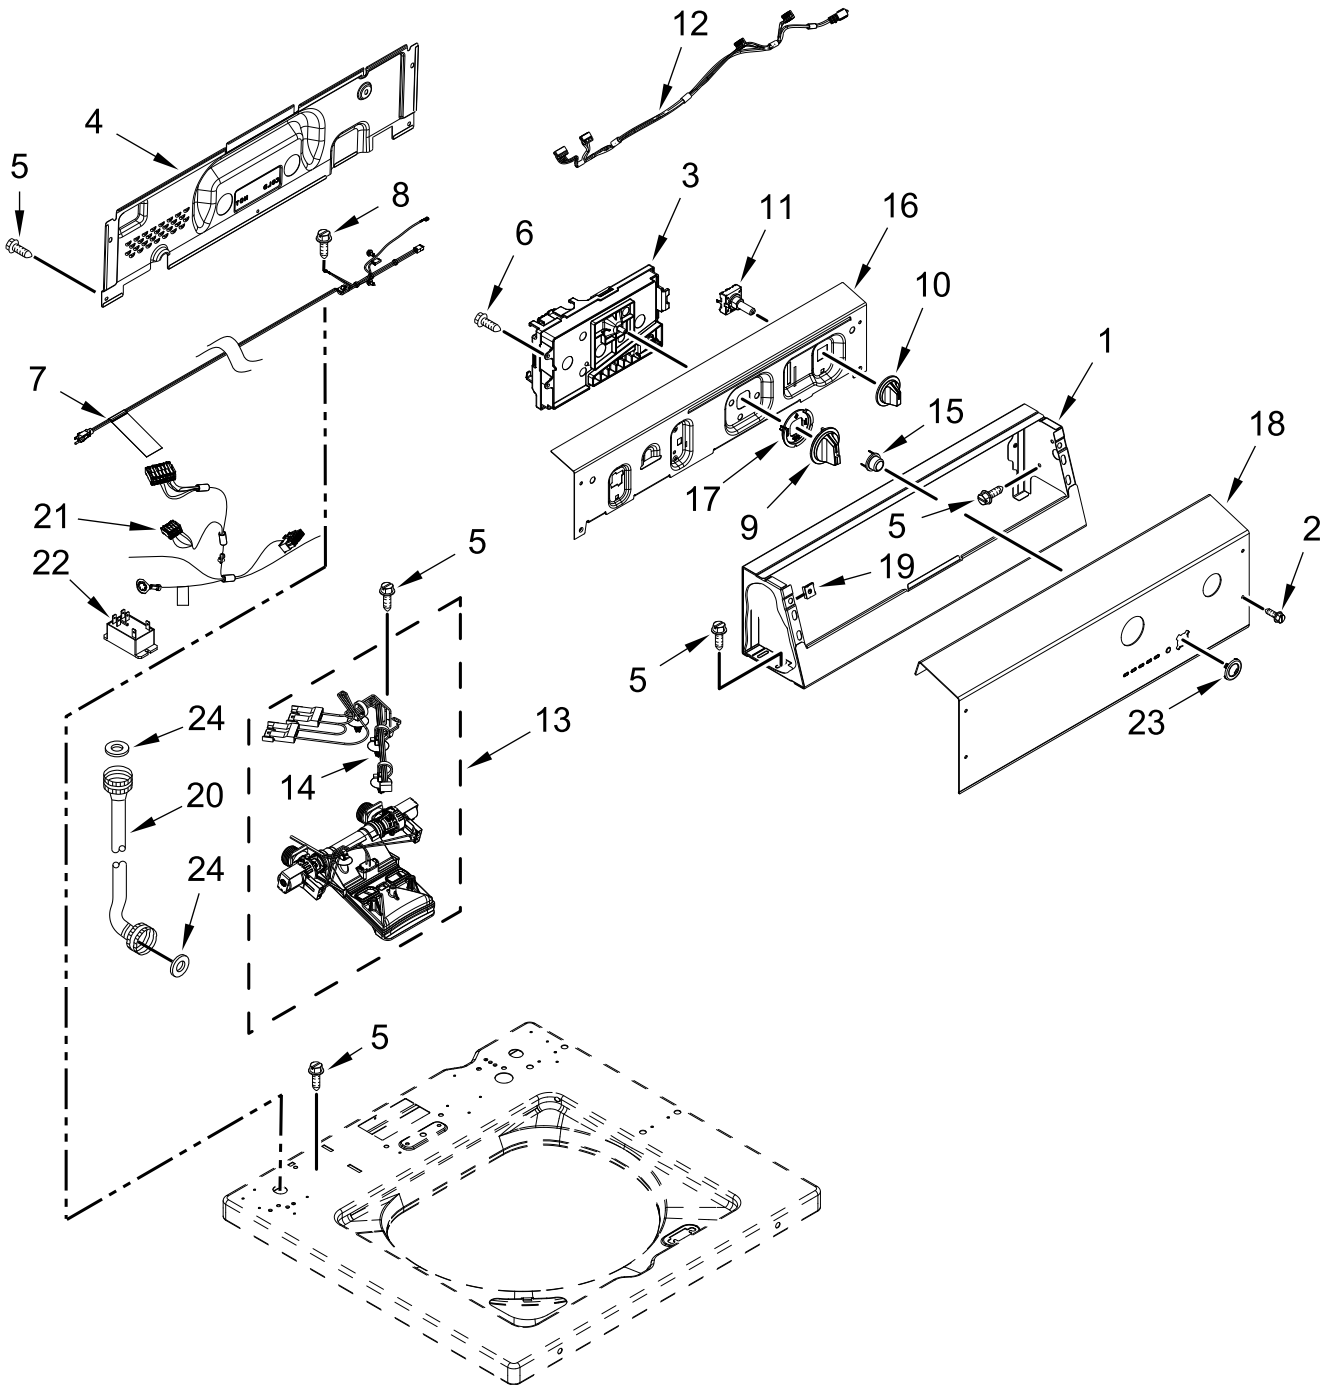

CONTROLS AND WATER INLET PARTS

CONTROLS AND WATER INLET PARTS

<u>Illus.</u> <u>No.</u>	<u>Part No.</u>	<u>Description</u>	<u>Illus.</u> <u>No.</u>	<u>Part No.</u>	<u>Description</u>	<u>Illus.</u> <u>No.</u>	<u>Part No.</u>	<u>Description</u>
1	W11124005	Console	10		Knob & Bumper Assembly	18	W10829504	Fascia
2	W10131119	Screw M4X13				19	W10131123	Nut, "U"
3	W11298479	Control Unit Assembly, Machine & Motor		W10461097	Gray	20		Hose, Water Inlet
4	W10461159	Panel, Console Rear Cover	11	W10285518	Switch, Rotary Encoder (5 Position)		W10852720	Cold Water
5	W10660565	Screw	12	W10694672	Harness, Upper E-Star		W10852721	Hot Water
6	90767	Screw	13	W10843663	Inlet Assembly, Water	21	W10843661	Harness, LED
7	W10916256	Cord, Power	14	W10843398	Harness, Valve	22	W11032871	Relay
8	3400076	Screw	15	W10461117	Push Button, Start	23	W10510149	Bezel - PTS
9		Assembly, Timer Knob	16	W10461066	Bracket, Back	24	W10242307	Washer, Hose
	W10133504	Gray	17	W10828903	Insert, Encoder Stop (7 Position)			