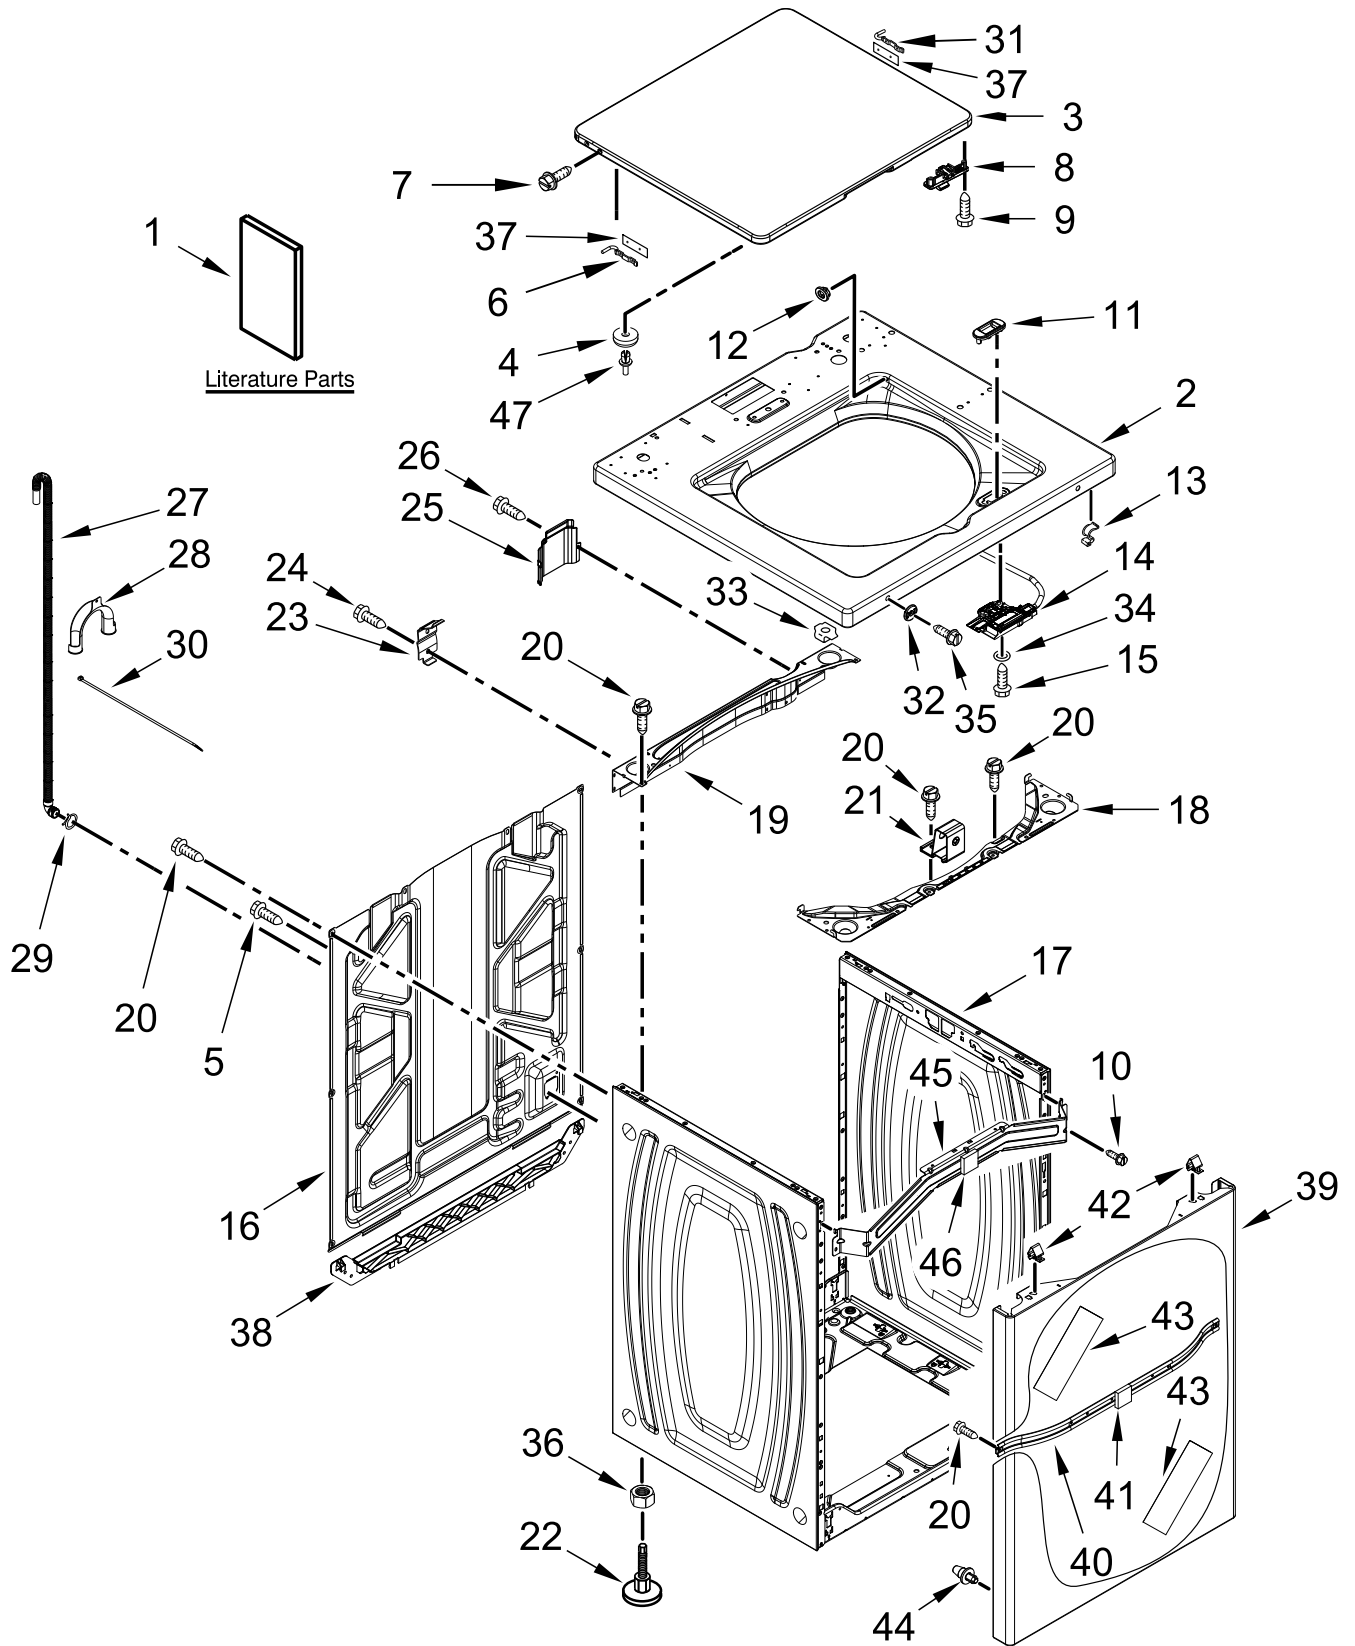

TOP AND CABINET PARTS

TOP AND CABINET PARTS

<u>Illus.</u> <u>No.</u>	<u>Part No.</u>	<u>Description</u>	<u>Illus.</u> <u>No.</u>	<u>Part No.</u>	<u>Description</u>	<u>Illus.</u> <u>No.</u>	<u>Part No.</u>	<u>Description</u>
1		Literature Parts	13	90016	Clip, Harness	29	356138	Clamp, Hose
	W10837721	Installation Instructions	14	W10482836	Latch, Lid Lock Assembly	30	W10339879	Tie, Cable
	W10838047	Tech Sheet	15	W10588613	Screw	31	54583	Hinge, Lid Right Hand
2		Top	16	W10250884	Panel, Rear	32	W10461181	Bushing-Top, Screw
	W11349835	White	17		Cabinet	33	90406	Nut, Cage
3		Assembly, Lid and Bumper		W10845574	White	34	W10318627	O-Ring
	W11349836	White	18		Brace, Cabinet Top - Front	35	W10486616	Screw
4	W11241723	Bumper, Lid		W10724131	White	36	3359452	Nut, Hex
5	9740848	Screw	19	W11089573	Brace, Cabinet Top - Rear	37	21097	Pad, Lid Hinge
6	91770	Hinge, Lid (Left Hand)	20	W10660565	Screw	38	W10850379	Bracket, Base Panel, Front
7	W10119872	Screw	21	W10461182	Lock, Top	39	W10811028	White
8		Strike, Lid Lock	22	W10245373	Foot, Leveling	40	W10866521	Bracket, Front Panel
	W10240513	White	23	W10461176	Hinge, Top	41	8283273	Damper, Brace
9	W10273971	Screw	24	W10142728	Screw	42	W10862638	Lock, Top Front
10	W10015090	Screw	25	W10461180	Cover, Harness	43	W11096159	Damper, Sound
11		Bezel, Lid Lock	26	3400076	Screw	44	W10866523	Rivet
	W10392041	White	27	W11203364	Hose, Outer Drain Assembly	45	W11129581	Bracket, Front Top
12	21258	Bearing, Lid Hinge	28	W10280024	U-Bend, Drain Hose	46	W10161707	Top, Foam Seal
						47	356907	Rivet, Plastic