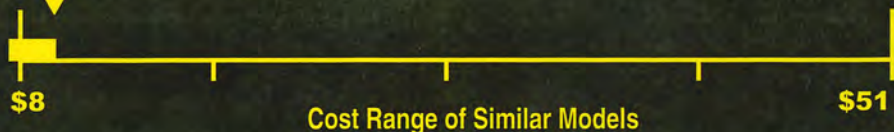

Estimated Yearly Energy Cost

(when used with an electric water heater)

\$10

85

kWh

Estimated Yearly Electricity Use

\$8

Estimated Yearly Energy Cost
(when used with a natural gas water heater)