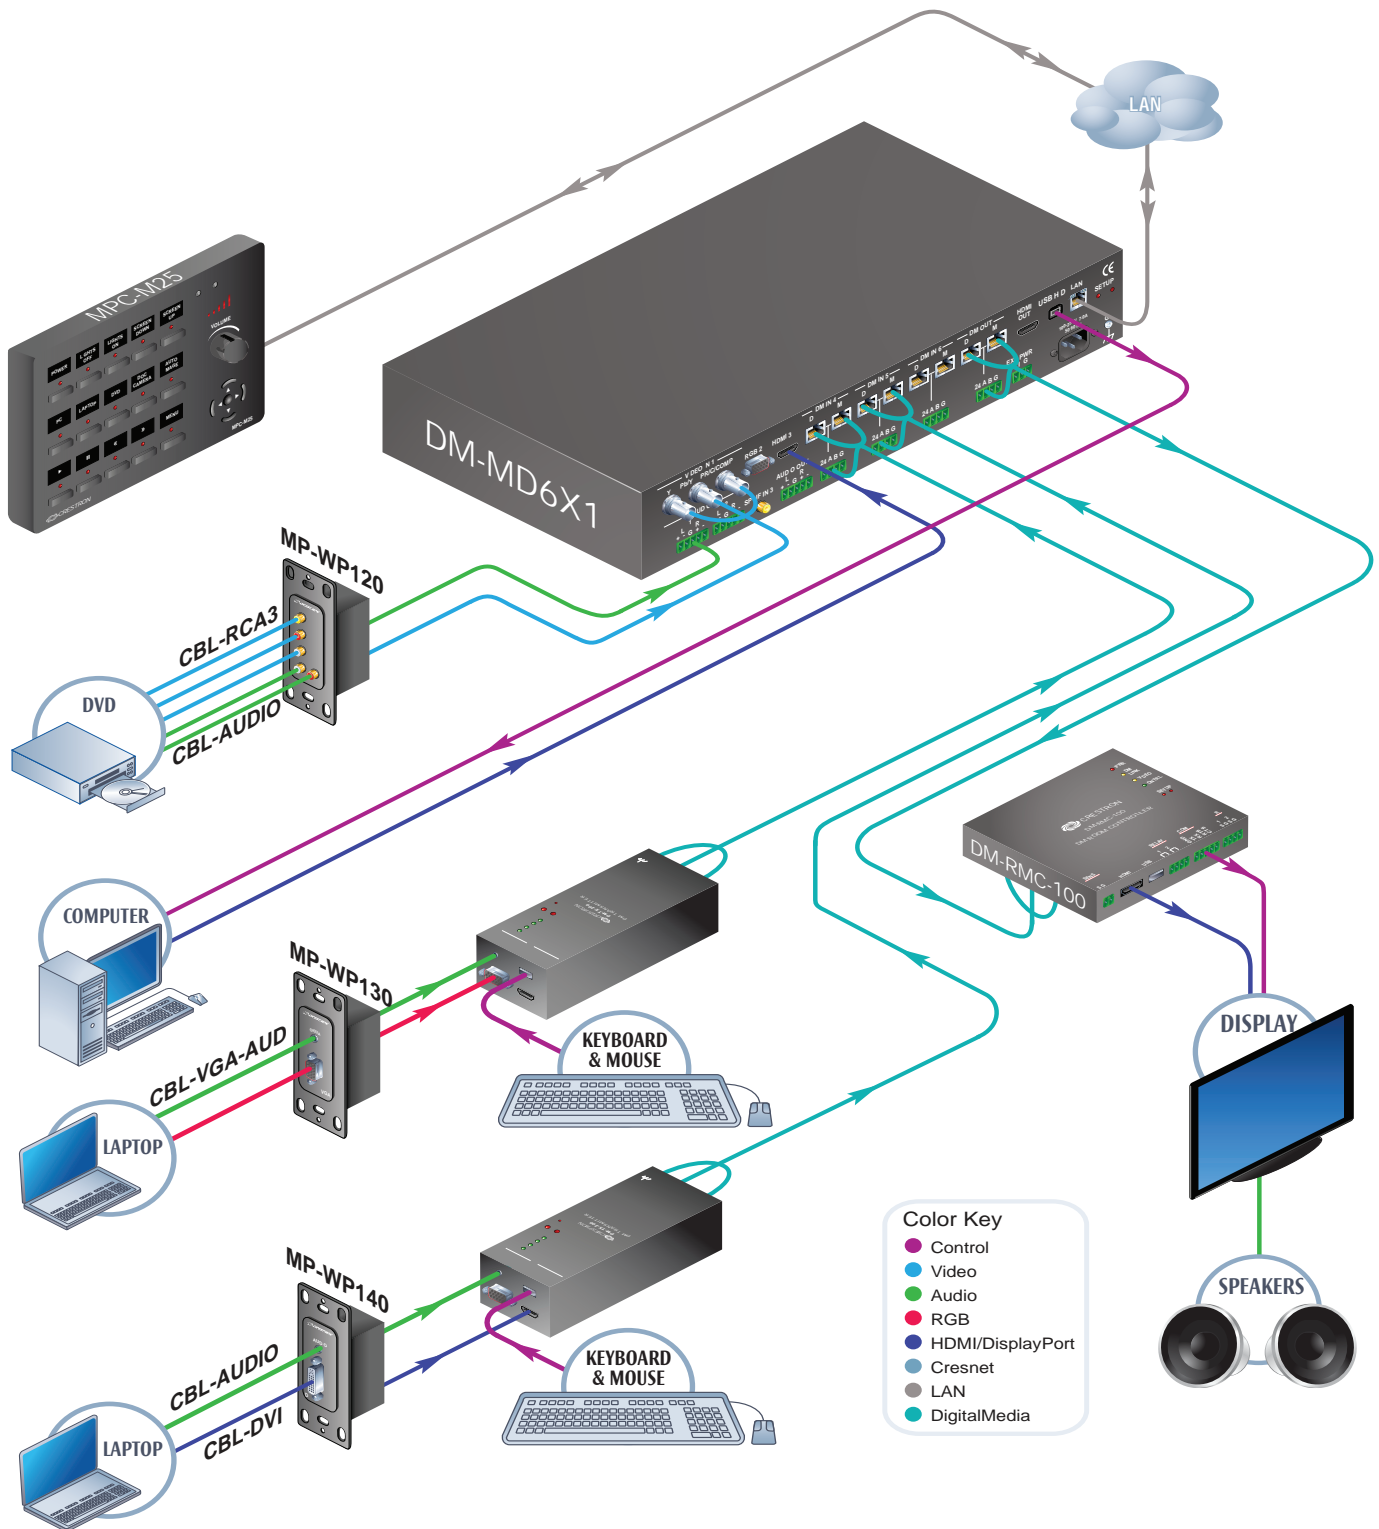

MP-WP130-B

Media Presentation Wall Plate - DB15HD Computer VGA w/ Mini-TRS Stereo Audio, Bulkhead, Black

Media Presentation Wall Plates complete the total Crestron® package, ensuring end-to-end Crestron quality for every installation. A range of wall plates is offered to support all types of analog and digital video, audio, and control signals.

The MP-WP130 model features one (1) female DB15HD connector (i.e., HD-15, DE15) and one (1) 1/8" mini-TRS connector, labeled for computer VGA and stereo audio. A bulkhead type feed-thru connector is used, providing a female DB15HD connection at the rear of the wall plate, facilitating installation using a standard VGA cable. Audio wiring is connected via a 3-pin terminal block.

Media Presentation Wallplates

MP-WP130-B

Media Presentation Wall Plate - DB15HD Computer VGA w/

Commercial Conference Room with MPS, QM and DM Components

MP-WP130-B

Media Presentation Wall Plate - DB15HD Computer VGA w/ DM-MD6X1 Application

MP-WP130-B

Media Presentation Wall Plate - DB15HD Computer VGA w/

MP-WP130-B

Media Presentation Wall Plate - DB15HD Computer VGA w/