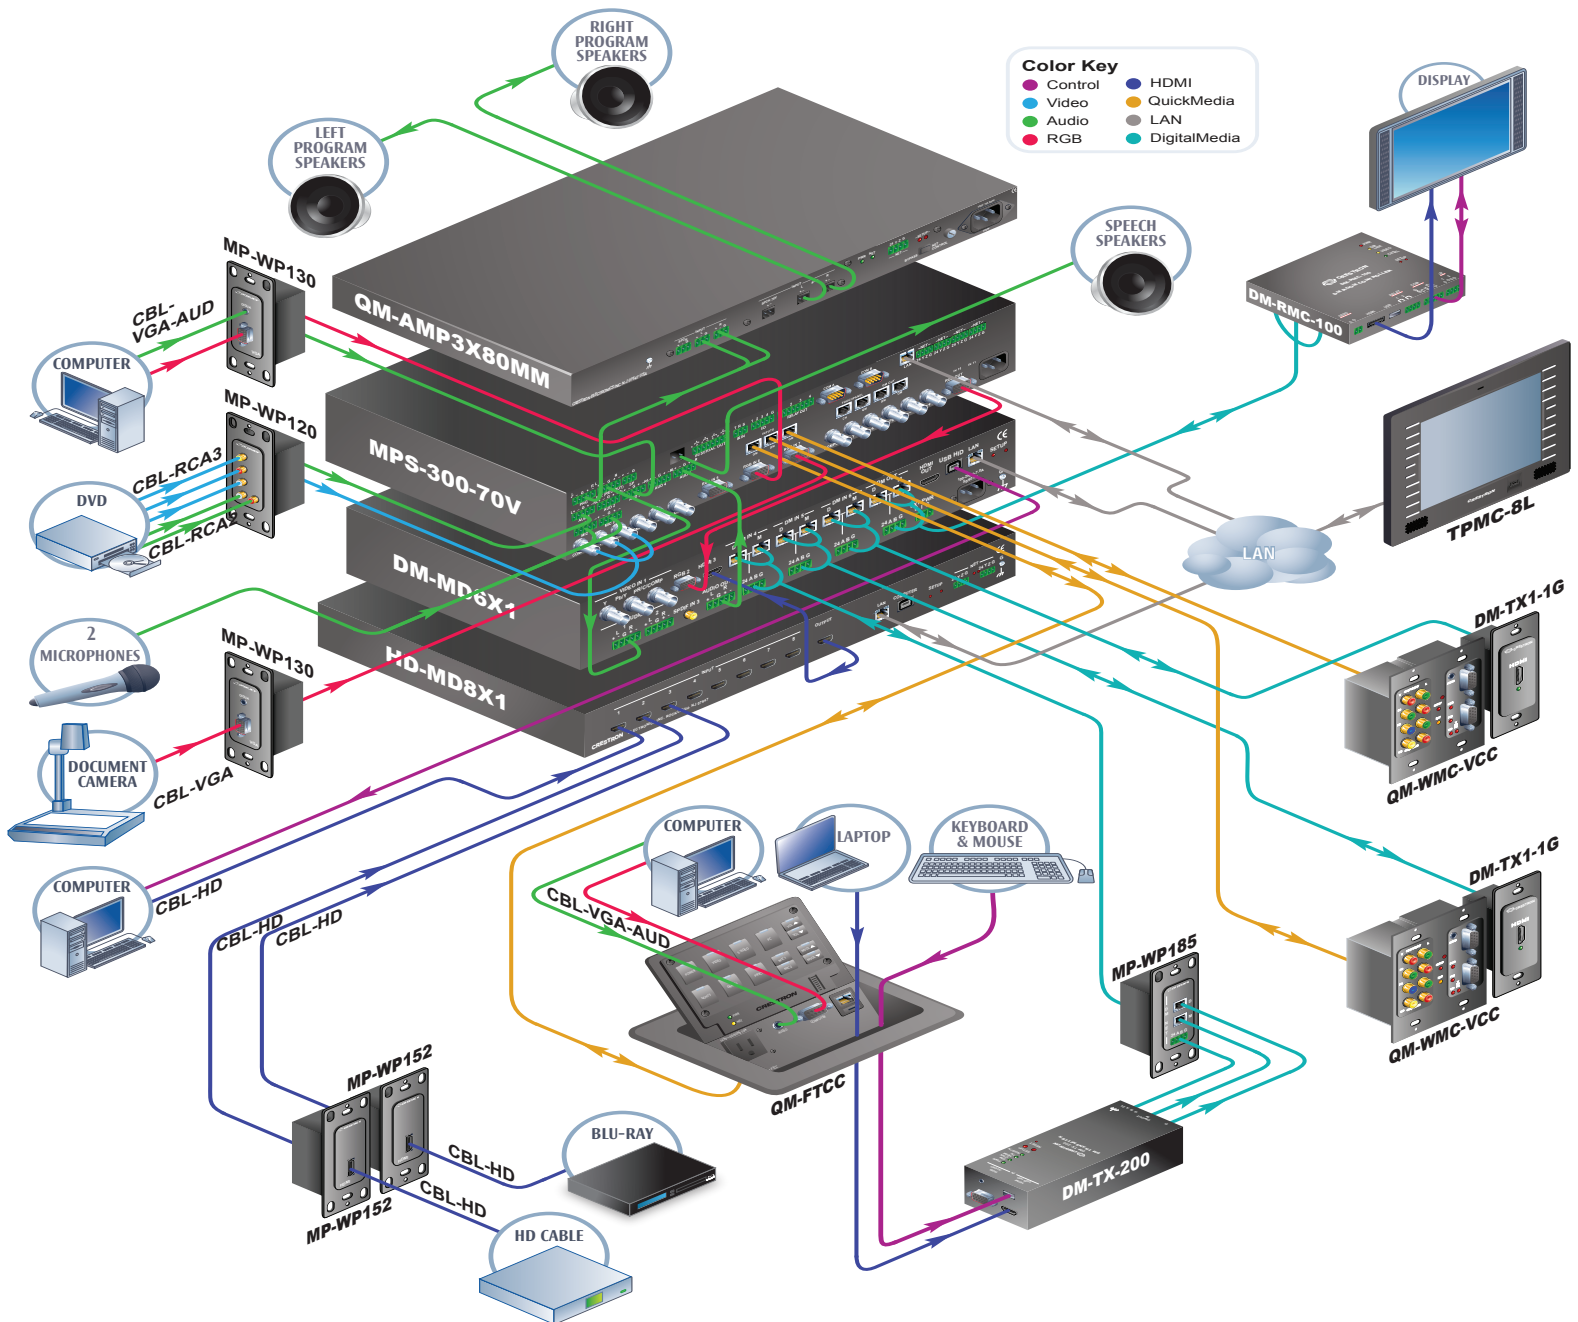

MP-WP130-B

Media Presentation Wall Plate - DB15HD Computer VGA w/

Commercial Conference Room with MPS, QM and DM Components