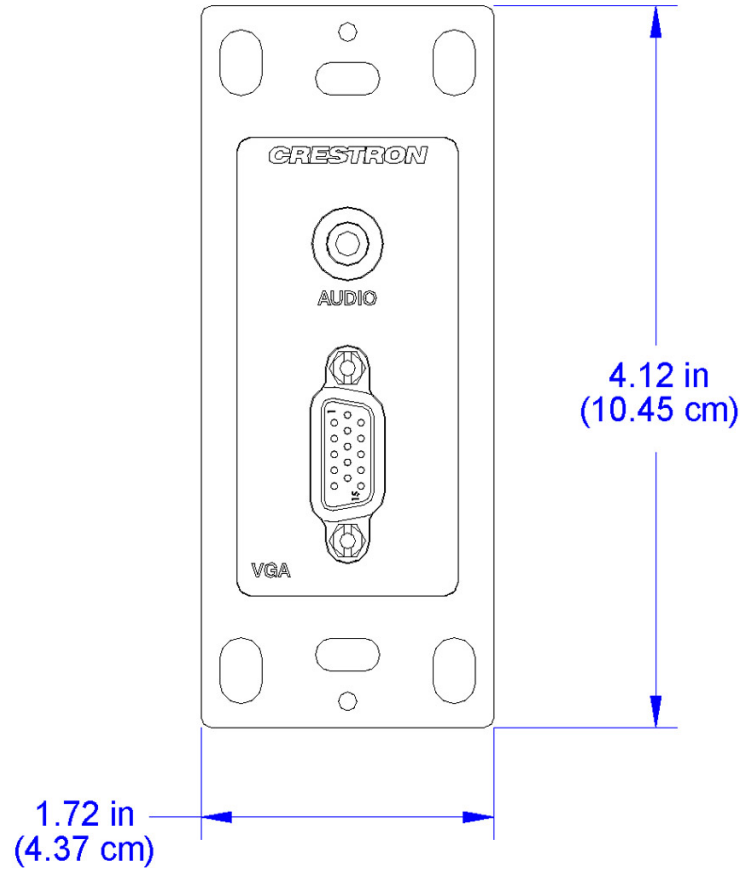

MP-WP130-B

Media Presentation Wall Plate - DB15HD Computer VGA w/