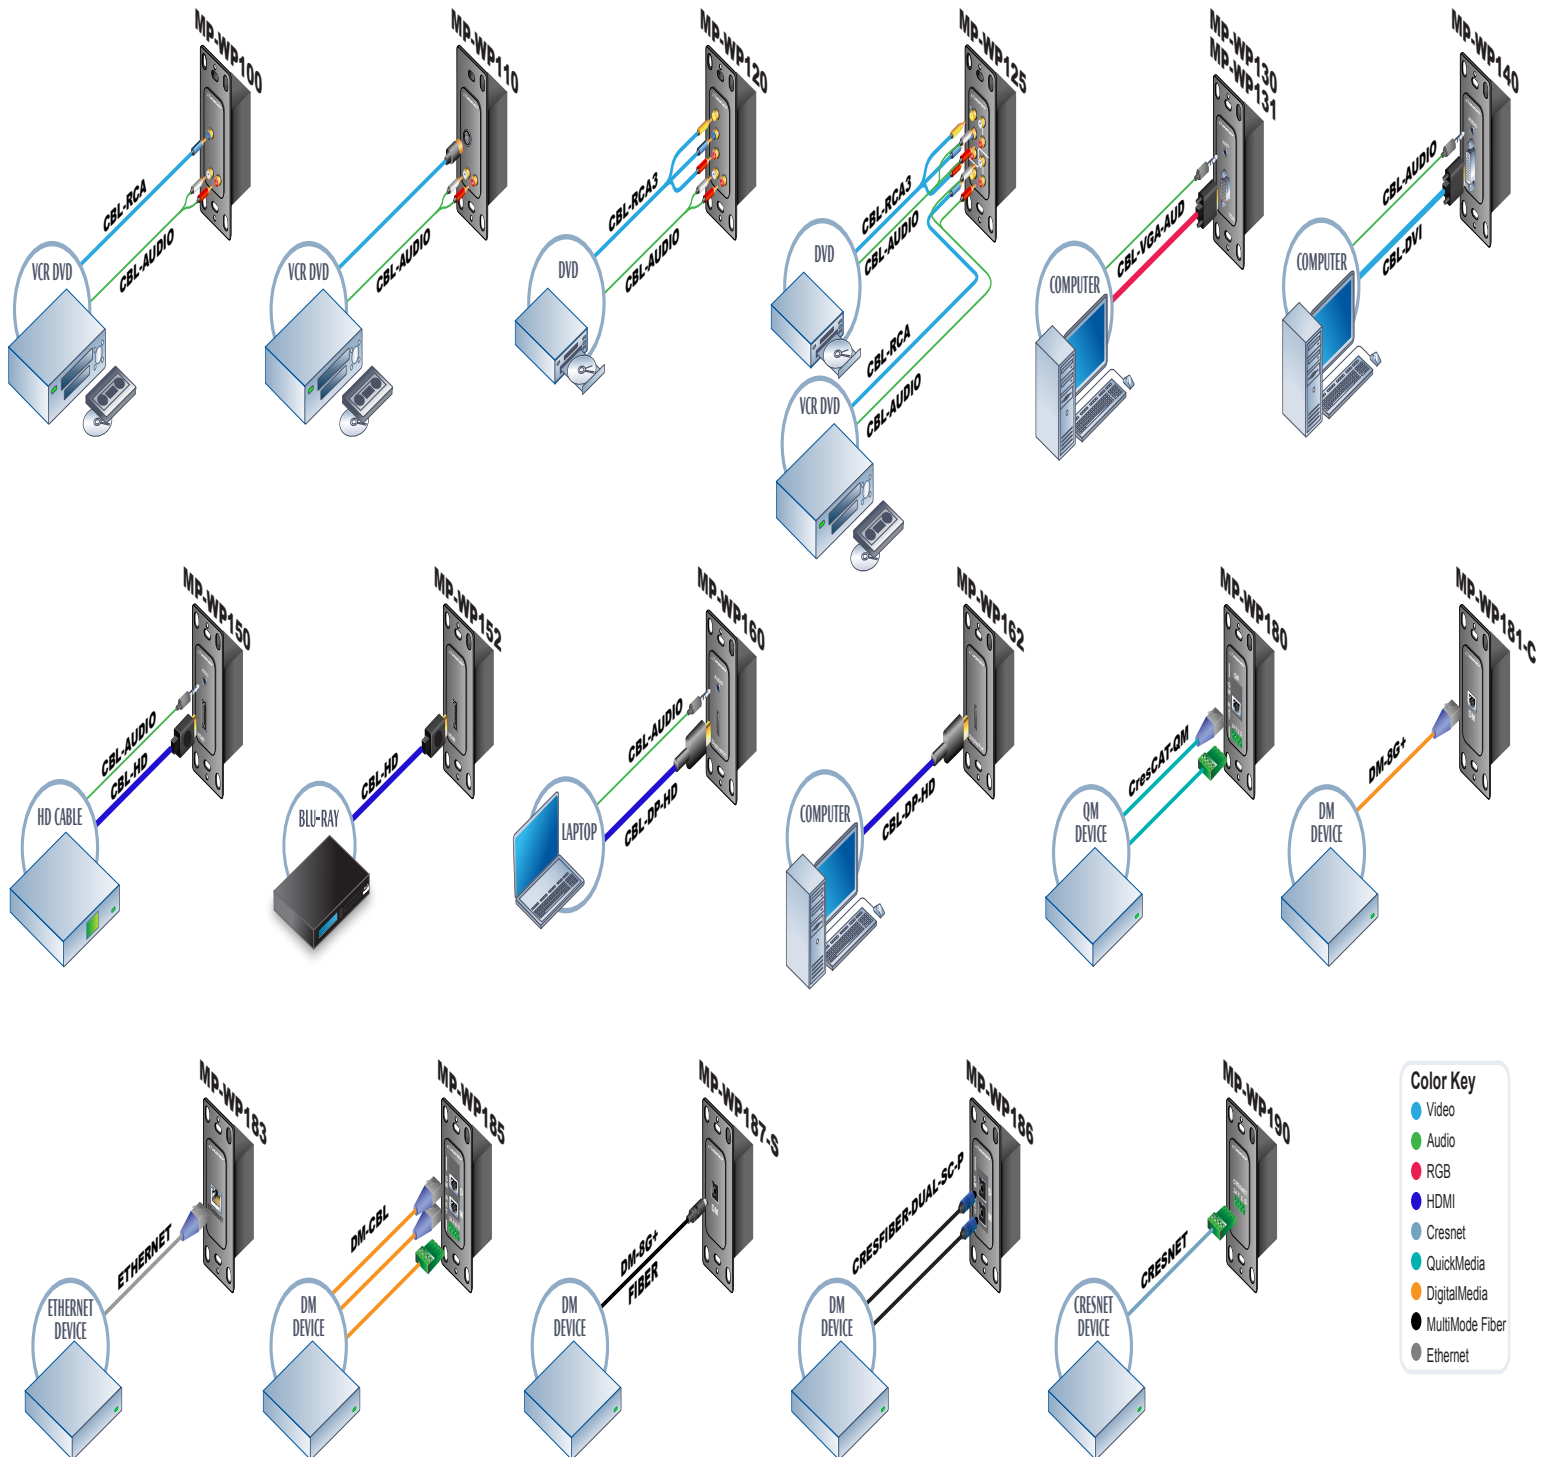

MP-WP130-B

Media Presentation Wall Plate - DB15HD Computer VGA w/

Media Presentation Wallplates