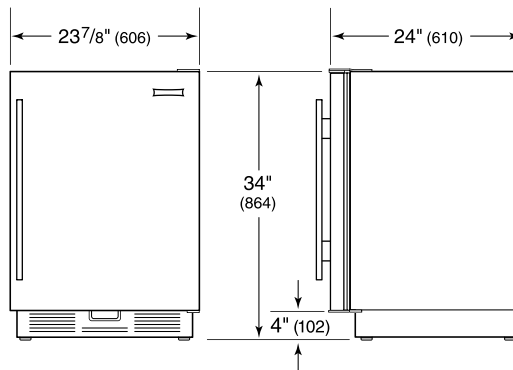

### REFRIGERATOR

- 1 Wine storage rack
- 1 Adjustable glass shelf
- 1 Stationary solid shelf

**PRODUCT SPECIFICATIONS**

Model	UC-24C
Dimensions	23 7/8"W x 34"H x 24"D
Door Clearance	25 3/8"
Weight	130 lb
Refrigerator Capacity	3.6 cu ft
Freezer Capacity	1.1 cu ft
Electrical Supply	115 VAC, 60 Hz
Electrical Service	15 amp dedicated circuit
Plumbing Supply	1/4" OD copper, braided stainless steel or PEX tubing
Plumbing Pressure	20–100 psi

**ELECTRICAL**

**INTERIOR VIEW**

This illustration is intended for interior reference only and may not represent the exterior of the model being specified.

**DIMENSIONS**

**STANDARD INSTALLATION**