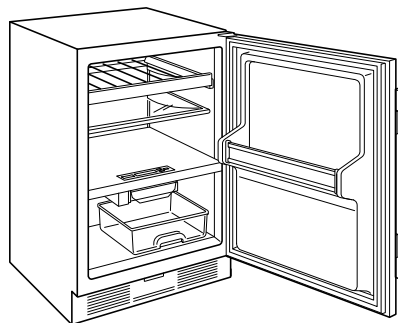

### REFRIGERATOR

- 1 Wine storage rack
- 1 Adjustable glass shelf
- 1 Stationary solid shelf

**PRODUCT SPECIFICATIONS**

Model	UC-24C
Dimensions	23 7/8"W x 34"H x 24"D
Door Clearance	25 3/8"
Weight	130 lb
Refrigerator Capacity	3.6 cu ft
Freezer Capacity	1.1 cu ft
Electrical Supply	115 VAC, 60 Hz
Electrical Service	15 amp dedicated circuit
Plumbing Supply	1/4" OD copper, braided stainless steel or PEX tubing
Plumbing Pressure	20–100 psi

**ELECTRICAL**

**INTERIOR VIEW**

This illustration is intended for interior reference only and may not represent the exterior of the model being specified.

**DIMENSIONS**

**STANDARD INSTALLATION**