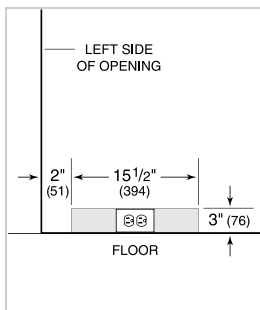

### REFRIGERATOR

- 1 Wine storage rack
- 1 Adjustable glass shelf
- 1 Stationary solid shelf

**PRODUCT SPECIFICATIONS**

Model	UC-24C
Dimensions	23 7/8"W x 34"H x 24"D
Door Clearance	25 3/8"
Weight	130 lb
Refrigerator Capacity	3.6 cu ft
Freezer Capacity	1.1 cu ft
Electrical Supply	115 VAC, 60 Hz
Electrical Service	15 amp dedicated circuit
Plumbing Supply	1/4" OD copper, braided stainless steel or PEX tubing
Plumbing Pressure	20–100 psi

**ELECTRICAL**

**INTERIOR VIEW**

This illustration is intended for interior reference only and may not represent the exterior of the model being specified.

**DIMENSIONS**

**STANDARD INSTALLATION**