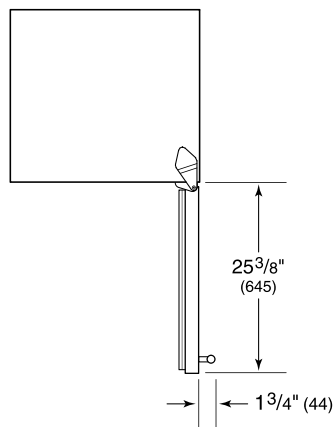

### REFRIGERATOR

- 1 Wine storage rack
- 1 Adjustable glass shelf
- 1 Stationary solid shelf

**PRODUCT SPECIFICATIONS**

Model	UC-24C
Dimensions	23 7/8"W x 34"H x 24"D
Door Clearance	25 3/8"
Weight	130 lb
Refrigerator Capacity	3.6 cu ft
Freezer Capacity	1.1 cu ft
Electrical Supply	115 VAC, 60 Hz
Electrical Service	15 amp dedicated circuit
Plumbing Supply	1/4" OD copper, braided stainless steel or PEX tubing
Plumbing Pressure	20–100 psi

**ELECTRICAL**

**INTERIOR VIEW**

This illustration is intended for interior reference only and may not represent the exterior of the model being specified.

**DIMENSIONS**

**STANDARD INSTALLATION**