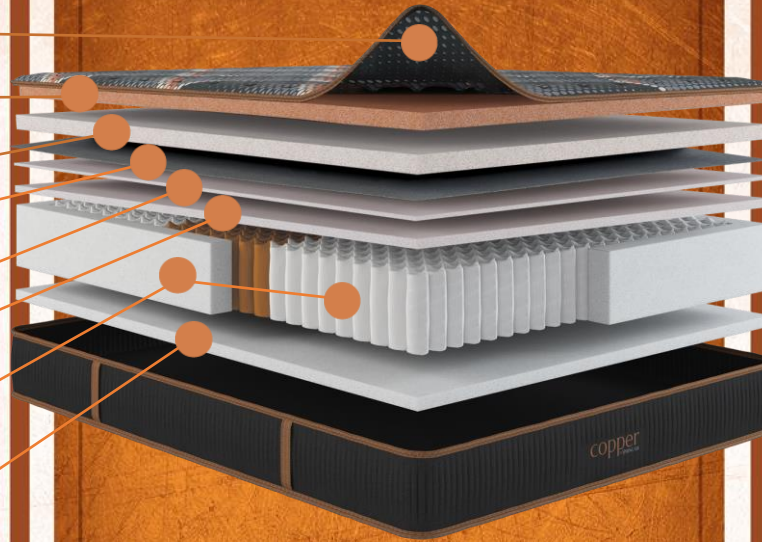

MATTRESS LAYERS

NATUVEREX™
Copper Cooling Cover

PLUSH Copper Quilted
Memory Foam

ELATE FOAM

Fiber-Wrap Pad

HYPER GEL FOAM

MEDIUM Comfort Foam

8" | 948 - Count Five-Zone,
fabric-wrapped coil system
+ foam encasement

FIRM Support Foam

13.5 INCH HIGH
MATTRESS PROFILE

5-ZONES

948 FOAM ENCASED
COIL UNIT

FIVE-ZONE FABRIC-WRAPPED
COIL SYSTEM

ET EXTRA FIRM | HYBRID QUILTED

WELLNESS WHILE YOU SLEEP copper by SPRING AIR

Rejuvenate your nights and awaken refreshed with our COPPER by SPRING AIR collection, featuring our patented NatuVerex™ Copper Fabric paired with copper-infused memory foams for a healthier sleep experience unlike any other.

THAT JUST RIGHT FEELING

FEATURES

COPPER-INFUSED
COOLING FABRIC

TEMPERATURE
REGULATION
& COOLING

MAXIMUM
AIRFLOW

EDGE-TO-EDGE
SUPPORT

HIGH-DENSITY
FOAMS

FIRM
COMFORT