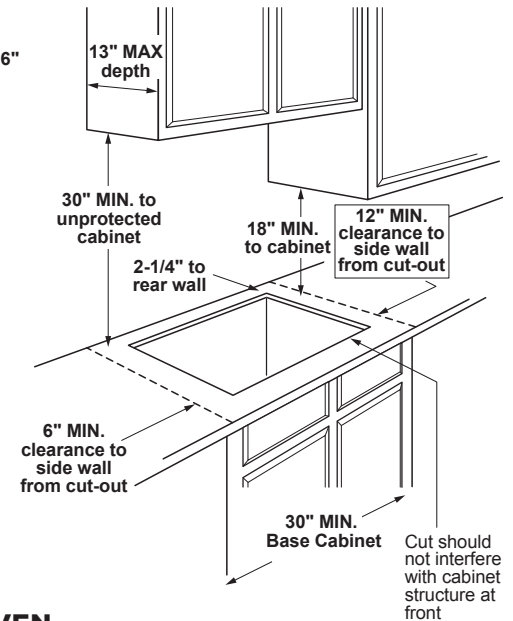

### INSTALLATION WITH SINGLE WALL OVEN INFORMATION:

30" Gas Cooktops are approved for use over select GE 27" and 30" Wall Ovens and Warming Drawers. 30" and 36" Gas cooktops are approved for use over select 30" Wall Ovens and Warming Drawers. Refer to cooktop and wall oven/warming drawer installation instructions packed with product for current dimensional data.

**INSTALLATION INFORMATION:** Before installing, consult installation instructions, packed with product, for current dimensional data.

Dimension and installation information are shown in inches.  
\*Allow 5-3/4" depth at rear for electrical and gas connections