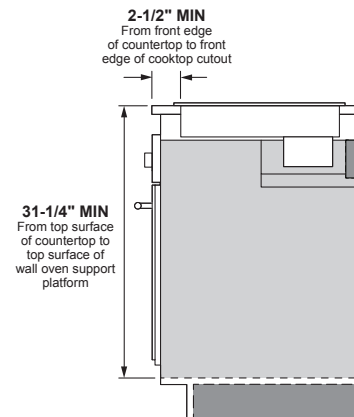

For answers to your Monogram, GE Café™ Series, GE Profile™ Series or GE Appliances product questions, visit our website at geappliances.com or call GE Answer Center® Service, 800.626.2000.