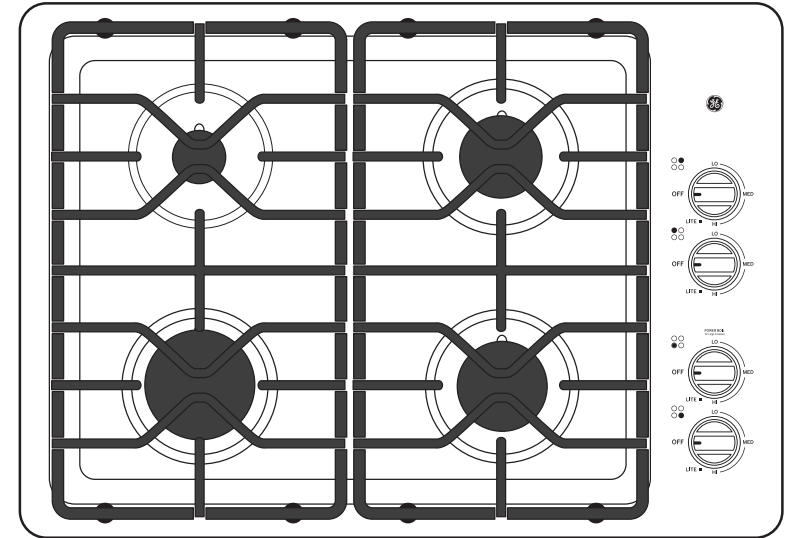

Model JGP3030DLBB – Black

Model JGP3030DLWW – White

Model JGP3030SLSS – Stainless steel