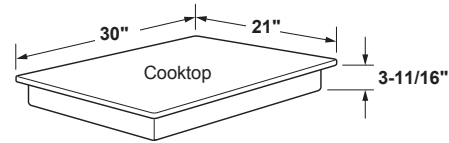

JGP3030DL/SL

GE® 30" Built-In Gas Cooktop with Dishwasher-Safe Grates

DIMENSIONS AND INSTALLATION INFORMATION

AGA REQUIREMENT: All gas cooktop models require 7/16" free area below cooktop height to combustible material. Requires 18" minimum from countertop to adjacent overhead cabinets.

NOTE: If installing with a GE Profile™ Telescopic Downdraft System, consult both cooktop and downdraft installation instructions packed with product before installing. Cooktop gas/electric supply may need to be re-routed to install downdraft.

ELECTRICAL RATING: 120V, 60Hz, 5A

INSTALLATION WITH SINGLE WALL OVEN INFORMATION:

30" Gas Cooktops are approved for use over select GE 27" and 30" Wall Ovens and Warming Drawers. 30" and 36" Gas cooktops are approved for use over select 30" Wall Ovens and Warming Drawers. Refer to cooktop and wall oven/warming drawer installation instructions packed with product for current dimensional data.

INSTALLATION INFORMATION: Before installing, consult installation instructions, packed with product, for current dimensional data.

Dimension and installation information are shown in inches.
*Allow 5-3/4" depth at rear for electrical and gas connections