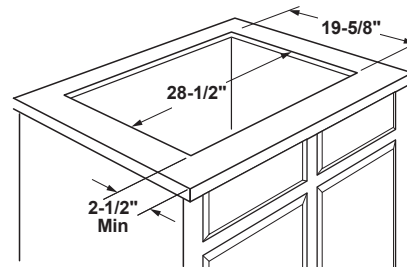

JGP3030DL/SL

GE® 30" Built-In Gas Cooktop with Dishwasher-Safe Grates

DIMENSIONS AND INSTALLATION INFORMATION

AGA REQUIREMENT: All gas cooktop models require 7/16" free area below cooktop height to combustible material. Requires 18" minimum from countertop to adjacent overhead cabinets.

NOTE: If installing with a GE Profile™ Telescopic Downdraft System, consult both cooktop and downdraft installation instructions packed with product before installing. Cooktop gas/electric supply may need to be re-routed to install downdraft.

ELECTRICAL RATING: 120V, 60Hz, 5A

INSTALLATION WITH SINGLE WALL OVEN INFORMATION:

30" Gas Cooktops are approved for use over select GE 27" and 30" Wall Ovens and Warming Drawers. 30" and 36" Gas cooktops are approved for use over select 30" Wall Ovens and Warming Drawers. Refer to cooktop and wall oven/warming drawer installation instructions packed with product for current dimensional data.

INSTALLATION INFORMATION: Before installing, consult installation instructions, packed with product, for current dimensional data.

Dimension and installation information are shown in inches.
*Allow 5-3/4" depth at rear for electrical and gas connections