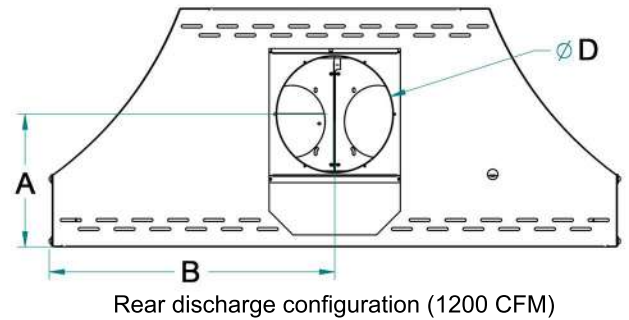

BLOWER OUTLET INFORMATION		
	IN-HOOD (IN06 ONLY)	ALL OTHER BLOWERS
A (All Models)	11 9/16" [294]	11 1/8" [283]
B (WR030ML)	14 15/16" [379]	14 15/16" [379]
B (WR036ML)	17 15/16" [456]	17 15/16" [456]
B (WR042ML)	20 15/16" [532]	20 15/16" [532]
B (WR048ML)	23 15/16" [608]	23 15/16" [608]
B (WR054ML)	26 15/16" [684]	26 15/16" [684]
B (WR060ML)	29 15/16" [760]	29 15/16" [760]
B (WR066ML)	32 15/16" [837]	32 15/16" [837]
C (All Models)	5 9/16" [149]	6 1/6" [154]
D (All Models)	5 7/8" [149]	9 7/8" [251]
Size to Fit	Ø 6" Duct	Ø 10" Duct

1. **Note:**
2. Dimensions shown in [ ] are in millimeters
   - All inch dimensions have been rounded to 1/16"
   - All millimeter dimensions have been rounded to 1mm
   - "All Other Blowers" - IN12 and Remote Blowers IL08, IL12, RE10 & RE14

BACK VIEW