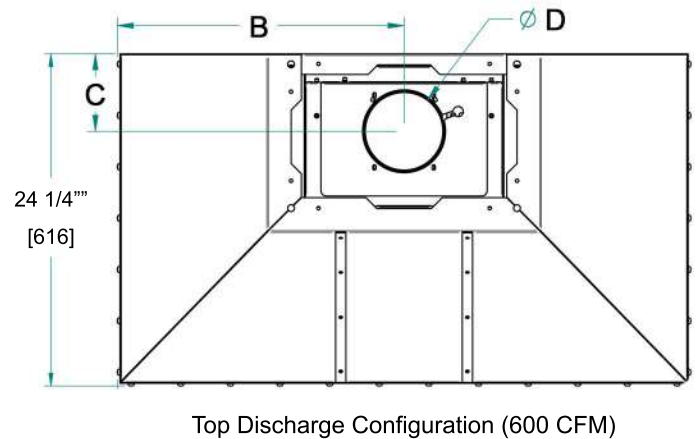

Specifications subject to change without notice.

BLOWER OUTLET INFORMATION		
	IN-HOOD (IN06 ONLY)	ALL OTHER BLOWERS
A (All Models)	11 9/16" [294]	11 1/8" [283]
B (WR030ML)	14 15/16" [379]	14 15/16" [379]
B (WR036ML)	17 15/16" [456]	17 15/16" [456]
B (WR042ML)	20 15/16" [532]	20 15/16" [532]
B (WR048ML)	23 15/16" [608]	23 15/16" [608]
B (WR054ML)	26 15/16" [684]	26 15/16" [684]
B (WR060ML)	29 15/16" [760]	29 15/16" [760]
B (WR066ML)	32 15/16" [837]	32 15/16" [837]
C (All Models)	5 9/16" [149]	6 1/6" [154]
D (All Models)	5 7/8" [149]	9 7/8" [251]
Size to Fit	Ø 6" Duct	Ø 10" Duct

- Note:**
- Dimensions shown in [ ] are in millimeters
  - All inch dimensions have been rounded to 1/16"
  - All millimeter dimensions have been rounded to 1mm
  - "All Other Blowers" - IN12 and Remote Blowers IL08, IL12, RE10 & RE14

BACK VIEW

BACK VIEW

TOP VIEW

TOP VIEW