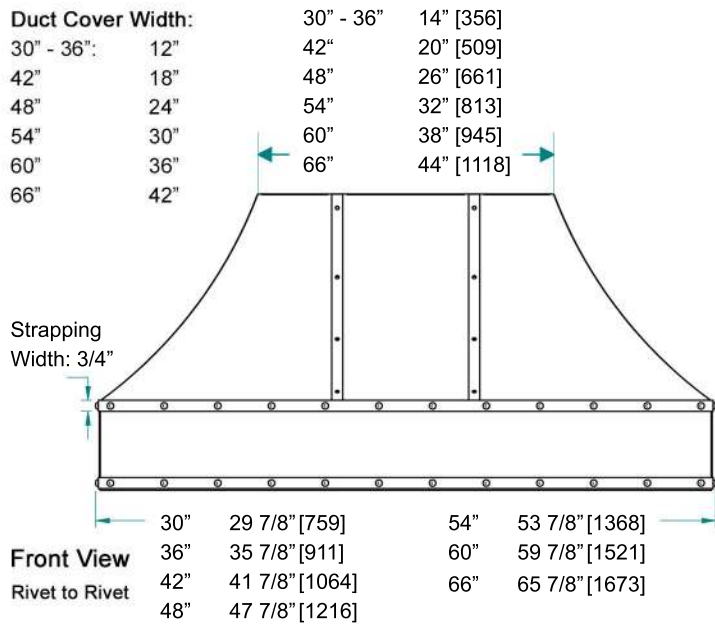

BLOWER OUTLET INFORMATION		
	IN-HOOD (IN06 ONLY)	ALL OTHER BLOWERS
A (All Models)	11 9/16" [294]	11 1/8" [283]
B (WR030ML)	14 15/16" [379]	14 15/16" [379]
B (WR036ML)	17 15/16" [456]	17 15/16" [456]
B (WR042ML)	20 15/16" [532]	20 15/16" [532]
B (WR048ML)	23 15/16" [608]	23 15/16" [608]
B (WR054ML)	26 15/16" [684]	26 15/16" [684]
B (WR060ML)	29 15/16" [760]	29 15/16" [760]
B (WR066ML)	32 15/16" [837]	32 15/16" [837]
C (All Models)	5 9/16" [149]	6 1/6" [154]
D (All Models)	5 7/8" [149]	9 7/8" [251]
Size to Fit	Ø 6" Duct	Ø 10" Duct

1. **Note:**
2. Dimensions shown in [ ] are in millimeters
   - All inch dimensions have been rounded to 1/16"
   - All millimeter dimensions have been rounded to 1mm
   - "All Other Blowers" - IN12 and Remote Blowers IL08, IL12, RE10 & RE14