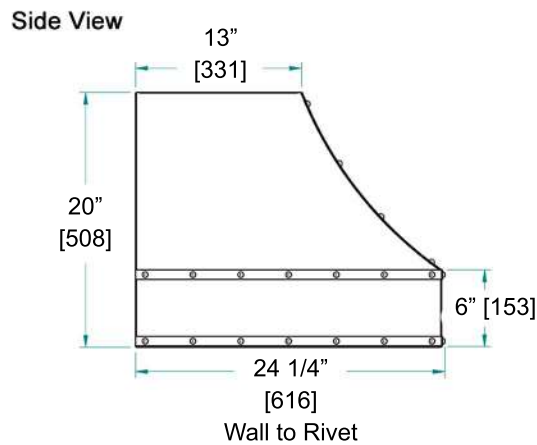

Specifications subject to change without notice.

BLOWER OUTLET INFORMATION		
	IN-HOOD (IN06 ONLY)	ALL OTHER BLOWERS
A (All Models)	11 9/16" [294]	11 1/8" [283]
B (WR030ML)	14 15/16" [379]	14 15/16" [379]
B (WR036ML)	17 15/16" [456]	17 15/16" [456]
B (WR042ML)	20 15/16" [532]	20 15/16" [532]
B (WR048ML)	23 15/16" [608]	23 15/16" [608]
B (WR054ML)	26 15/16" [684]	26 15/16" [684]
B (WR060ML)	29 15/16" [760]	29 15/16" [760]
B (WR066ML)	32 15/16" [837]	32 15/16" [837]
C (All Models)	5 9/16" [149]	6 1/6" [154]
D (All Models)	5 7/8" [149]	9 7/8" [251]
Size to Fit	Ø 6" Duct	Ø 10" Duct

- Note:**
- Dimensions shown in [ ] are in millimeters
  - All inch dimensions have been rounded to 1/16"
  - All millimeter dimensions have been rounded to 1mm
  - "All Other Blowers" - IN12 and Remote Blowers IL08, IL12, RE10 & RE14