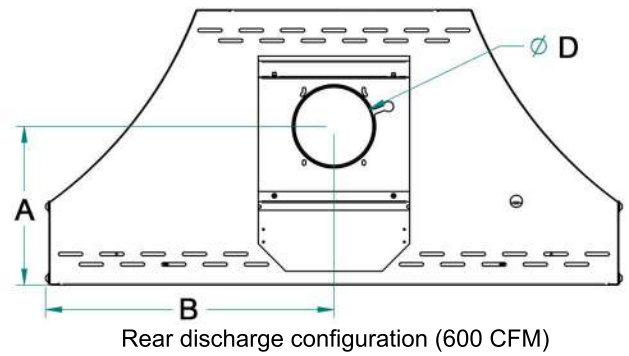

1. **Note:**
2. Dimensions shown in [ ] are in millimeters
   - All inch dimensions have been rounded to 1/16"
   - All millimeter dimensions have been rounded to 1mm
   - "All Other Blowers" - IN12 and Remote Blowers IL08, IL12, RE10 & RE14

BACK VIEW