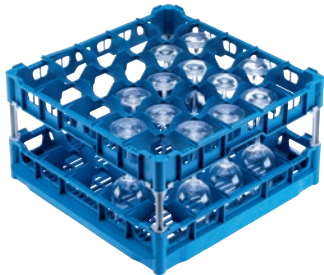

## U 545 Basket

with high top frame for the optimum loading of 25 glasses up to 9 inches tall.

- With 25 compartments
- Compartment size 3 9/16 (90) in (mm) x 3 9/16 (90) in (mm) mm
- Includes extender set comprising short and long extenders
- Height adjustable top frame extendable up to 9.1 inches
- Width 19.7, depth 19.7 inches<br>width with Gastronorm sides 20.9 inches

U 545  
Basket

with high top frame for the optimum loading of 25 glasses up to 9 inches tall.

EAN: 4002514278742 / Material number: 06984170 / Old Material Number: 67654501D

Product category	
Basket for glasses	•
Product characteristics	
Material	Plastic
Color	Blue
Number of compartments	25
Compartment width in inches	3 9/16 (90)
Compartment length in inches	3 9/16 (90)
Capacity	
Glasses 5 1/2"-6 7/8" (140–175 mm) high [number]	25
Glasses 7 7/8"-9 1/16" (200–230 mm) high [number]	25
Standard electrical connection	
Number of phases	0
Voltage in V	0
Frequency in Hz	0
Total rated load in kW	0.00
Fuse rating in A	0
Dimensions and weight	
External dimensions, net height in inches	266
External dimensions, net width in inches	500
External dimensions, net depth in inches	500
External dimensions, gross height in inches	10 1/4 (260)
External dimensions, gross width in inches	20 1/8 (510)
External dimensions, gross depth in inches	20 7/8 (530)
Net weight in lbs	6 (2.70)
Gross weight in lbs	8 (3.20)