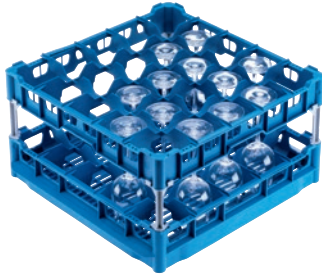

## U 545 Basket

with high top frame for the optimum loading of 25 glasses up to 9 inches tall.

- With 25 compartments
- Compartment size 3 9/16 (90) in (mm) x 3 9/16 (90) in (mm) mm
- Includes extender set comprising short and long extenders
- Height adjustable top frame extendable up to 9.1 inches
- Width 19.7, depth 19.7 inches<br>width with Gastronorm sides 20.9 inches

U 545  
Basket

with high top frame for the optimum loading of 25 glasses up to 9 inches tall.

EAN: 4002514278742 / Material number: 06984170 / Old Material Number: 67654501D

Product category	
Basket for glasses	•
Product characteristics	
Material	Plastic
Color	Blue
Number of compartments	25
Compartment width in inches	3 9/16 (90)
Compartment length in inches	3 9/16 (90)
Capacity	
Glasses 5 1/2"-6 7/8" (140–175 mm) high [number]	25
Glasses 7 7/8"-9 1/16" (200–230 mm) high [number]	25
Standard electrical connection	
Number of phases	0
Voltage in V	0
Frequency in Hz	0
Total rated load in kW	0.00
Fuse rating in A	0
Dimensions and weight	
External dimensions, net height in inches	266
External dimensions, net width in inches	500
External dimensions, net depth in inches	500
External dimensions, gross height in inches	10 1/4 (260)
External dimensions, gross width in inches	20 1/8 (510)
External dimensions, gross depth in inches	20 7/8 (530)
Net weight in lbs	6 (2.70)
Gross weight in lbs	8 (3.20)