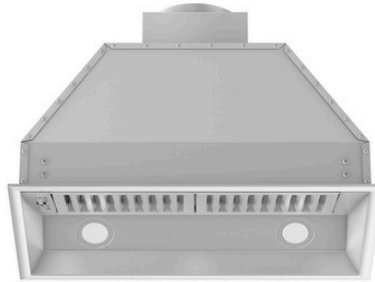

ZLINE 28" Ducted Wall Mount Range Hood Insert in Outdoor Approved Stainless Steel (695-304-28)

ZLINE
ATTAINABLE LUXURY™

INTRODUCTION

Experience ZLINE Attainable Luxury® with industry-leading kitchen and bath products that provide an elevated luxury experience, all designed in Lake Tahoe, USA. The ZLINE 695-304-28 is a 28 in. outdoor approved stainless steel range hood insert with a modern design and built-to-last quality, making it a great addition to any kitchen. This hood's high-performance, 400 CFM 4-speed motor will provide all the power you need to quietly and efficiently ventilate your stove while cooking. With its classic 304 outdoor grade stainless steel, this range hood contains rust, temperature, and corrosion-resistant properties to ensure a durable vent hood that will last for years to come. Enjoy modern features, including built-in LED lighting for an illuminated culinary experience and dishwasher-safe stainless steel baffle filters for easy clean-up. This range hood insert has a ducted vent with easy, simple installation. ZLINE Kitchen and Bath stands by all products with its manufacturer parts warranty. The 695-304-28 ships next business day when in stock.

Designed to fit standard (circular) ductwork for simple installation

400 CFM air flow (highest speed setting) efficiently exhausts large amounts of air away from your cooking area

Designed to fit standard (circular) ductwork for simple installation

SPECIFICATIONS OVERVIEW

GENERAL PROPERTIES

SKU	695-304-28
Finish	Stainless Steel
# of Lights	2
Airflow	120/240/320/400
Duct Size	6
Outdoor Approved	No

DIMENSIONS

Product Dimensions (in.)	28 in. W x 15 in. D x 14.2 in. H
Chimney Dimensions (in.)	N/A

ZLINE
ATTAINABLE LUXURY™

SPECIFICATIONS IN-DEPTH

GENERAL PROPERTIES

SKU	695-304-28
Finish	Stainless Steel
# of Lights	2
# of Speeds	4
Airflow	120/240/320/400
Duct Size (in.)	6
Max CFM	400
Outdoor Approved	No
Recirculating	No
Remote Blower	No