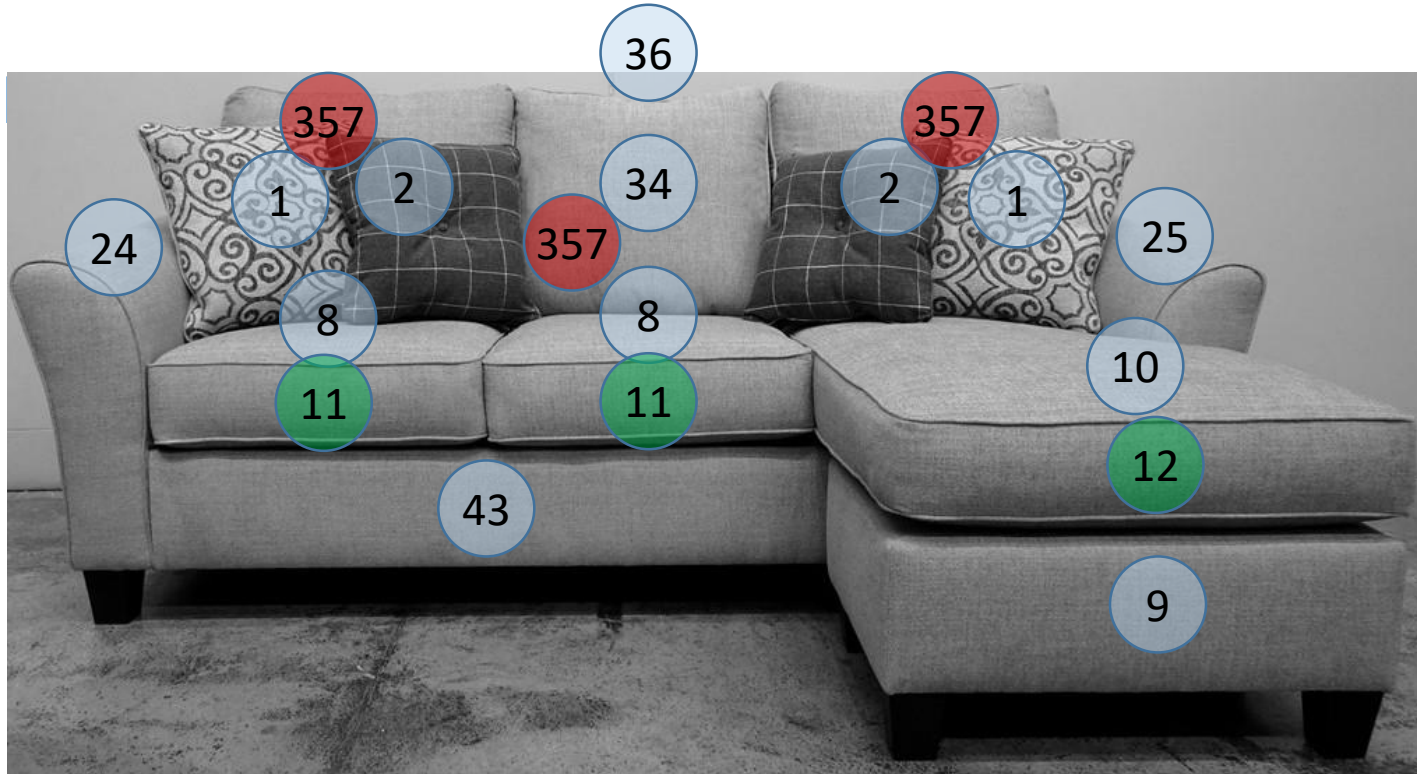

1810218

Call Out	Description
● (Red)	Blown Fiber
● (Yellow)	Cushion Chaise Pad - top Pad
● (Green)	Cushion Foam
● (Yellow)	KD Component
● (Blue)	Cover

For more RPs' information, please see the following page.

48

46

417

362

170

433