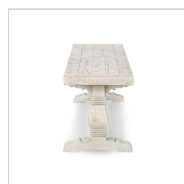

## CALEB 83" DINING BENCH DISTRESSED IVORY

### DETAILS

Materials: Reclaimed Pine

Individual Product Dimensions: 83.00W x 16.00D x 18.00H