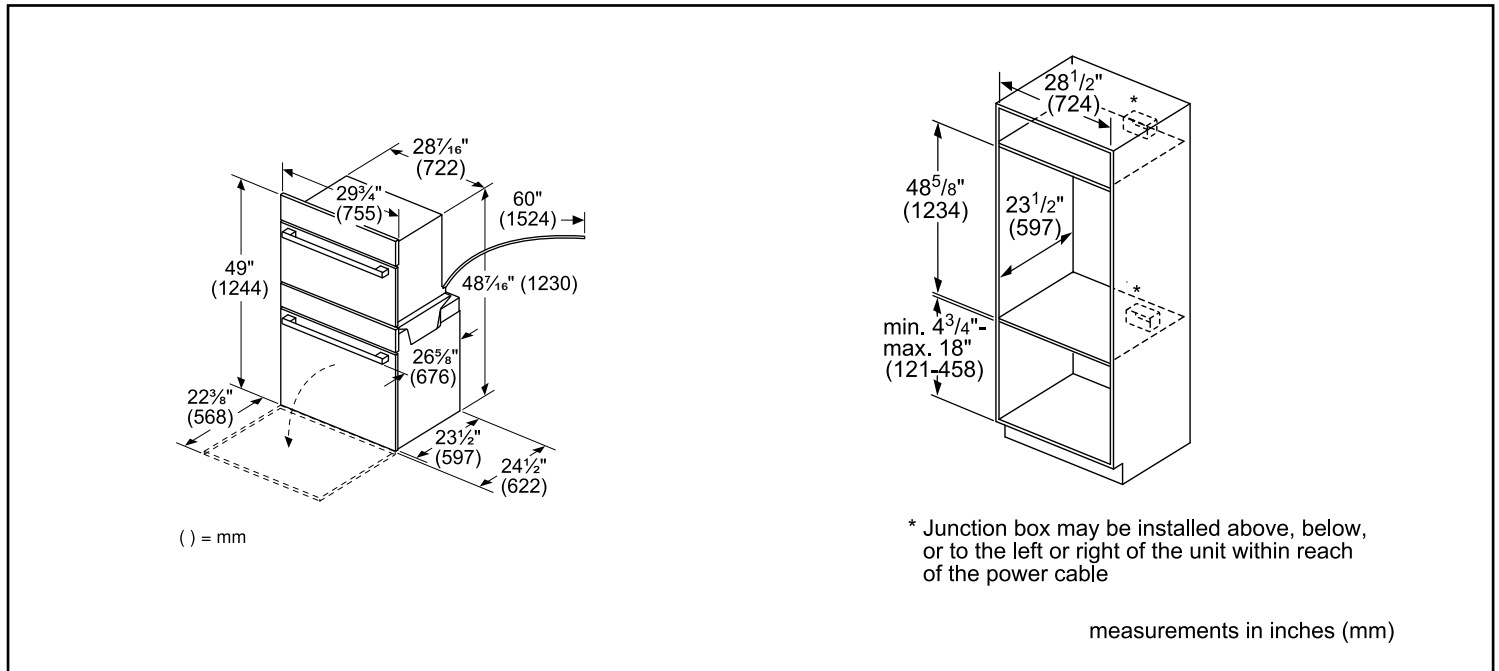

30" Speed Combination Oven

800 Series – Stainless Steel HBL8753UC

Installation Details

Accessories: To purchase Bosch accessories, cleaners & parts please visit www.bosch-home.com/us/store or call 1-800-944-2904 (Mon to Fri 5 am to 6 pm PST, Sat 6 am to 3 pm PST).

Notes: All height, width and depth dimensions are shown in inches. BSH reserves the absolute and unrestricted right to change product materials and specifications, at any time, without notice. Consult the product's installation instructions for final dimensional data and other details prior to making cutout.

Warranties: Please see Use & Care manual or Bosch website for statement of limited warranty.

For more information on our entire line of products, go to www.bosch-home.com/us or call 1-800-944-2904

© BSH Home Appliances Corporation. All rights reserved. Bosch is a registered trademark of Robert Bosch GmbH.