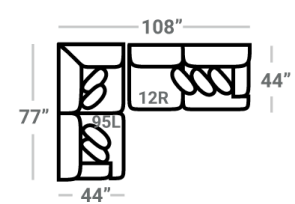

PIECES

Sofa Height : 37" Seat Height: 20" Seat Depth: 25" Arm Height: 25"

SECTIONALS

10L - Tux Sofa \*  
L: 104" x D: 44"

11L - 1 Arm Sofa \*  
L: 91" x D: 44"

32 - Armless Sofa  
L: 82" x D: 44"

45R - 1 Arm Sofa Chaise \*  
50R - 1 Arm Sofa Chaise w/ Stor.\*  
L: 91" x D: 69"

95L - Tux Loveseat \*  
L: 77" x D: 44"

12L - 1 Arm Loveseat \*  
L: 64" x D: 44"

31 - Armless Loveseat  
L: 54" x D: 44"

18 - Armless Chair  
L: 27" x D: 44"

17 - Corner Chair  
L: 44" x D: 44"

24L - 1 Arm Chair \*  
L: 37" x D: 44"

21L - 1 Arm Chaise \*  
L: 37" x D: 69"

41 - Corner Wedge  
L: 56" x D: 56"

75R - 1 Arm Angled Cuddler \*  
L: 70" x D: 75"

OTTOMOS

Recommended Caster  
91755 - Ottoman  
L: 49" x D: 49"

67 - XL Ottoman  
L: 49" x D: 49"

29 - Cocktail Otto.  
L: 39" x D: 39"

35 - Storage Otto.  
L: 38" x D: 38"

13 - Sm. Sq. Otto.  
L: 31" x D: 31"

\* Available in both Left and Right configurations

CONFIGURATIONS

Dimensions are approximate and subject to change.