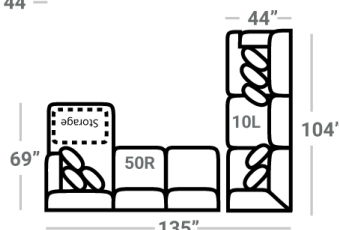

PIECES

Sofa Height : 37" Seat Height: 20" Seat Depth: 25" Arm Height: 25"

SECTIONALS

10L - Tux Sofa \*  
L: 104" x D: 44"

11L - 1 Arm Sofa \*  
L: 91" x D: 44"

32 - Armless Sofa  
L: 82" x D: 44"

45R - 1 Arm Sofa Chaise \*  
50R - 1 Arm Sofa Chaise w/ Stor.\*  
L: 91" x D: 69"

95L - Tux Loveseat \*  
L: 77" x D: 44"

12L - 1 Arm Loveseat \*  
L: 64" x D: 44"

31 - Armless Loveseat  
L: 54" x D: 44"

18 - Armless Chair  
L: 27" x D: 44"

17 - Corner Chair  
L: 44" x D: 44"

24L - 1 Arm Chair \*  
L: 37" x D: 44"

21L - 1 Arm Chaise \*  
L: 37" x D: 69"

41 - Corner Wedge  
L: 56" x D: 56"

75R - 1 Arm Angled Cuddler \*  
L: 70" x D: 75"

OTTOMOS

Recommended Caster  
91755 - Ottoman  
L: 49" x D: 49"

67 - XL Ottoman  
L: 49" x D: 49"

29 - Cocktail Otto.  
L: 39" x D: 39"

35 - Storage Otto.  
L: 38" x D: 38"

13 - Sm. Sq. Otto.  
L: 31" x D: 31"

\* Available in both Left and Right configurations

CONFIGURATIONS

Dimensions are approximate and subject to change.