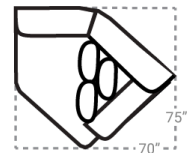

PIECES

Sofa Height : 37" Seat Height: 20" Seat Depth: 25" Arm Height: 25"

SECTIONALS

10L - Tux Sofa \*  
L: 104" x D: 44"

11L - 1 Arm Sofa \*  
L: 91" x D: 44"

32 - Armless Sofa  
L: 82" x D: 44"

45R - 1 Arm Sofa Chaise \*  
50R - 1 Arm Sofa Chaise w/ Stor.\*  
L: 91" x D: 69"

95L - Tux Loveseat \*  
L: 77" x D: 44"

12L - 1 Arm Loveseat \*  
L: 64" x D: 44"

31 - Armless Loveseat  
L: 54" x D: 44"

18 - Armless Chair  
L: 27" x D: 44"

17 - Corner Chair  
L: 44" x D: 44"

24L - 1 Arm Chair \*  
L: 37" x D: 44"

21L - 1 Arm Chaise \*  
L: 37" x D: 69"

41 - Corner Wedge  
L: 56" x D: 56"

75R - 1 Arm Angled Cuddler \*  
L: 70" x D: 75"

OTTOMOS

Recommended Caster  
91755 - Ottoman  
L: 49" x D: 49"

67 - XL Ottoman  
L: 49" x D: 49"

29 - Cocktail Otto.  
L: 39" x D: 39"

35 - Storage Otto.  
L: 38" x D: 38"

13 - Sm. Sq. Otto.  
L: 31" x D: 31"

\* Available in both Left and Right configurations

CONFIGURATIONS

Dimensions are approximate and subject to change.