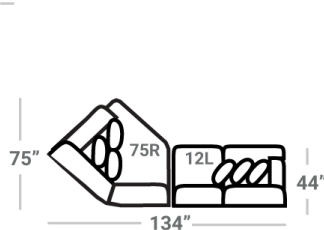

PIECES

Sofa Height : 37" Seat Height: 20" Seat Depth: 25" Arm Height: 25"

SECTIONALS

10L - Tux Sofa \*  
L: 104" x D: 44"

11L - 1 Arm Sofa \*  
L: 91" x D: 44"

32 - Armless Sofa  
L: 82" x D: 44"

45R - 1 Arm Sofa Chaise \*  
50R - 1 Arm Sofa Chaise w/ Stor.\*  
L: 91" x D: 69"

95L - Tux Loveseat \*  
L: 77" x D: 44"

12L - 1 Arm Loveseat \*  
L: 64" x D: 44"

31 - Armless Loveseat  
L: 54" x D: 44"

18 - Armless Chair  
L: 27" x D: 44"

17 - Corner Chair  
L: 44" x D: 44"

24L - 1 Arm Chair \*  
L: 37" x D: 44"

21L - 1 Arm Chaise \*  
L: 37" x D: 69"

41 - Corner Wedge  
L: 56" x D: 56"

75R - 1 Arm Angled Cuddler \*  
L: 70" x D: 75"

OTTOMOS

Recommended Caster  
91755 - Ottoman  
L: 49" x D: 49"

67 - XL Ottoman  
L: 49" x D: 49"

29 - Cocktail Otto.  
L: 39" x D: 39"

35 - Storage Otto.  
L: 38" x D: 38"

13 - Sm. Sq. Otto.  
L: 31" x D: 31"

\* Available in both Left and Right configurations

CONFIGURATIONS

Dimensions are approximate and subject to change.