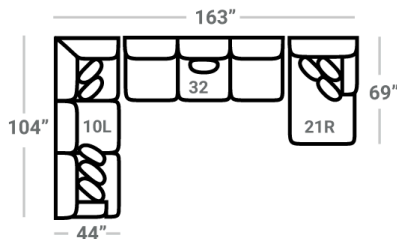

PIECES

Sofa Height : 37" Seat Height: 20" Seat Depth: 25" Arm Height: 25"

SECTIONALS

10L - Tux Sofa \*  
L: 104" x D: 44"

11L - 1 Arm Sofa \*  
L: 91" x D: 44"

32 - Armless Sofa  
L: 82" x D: 44"

45R - 1 Arm Sofa Chaise \*  
50R - 1 Arm Sofa Chaise w/ Stor.\*  
L: 91" x D: 69"

95L - Tux Loveseat \*  
L: 77" x D: 44"

12L - 1 Arm Loveseat \*  
L: 64" x D: 44"

31 - Armless Loveseat  
L: 54" x D: 44"

18 - Armless Chair  
L: 27" x D: 44"

17 - Corner Chair  
L: 44" x D: 44"

24L - 1 Arm Chair \*  
L: 37" x D: 44"

21L - 1 Arm Chaise \*  
L: 37" x D: 69"

41 - Corner Wedge  
L: 56" x D: 56"

75R - 1 Arm Angled Cuddler \*  
L: 70" x D: 75"

OTTOMOS

Recommended Caster  
91755 - Ottoman  
L: 49" x D: 49"

67 - XL Ottoman  
L: 49" x D: 49"

29 - Cocktail Otto.  
L: 39" x D: 39"

35 - Storage Otto.  
L: 38" x D: 38"

13 - Sm. Sq. Otto.  
L: 31" x D: 31"

\* Available in both Left and Right configurations

CONFIGURATIONS

Dimensions are approximate and subject to change.