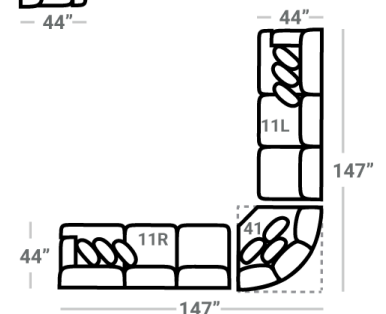

PIECES

Sofa Height : 37" Seat Height: 20" Seat Depth: 25" Arm Height: 25"

SECTIONALS

10L - Tux Sofa \*  
L: 104" x D: 44"

11L - 1 Arm Sofa \*  
L: 91" x D: 44"

32 - Armless Sofa  
L: 82" x D: 44"

45R - 1 Arm Sofa Chaise \*  
50R - 1 Arm Sofa Chaise w/ Stor.\*  
L: 91" x D: 69"

95L - Tux Loveseat \*  
L: 77" x D: 44"

12L - 1 Arm Loveseat \*  
L: 64" x D: 44"

31 - Armless Loveseat  
L: 54" x D: 44"

18 - Armless Chair  
L: 27" x D: 44"

17 - Corner Chair  
L: 44" x D: 44"

24L - 1 Arm Chair \*  
L: 37" x D: 44"

21L - 1 Arm Chaise \*  
L: 37" x D: 69"

41 - Corner Wedge  
L: 56" x D: 56"

75R - 1 Arm Angled Cuddler \*  
L: 70" x D: 75"

OTTOMOS

Recommended Caster  
91755 - Ottoman  
L: 49" x D: 49"

67 - XL Ottoman  
L: 49" x D: 49"

29 - Cocktail Otto.  
L: 39" x D: 39"

35 - Storage Otto.  
L: 38" x D: 38"

13 - Sm. Sq. Otto.  
L: 31" x D: 31"

\* Available in both Left and Right configurations

CONFIGURATIONS

Dimensions are approximate and subject to change.