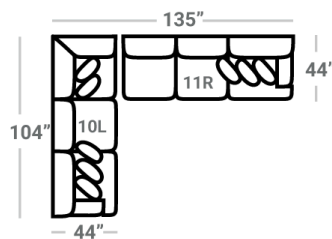

PIECES

Sofa Height : 37" Seat Height: 20" Seat Depth: 25" Arm Height: 25"

SECTIONALS

10L - Tux Sofa \*  
L: 104" x D: 44"

11L - 1 Arm Sofa \*  
L: 91" x D: 44"

32 - Armless Sofa  
L: 82" x D: 44"

45R - 1 Arm Sofa Chaise \*  
50R - 1 Arm Sofa Chaise w/ Stor.\*  
L: 91" x D: 69"

95L - Tux Loveseat \*  
L: 77" x D: 44"

12L - 1 Arm Loveseat \*  
L: 64" x D: 44"

31 - Armless Loveseat  
L: 54" x D: 44"

18 - Armless Chair  
L: 27" x D: 44"

17 - Corner Chair  
L: 44" x D: 44"

24L - 1 Arm Chair \*  
L: 37" x D: 44"

21L - 1 Arm Chaise \*  
L: 37" x D: 69"

41 - Corner Wedge  
L: 56" x D: 56"

75R - 1 Arm Angled Cuddler \*  
L: 70" x D: 75"

OTTOMOS

Recommended Caster  
91755 - Ottoman  
L: 49" x D: 49"

67 - XL Ottoman  
L: 49" x D: 49"

29 - Cocktail Otto.  
L: 39" x D: 39"

35 - Storage Otto.  
L: 38" x D: 38"

13 - Sm. Sq. Otto.  
L: 31" x D: 31"

\* Available in both Left and Right configurations

CONFIGURATIONS

Dimensions are approximate and subject to change.