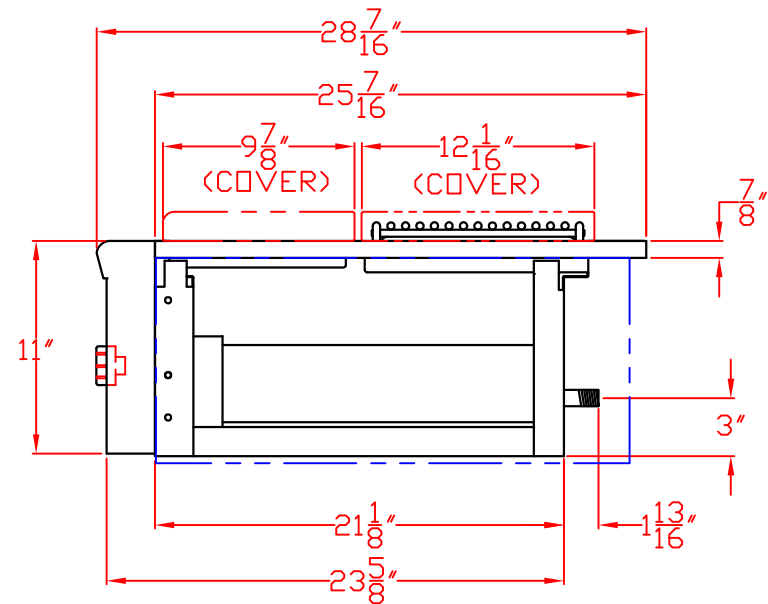

1/20/10

LYNX SIDE BURNER-PREP CENTER LSB2PC-1 W/ DIMENSIONS

ISLAND CUTOUT
IN BLUE

SIDE VIEW