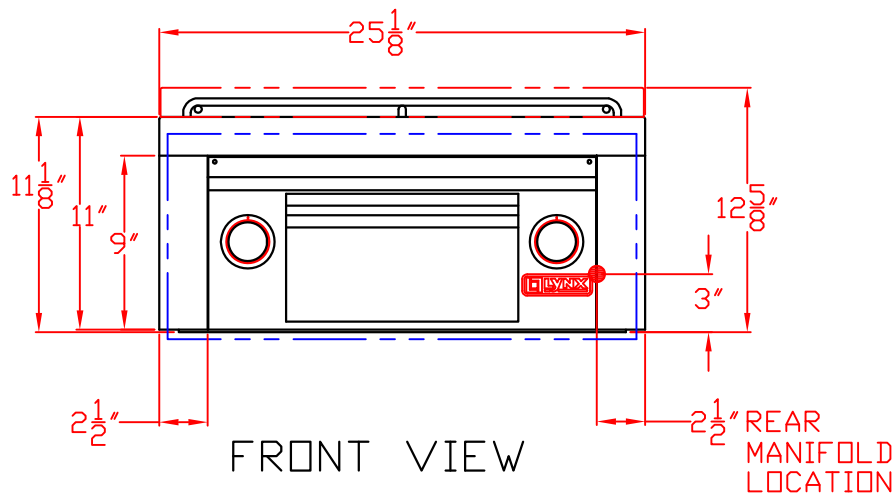

1/20/10

LYNX SIDE BURNER-PREP CENTER LSB2PC-1 W/ DIMENSIONS

ISLAND CUTOUT
IN BLUE

FRONT VIEW