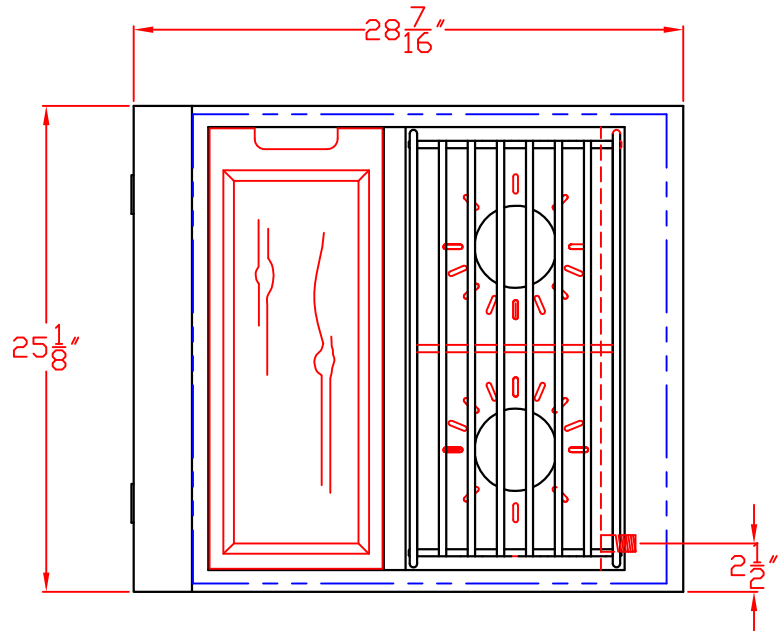

1/20/10

LYNX SIDE BURNER-PREP CENTER LSB2PC-1 W/ DIMENSIONS

ISLAND CUTOUT
IN BLUE

TOP VIEW