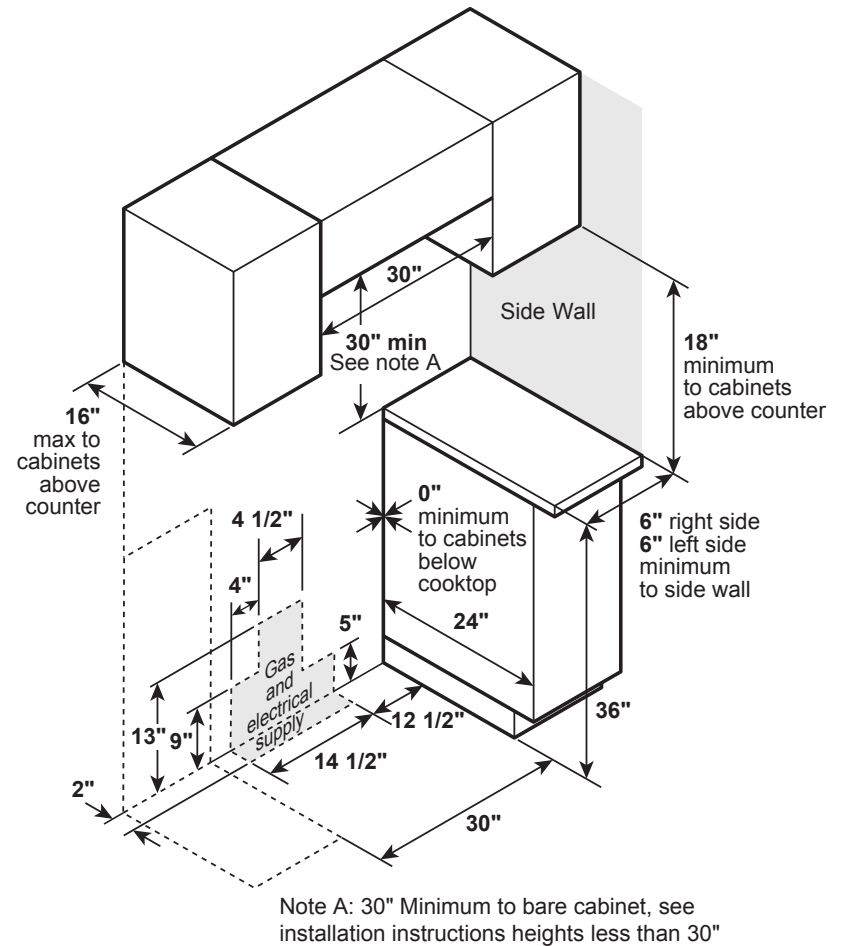

GAS PIPE AND ELECTRICAL OUTLET LOCATIONS

For answers to your Monogram, GE Café™, GE Profile™ or GE Appliances product questions, visit our website at geappliances.com or call GE Answer Center® Service, 800.626.2000.