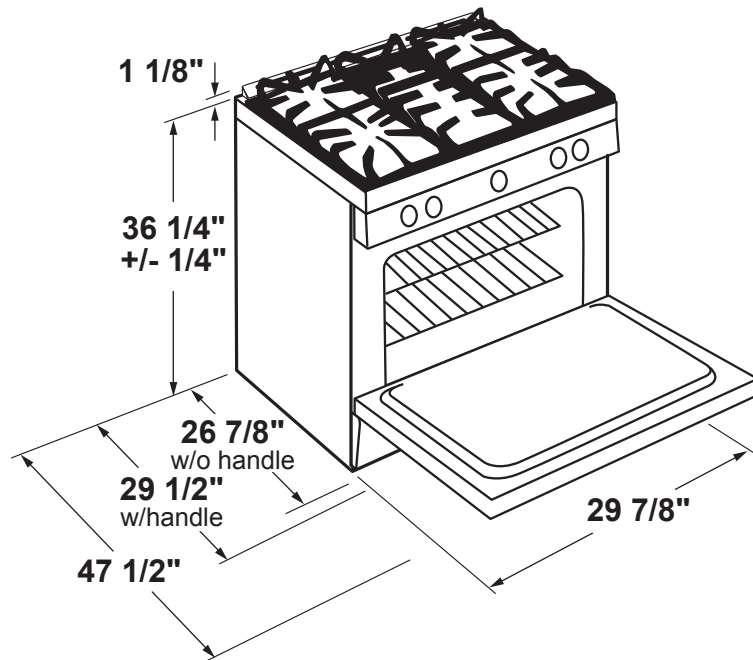

PGS930YP/BP

GE Profile™ 30" Smart Slide-In Front-Control Gas Fingerprint Resistant Range with No Preheat Air Fry

NOTE: Door handle protrudes 3" from door face. Cabinets and drawers on adjacent 45° and 90° walls should be placed to avoid interference with the handle.

NOTE: Cabinets installed adjacent to slide-in ranges must have an adhesion spec of at least 194° temperature rating.

INSTALLATION INFORMATION: Before installing, consult installation instructions packed with product for current dimensional data.

For all installations, install the required rear trim to back of range with 4 screws provided.