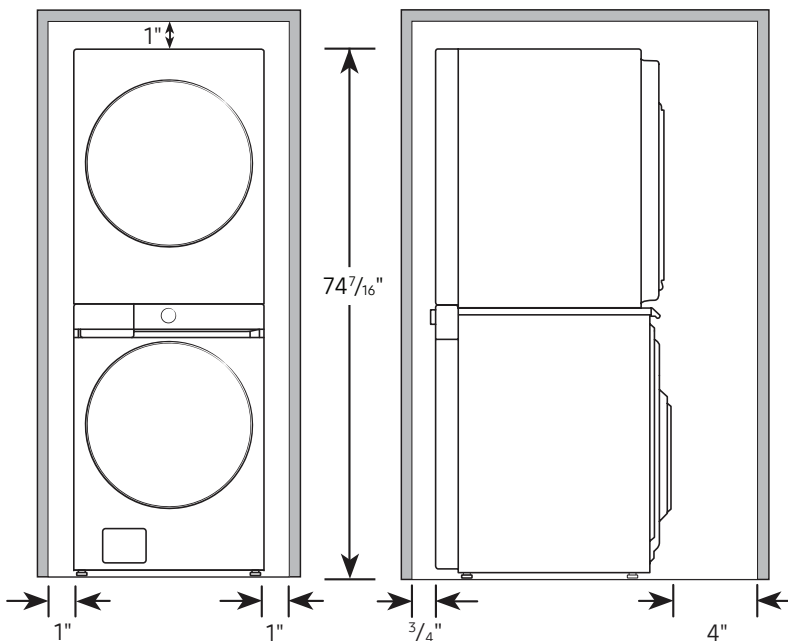

WH46DBH500EV

Bespoke AI Laundry Hub™ 4.6 cu. ft. Large Capacity Single Unit Washer with Flex Auto Dispense System and 7.6 cu. ft. Electric Dryer in Brushed Black

Dimensions

Alcove or Closet Installation

The front of the alcove or closet must have two unobstructed air openings for a combined minimum total area of 72 in.²

Connection Dimensions*

Back and side views

*Measurements are approximations for frame only.