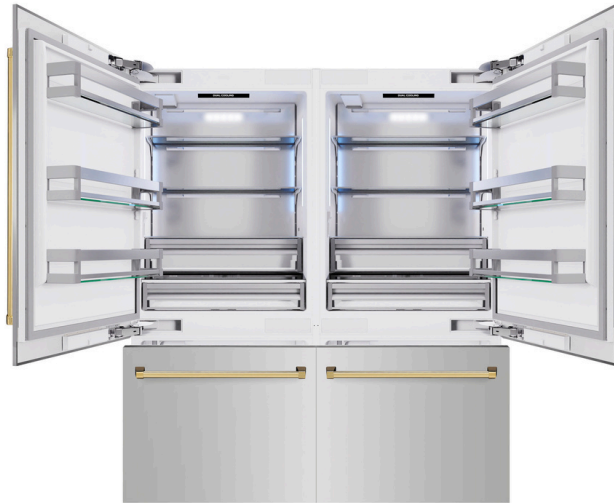

ZLINE Autograph Edition 72 in. 39.6 cu. ft. French Door Built-In Bottom Freezer Refrigerator with Water Dispensers and Ice Makers in Stainless Steel with Polished Gold Accents (RBITZ-304-72G)

INTRODUCTION

Luxury isn't meant to be desired - it's meant to be attainable. The ZLINE Autograph Edition 72 in. 39.6 cu. ft. French Door Built-In Bottom Freezer Refrigerator with Water Dispensers and Ice Makers in Stainless Steel with Polished Gold Accents (RBITZ-304-72G) provides the ultimate upgrade to the center of your home by pairing premium dual cooling technology with enhanced storage capacity for multiple grocery items. Achieve ZLINE Attainable Luxury® excellence with innovative features designed to enhance your kitchen's cooling and freezing capability.

LED Illumination - Easily spot items inside both fridge compartments thanks to cool white LED interior lights along the walls and ceiling that illuminate when you open both doors

Adjustable Shelves and Bins - Easily store larger items with 6 spill-resistant glass shelves and 6 door bins in the fridge compartment, as well as 4 full-extension drawers in the freezer

ZLINE
ATTAINABLE LUXURY®

SPECIFICATIONS IN-DEPTH

GENERAL PROPERTIES

SKU	RBITZ-304-72G
Finish	Polished Gold
Additional Temp Zone Control	30°F (-1°C) - 41°F (5°C)
Capacity	39.6 cu. ft.
Decibels	43 dBA
Door Alarm	Yes
Door Bins	6
Door Style	French Door
Flex Drawer Capacity	2.2 cu. ft.
Freezer Capacity	11.2 cu. ft.
Freezer Door Style	Pull-Out Drawer
Freezer Drawer Bins	4
Ice Maker	Yes
Ice/Water Dispenser Location	Internal
Lights	8 LED (6 fridge, 2 freezer)
Number of Fridge Shelves	6
Mount Type	Built-In