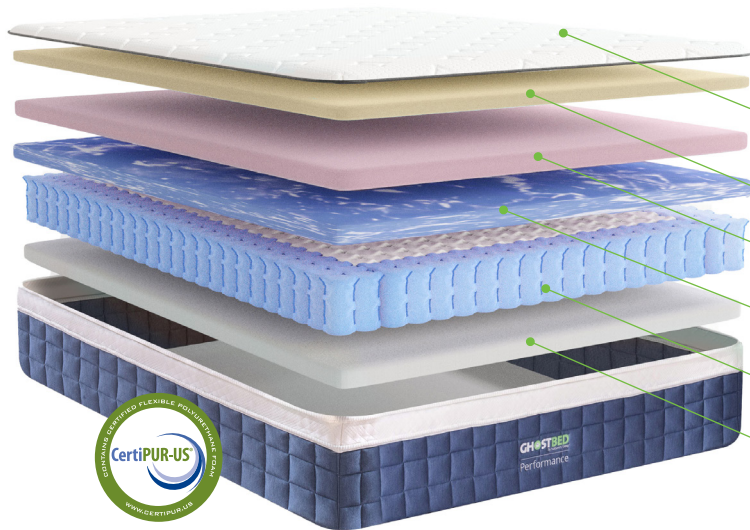

SCAN TO LEARN
ABOUT THE
GH^oSTBED
Performance

PERFORMANCE

14"
Medium

Supportive yet soft, our best-selling hybrid features the best of both worlds: sturdy, individually wrapped coils combined with the plush comfort of gel memory foam. With a plush Euro top for extra softness, you'll feel instant contouring while still getting the support you need for spinal alignment. Plus, you'll stay comfortable (and sweat-free) thanks to the cool-to-the-touch cover with extra cooling fibers woven in.

BALANCED, HYBRID COMFORT

3 types of foam for a perfectly balanced, medium feel. Durable, pocketed coils with reinforced edge support. Exclusive Ghost Bounce foam contours like memory foam, yet responds like latex

MATTRESS COMPOSITION

- Cool-to-the-touch Ghost Ice Cover
- 1.5" Cooling Fiber
- 2" Ghost Bounce layer
- 2" Gel Memory Foam
- 8" Spirited Edge™ Innerspring Coil Unit
- .5" High-Density Base Foam

SIZE	SKU#
Twin	GWPR33
Twin XL	GWPR39
Full	GWPR46
Queen	GWPR50
King	GWPR66
Cal King	GWPR67