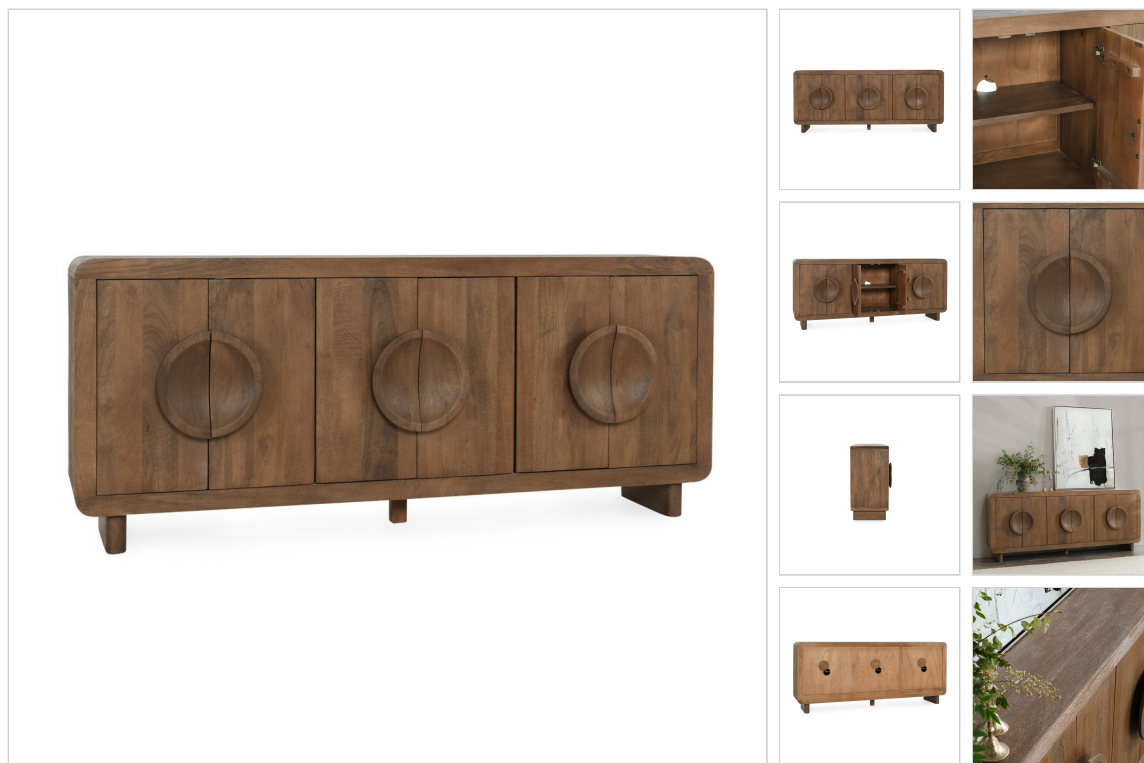

SKU: 52010922

## VALLY 6DR BUFFET – ARTISAN BROWN

### DETAILS

Materials: Mango Wood

Individual Product Dimensions: 85.50W x 18.00D x 36.00H

### SHIPPING

Total Boxes: 1

Product Cubic Feet: 44.2

Packaged Dimensions: 89.00W x 22.00D x 39.00H

Arrives Assembled