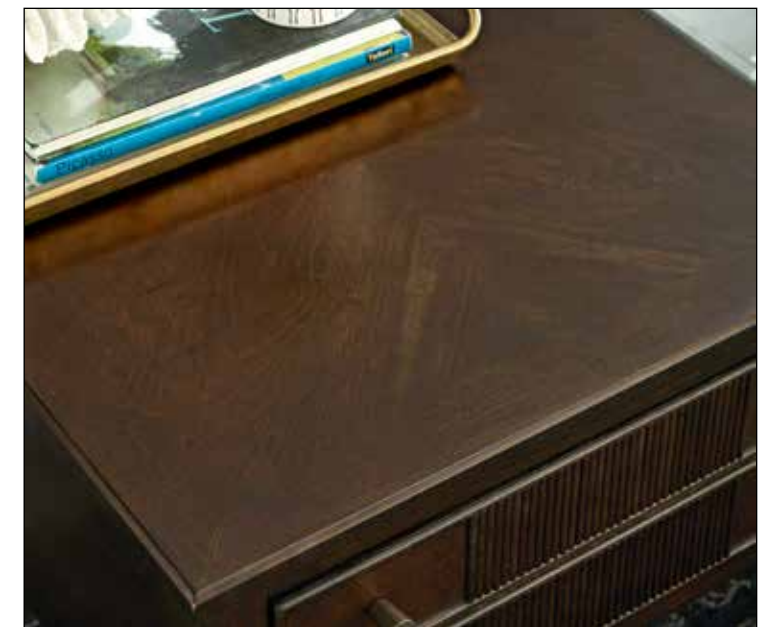

Right:
674-910 Rectangular Cocktail
Table top detail