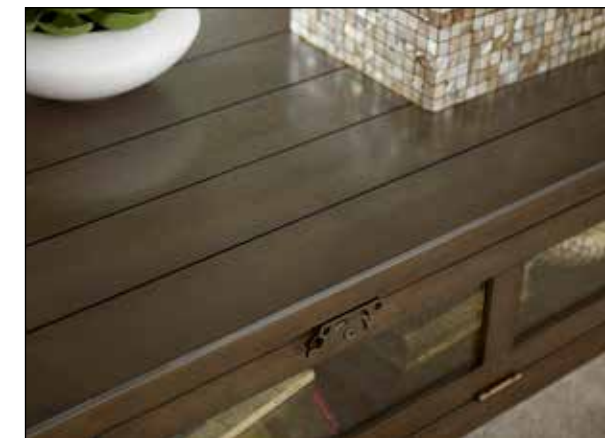

818-913 Small Rectangular
Cocktail Table top detail