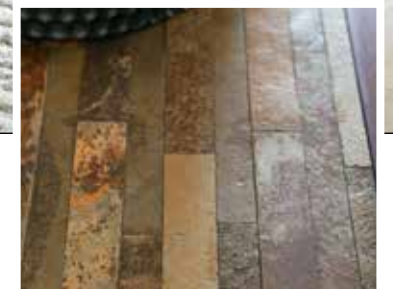

675-913 Rectangular Cocktail Table top detail