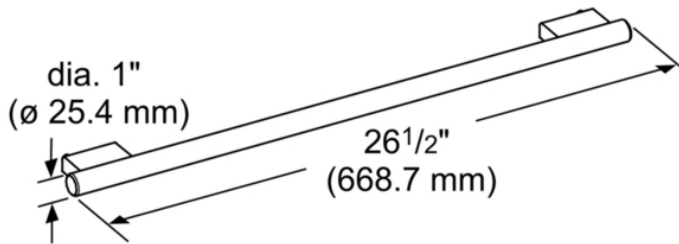

30" Masterpiece Handle New

Product Features

Notes: Please refer to installation instructions. Installation instructions are available at www.thermador.com. Specifications are correct at the time of printing. Thermador reserves the right to change product specifications and design at any time, without notice.

1 800 735 4328 | WWW.THERMADOR.COM | 1901 Main Street, Suite 600 Irvine, CA 92614

©2022 BSH HOME APPLIANCES CORPORATION, ALL RIGHTS RESERVED LITHO DATE: 12/2022

30" Masterpiece Handle New

measurements in inches (mm)

Product Features

	Accessory
SKU	MS30HNDL20
Internal article number	00000000011024425
EAN code	825225944713
Net weight	2.000
	2
UPC code	825225944713
Product image	MCSA02072444_H9413_1460187_MS30HNDL20_cm