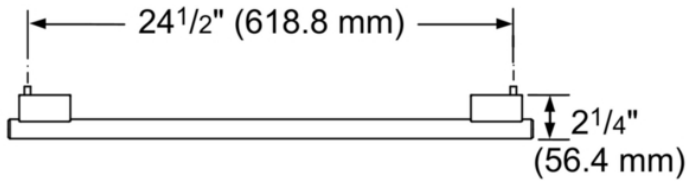

30" Masterpiece Handle New

Product Features

Notes: Please refer to installation instructions. Installation instructions are available at www.thermador.com. Specifications are correct at the time of printing. Thermador reserves the right to change product specifications and design at any time, without notice.

1 800 735 4328 | WWW.THERMADOR.COM | 1901 Main Street, Suite 600 Irvine, CA 92614

©2022 BSH HOME APPLIANCES CORPORATION, ALL RIGHTS RESERVED LITHO DATE: 12/2022

30" Masterpiece Handle New

measurements in inches (mm)

Product Features

	Accessory
SKU	MS30HNDL20
Internal article number	00000000011024425
EAN code	825225944713
Net weight	2.000
	2
UPC code	825225944713
Product image	MCSA02072444_H9413_1460187_MS30HNDL20_cm