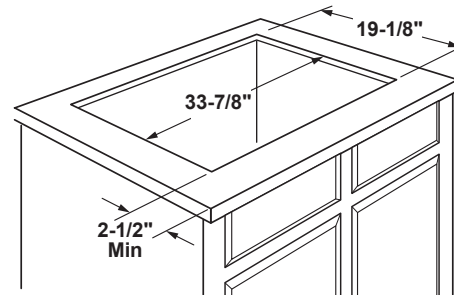

PGP7036DL/SL/BM

GE Profile™ Series 36" Built-In Gas Cooktop

DIMENSIONS AND INSTALLATION INFORMATION

AGA REQUIREMENT: All gas cooktop models require 7/16" free area below cooktop height to combustible material. Requires 18" minimum from countertop to adjacent overhead cabinets.

NOTE: If installing with a GE Profile™ Telescopic Downdraft System, consult both cooktop and downdraft installation instructions packed with product before installing. Cooktop gas/electric supply may need to be re-routed to install downdraft.

ELECTRICAL RATING: 120V, 60Hz, 5A

INSTALLATION WITH SINGLE WALL OVEN INFORMATION:

30" Gas Cooktops are approved for use over select GE 27" and 30" Wall Ovens and Warming Drawers. 30" and 36" Gas cooktops are approved for use over select 30" Wall Ovens and Warming Drawers. Refer to cooktop and wall oven/warming drawer installation instructions packed with product for current dimensional data.

INSTALLATION INFORMATION: Before installing, consult installation instructions, packed with product, for current dimensional data.

Dimension and installation information are shown in inches.
*Allow 5-3/4" depth at rear for electrical and gas connections