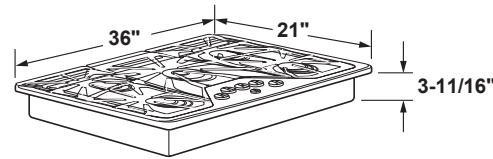

PGP7036DL/SL/BM

GE Profile™ Series 36" Built-In Gas Cooktop

DIMENSIONS AND INSTALLATION INFORMATION

AGA REQUIREMENT: All gas cooktop models require 7/16" free area below cooktop height to combustible material. Requires 18" minimum from countertop to adjacent overhead cabinets.

NOTE: If installing with a GE Profile™ Telescopic Downdraft System, consult both cooktop and downdraft installation instructions packed with product before installing. Cooktop gas/electric supply may need to be re-routed to install downdraft.

ELECTRICAL RATING: 120V, 60Hz, 5A

INSTALLATION WITH SINGLE WALL OVEN INFORMATION:

30" Gas Cooktops are approved for use over select GE 27" and 30" Wall Ovens and Warming Drawers. 30" and 36" Gas cooktops are approved for use over select 30" Wall Ovens and Warming Drawers. Refer to cooktop and wall oven/warming drawer installation instructions packed with product for current dimensional data.

INSTALLATION INFORMATION: Before installing, consult installation instructions, packed with product, for current dimensional data.

Dimension and installation information are shown in inches.
*Allow 5-3/4" depth at rear for electrical and gas connections