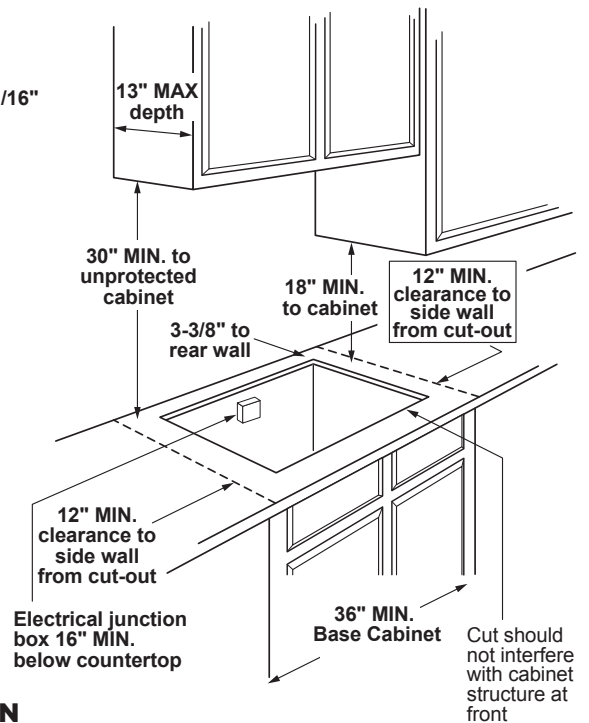

NOTE: If installing with a GE Profile™ Telescopic Downdraft System, consult both cooktop and downdraft installation instructions packed with product before installing. Cooktop gas/electric supply may need to be re-routed to install downdraft.

ELECTRICAL RATING: 120V, 60Hz, 5A

INSTALLATION WITH SINGLE WALL OVEN INFORMATION:

30" Gas Cooktops are approved for use over select GE 27" and 30" Wall Ovens and Warming Drawers. 30" and 36" Gas cooktops are approved for use over select 30" Wall Ovens and Warming Drawers. Refer to cooktop and wall oven/warming drawer installation instructions packed with product for current dimensional data.

INSTALLATION INFORMATION: Before installing, consult installation instructions, packed with product, for current dimensional data.

Dimension and installation information are shown in inches.
*Allow 5-3/4" depth at rear for electrical and gas connections