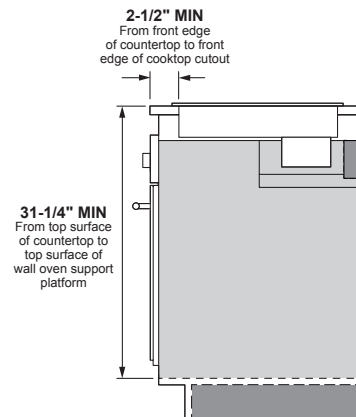

For answers to your Monogram, GE Café™ Series, GE Profile™ Series or GE Appliances product questions, visit our website at geappliances.com or call GE Answer Center® Service, 800.626.2000.