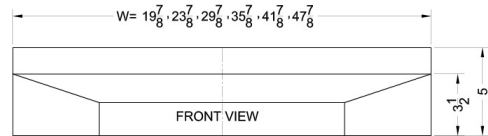

Shell36B

5" x 36" x 18" (H x W x D)

36" wide shell hood in black

Highlights:

36" wide shell hood to match 36" ranges

Black finish and contemporary styling

Made in the USA

Product Features:

No electrical components	Shell hoods do not include light or fan
Black finish	White, bisque, and stainless steel shell hoods also available in same size
30 inch width	Designed to match 36 inch ranges; also available in 20, 24, and 30 inch widths
Made in the USA	Solidly constructed for years of use
More sizes available	Additional sizes can be specially ordered (minimums apply)

Shell36B Specifications:

Overview	
Height of Cabinet	5.0" (13 cm)
Width	36.0" (91 cm)
Depth	18.0" (46 cm)
Cabinet	Black
Weight	10.0 lbs. (5 kg)
Shipping Weight	12.0 lbs. (5 kg)
Parts & Labor Warranty	1 Year

MODEL NO.	WIDTH
SHELL20	19 7/8"
SHELL24	23 7/8"
SHELL30	29 7/8"
SHELL36	35 7/8"
SHELL42SS	41 7/8"
SHELL48SS	47 7/8"