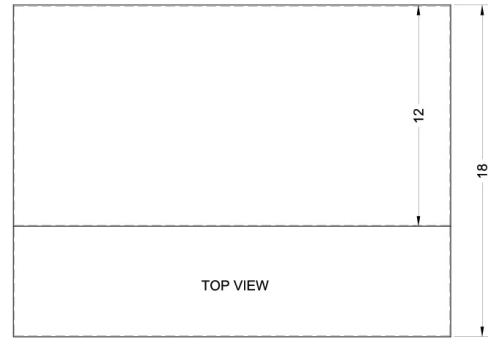

Shell36B

5" x 36" x 18" (H x W x D)

36" wide shell hood in black

Highlights:

36" wide shell hood to match 36" ranges

Black finish and contemporary styling

Made in the USA

Product Features:

No electrical components	Shell hoods do not include light or fan
Black finish	White, bisque, and stainless steel shell hoods also available in same size
30 inch width	Designed to match 36 inch ranges; also available in 20, 24, and 30 inch widths
Made in the USA	Solidly constructed for years of use
More sizes available	Additional sizes can be specially ordered (minimums apply)

Shell36B Specifications:

Overview	
Height of Cabinet	5.0" (13 cm)
Width	36.0" (91 cm)
Depth	18.0" (46 cm)
Cabinet	Black
Weight	10.0 lbs. (5 kg)
Shipping Weight	12.0 lbs. (5 kg)
Parts & Labor Warranty	1 Year

MODEL NO.	WIDTH
SHELL20	19 7/8"
SHELL24	23 7/8"
SHELL30	29 7/8"
SHELL36	35 7/8"
SHELL42SS	41 7/8"
SHELL48SS	47 7/8"