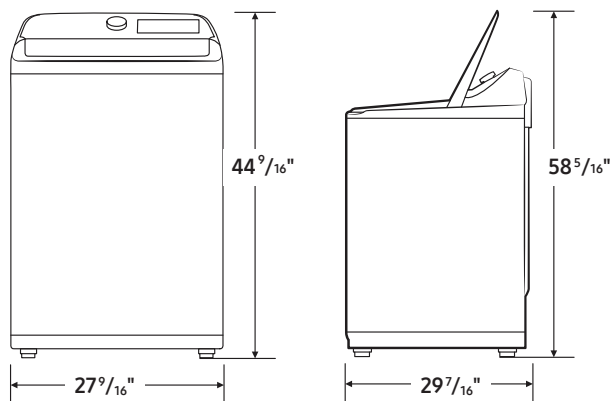

#### Product Dimensions & Weight (WxHxD)

Dimensions: 27<sup>9</sup>/<sub>16</sub>" x 44<sup>9</sup>/<sub>16</sub>" x 29<sup>7</sup>/<sub>16</sub>"

Weight: 130.1 lbs

#### Shipping Dimensions & Weight (WxHxD)

Dimensions: 30<sup>1</sup>/<sub>8</sub>" x 46<sup>7</sup>/<sub>8</sub>" x 31<sup>1</sup>/<sub>4</sub>"

Weight: 138.9 lbs

### Dimensions

Actual color may vary. Design, specifications, and color availability are subject to change without notice. Non-metric weights and measurements are approximate.

©2022 Samsung Electronics America, Inc. 85 Challenger Road, Ridgefield Park, NJ 07660. Tel: 800-SAMSUNG. samsung.com. Samsung is a registered trademark of Samsung Electronics Co. Ltd.