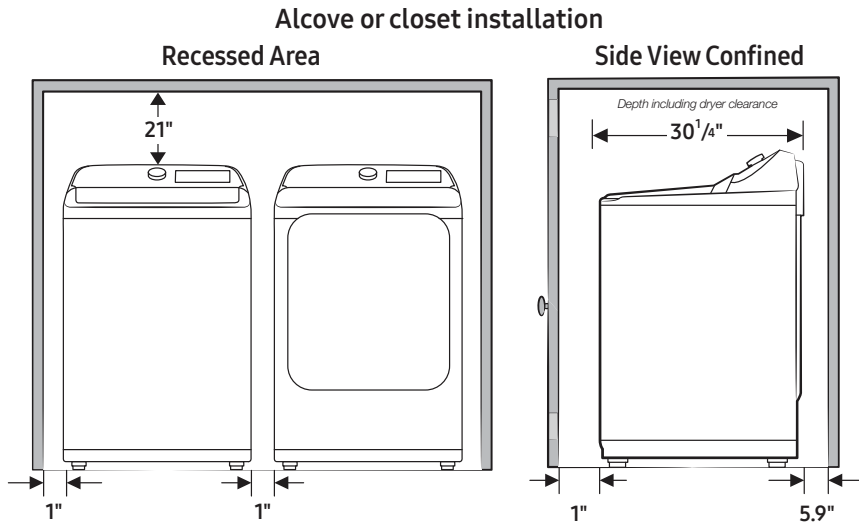

WA50R5200AW

SAMSUNG

Samsung Top Load Washer with Active WaterJet

5.0 cu. ft. Capacity DOE

Installation Specifications

Minimum clearances for closets and alcoves:

Sides – 1"
Top – 21"
Rear – 5.9"
Closet Front – 1"

If both the washer and a dryer are installed in the same location, the front of the alcove or closet must have two unobstructed air openings for a combined minimum total area of 72-inch². This clearance requirement is applicable for washers only.

For dryer's clearance requirement, see the dryer's user manual.

10 Preset Washing Cycles:

Normal, Bedding/Waterproof, Heavy Duty, Permanent Press, Whites, Delicates/Hand Wash, Quick Wash, Self Clean, Rinse and Spin, Spin Only

7 Additional Washing Options:

Delay End, Presoak, Alarm Off, Child Lock, Fabric Softener, Deep Fill, Smart Care

5 Temperature Levels:

Hot, Warmer, Warm, Cool, Cold

5 Spin Speeds:

High, Medium High, Medium, Low, No Spin

5 Soil Levels:

Heavy, Medium Heavy, Normal, Medium Low, Light

Dispenser Trays:

Main Wash, Softener, Bleach

Warranty

One (1) Year Parts and Labor

Three (3) Years Stainless Tub Part (Part Only)

Washing DD (Direct Drive Motor)

Motor Part (Part Only):

Ten (10) Years

Twenty (20) Years Limited to "U.S.-Assembled" Washers Only

Product Dimensions & Weight (WxHxD)

Dimensions: 27⁹/₁₆" x 44⁹/₁₆" x 29⁷/₁₆"

Weight: 130.1 lbs

Shipping Dimensions & Weight (WxHxD)

Dimensions: 30¹/₈" x 46⁷/₈" x 31¹/₄"

Weight: 138.9 lbs

Color

White

Model

WA50R5200AW

UPC Code

887276300528

Matching Dryer (Electric/Gas)

White

DVE50R5200W

887276300733

White

DVG50R5200W

887276300764