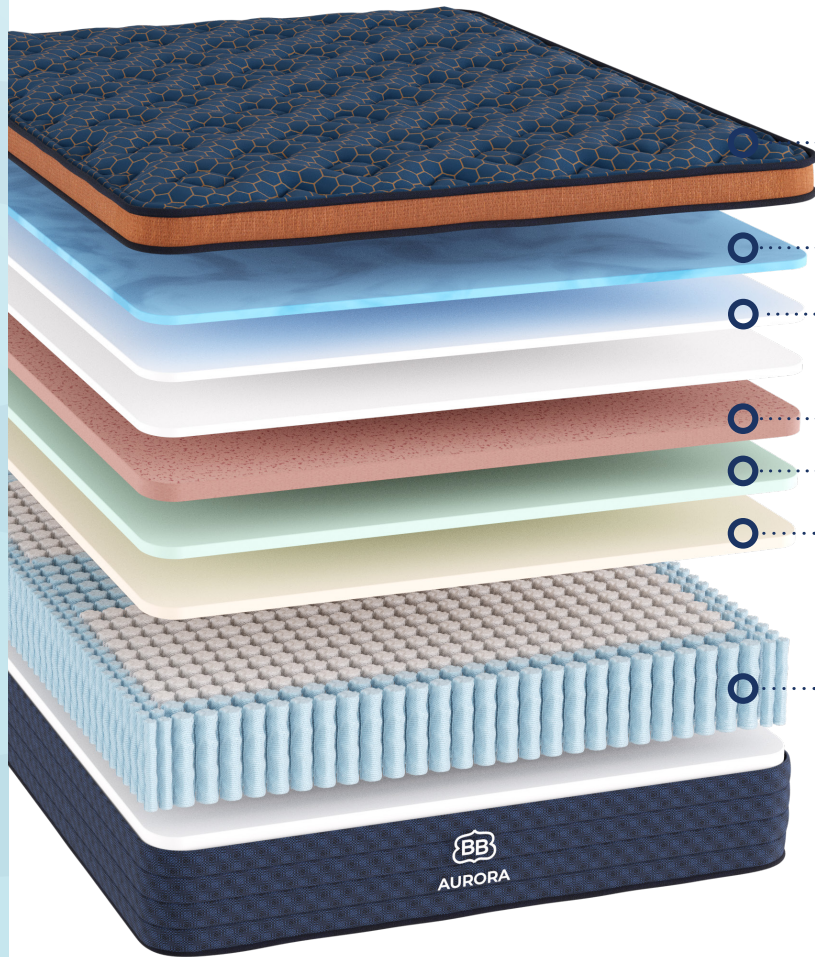

**BROOKLYN
BEDDING**

Aurora Cloud Pillow Top

GlacioTex Cooling Cloud Pillow Top

GlacioTex™ Cooling Cover with a dual layer of cozy pillow top foam that provides ultimate contouring and pressure point relief.

ThermoPhase Foam

A temperature-regulating foam that absorbs and releases heat to maintain your ideal sleep temperature.

Quilt Foam

Provides moisture-wicking breathability while resisting body impressions for optimal look and feel.

VX 3.5 Copper Responsive Foam

A 3.5lb responsive foam infused with copper particles that quickly responds to your every move while you sleep.

HD 3.0 Memory Foam

A 3lb high-density foam that offers contouring to your body, providing adaptive comfort and pressure relief.

Variflex Transition Foam

Superior response foam enhances the contouring effects while offering balanced support to your body.

Ascension Zoned Coil

Zoned encased coils that provide exceptional motion isolation, edge reinforcement, and support where you need it most.