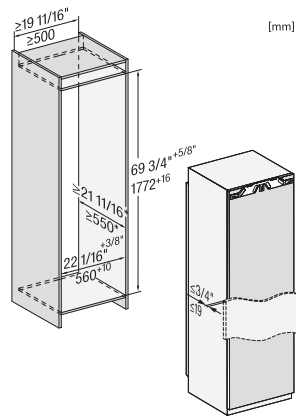

KS 7793 D
 PerfectCool refrigerator
 with PerfectFresh Active, FlexiLight 2.0, and FlexiTray for maximum convenience.

EAN: 4002516424697 / Material number: 11749850 / Old Material Number: 36779301USA

Niche depth in in.(mm)	21 3/4 (550)
Appliance width in in.(mm)	22 1/8 (559)
Appliance height in in.(mm)	69 3/4 (1770)
Appliance depth in in.(mm)	21 1/2 (546)
Weight in lbs.(kg)	152 (68.8)
Current consumption in milliampere (mA)	1200
Voltage in V	115
Fuse rating in A	10
Number of phases	1
Frequency in Hz	60
Replacing bulbs	Customer Service
Standard accessories	
Egg rack	•
PerfectFresh organization box	•

KS 7793 D

PerfectCool refrigerator

with PerfectFresh Active, FlexiLight 2.0, and FlexiTray for maximum convenience.

KS7793D, FNS7794E, side view (installation drawings) (US)

KS7793D, FNS7794E, built-in installation (*footnote) (installation drawings) (US)

*The declared energy consumption was calculated in a 560 mm deep niche. The appliance is fully functional in a 550 mm niche but the energy consumption will be slightly higher.