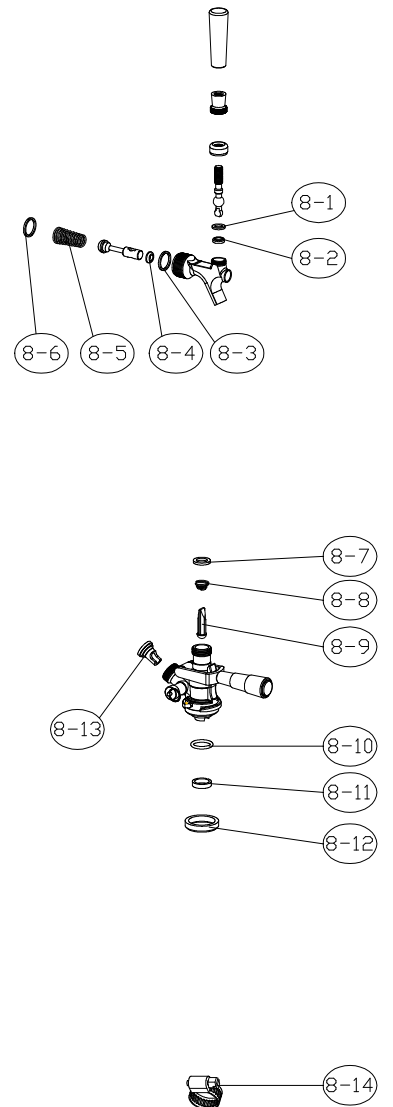

## Presrv Kegerator Double Tap Kit

### Double Tap Kit

Connect (A) to (A) , (B) to (B) ,etc.

### Spare Parts Bag Contents

**PRKFK-02SSC**

<b>Ref #</b>	<b>Part #</b>	<b>Description</b>	<b>Qty.</b>
1	50500175	Double Tap Tower Assembly	1
1-4	01020070	Tower Screw, M5x16	4
1-5	56220056	Tap Tower Rubber Gasket	1
2	56230004	Tap w/Handle	2
3	54050092	Keg Coupler, D-Style	2
4	56230005	C02 Regulator, Double	1
5	54150023	Stainless Steel Clamp	4
6	56150015	Gas Line, 5/16" ID x 9/16 OD	2
7	56260001	C02 Tank	1
8	05000177	Spare Parts Bag	1
8-1		Silicon Washer for Tap Handle, D 1.8mm	1
8-2		Nylon Washer for Tap Handle, D 3.4mm	1
8-3		O-Ring for Tap, D 2mm	1
8-4		Black Washer for Tap, D 3.2mm	1
8-5		Spring for Tap	1
8-6		O-Ring for Tap, D 1.9mm	1
8-7		Silicon Washer for Keg Coupler, D 3mm	2
8-8		Spring for Keg Coupler	1
8-9		Plastic Stopper for Keg Coupler	1
8-10		O-Ring for Keg Coupler, D 3mm	2
8-11		Probe Seal for Keg Coupler, D 5mm	1
8-12		Body Seal for Keg Coupler, D 13mm	1
8-13		Check Valve for Keg Coupler	1
8-14		Stainless Steel Clamp for Gas Line	2