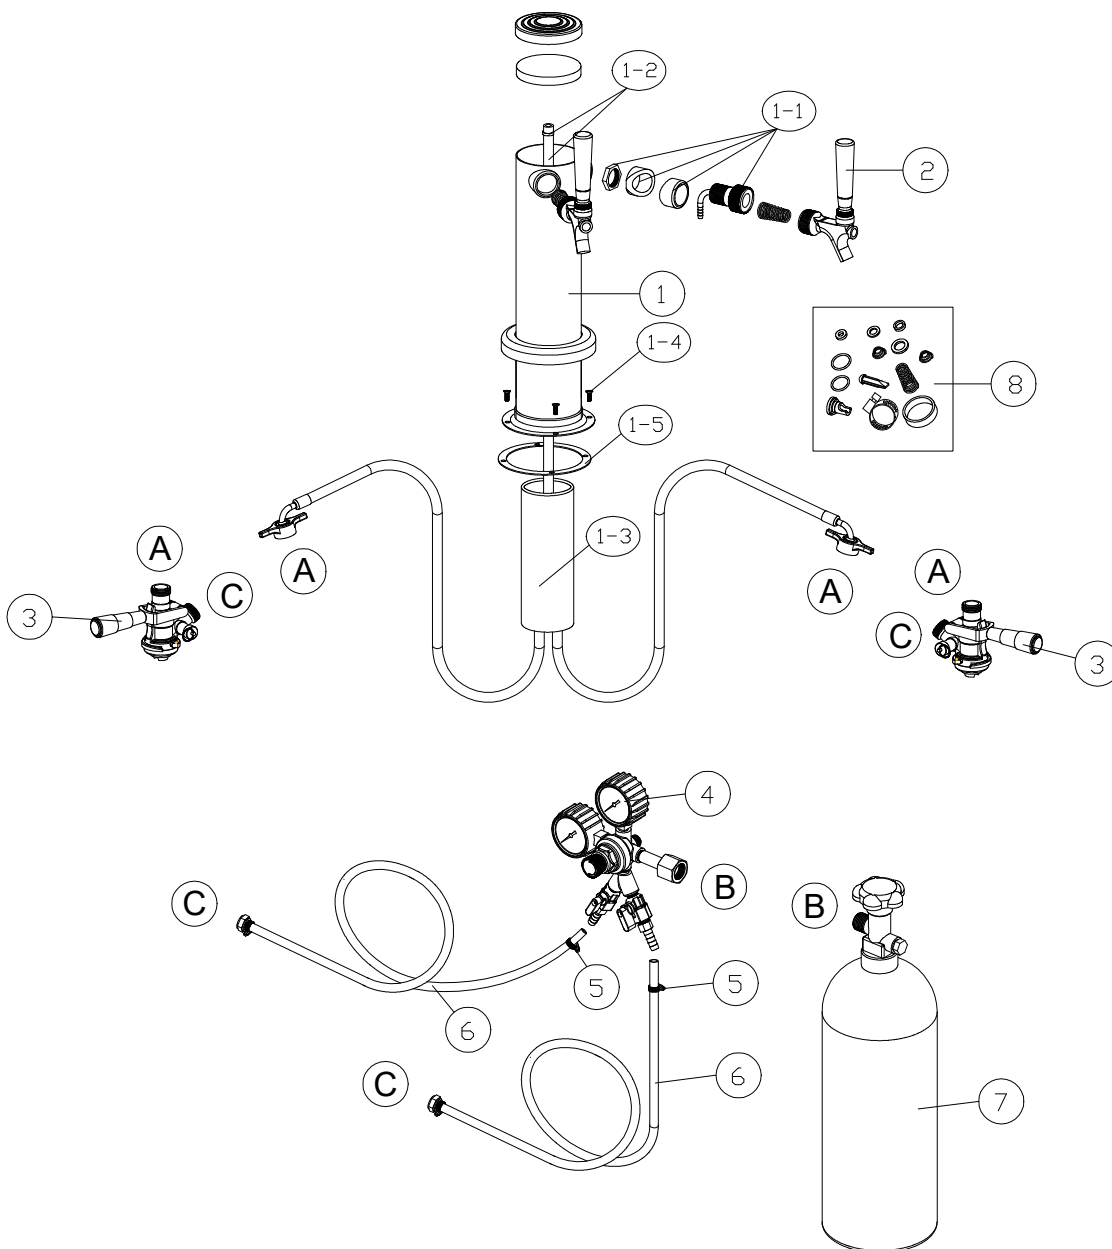

# PRKFK-02SSC

## Presrv Kegerator Double Tap Kit

### Double Tap Kit

Connect (A) to (A) , (B) to (B) ,etc.

### Spare Parts Bag Contents

**PRKFK-02SSC**

<b>Ref #</b>	<b>Part #</b>	<b>Description</b>	<b>Qty.</b>
1	50500175	Double Tap Tower Assembly	1
1-4	01020070	Tower Screw, M5x16	4
1-5	56220056	Tap Tower Rubber Gasket	1
2	56230004	Tap w/Handle	2
3	54050092	Keg Coupler, D-Style	2
4	56230005	C02 Regulator, Double	1
5	54150023	Stainless Steel Clamp	4
6	56150015	Gas Line, 5/16" ID x 9/16 OD	2
7	56260001	C02 Tank	1
8	05000177	Spare Parts Bag	1
8-1		Silicon Washer for Tap Handle, D 1.8mm	1
8-2		Nylon Washer for Tap Handle, D 3.4mm	1
8-3		O-Ring for Tap, D 2mm	1
8-4		Black Washer for Tap, D 3.2mm	1
8-5		Spring for Tap	1
8-6		O-Ring for Tap, D 1.9mm	1
8-7		Silicon Washer for Keg Coupler, D 3mm	2
8-8		Spring for Keg Coupler	1
8-9		Plastic Stopper for Keg Coupler	1
8-10		O-Ring for Keg Coupler, D 3mm	2
8-11		Probe Seal for Keg Coupler, D 5mm	1
8-12		Body Seal for Keg Coupler, D 13mm	1
8-13		Check Valve for Keg Coupler	1
8-14		Stainless Steel Clamp for Gas Line	2