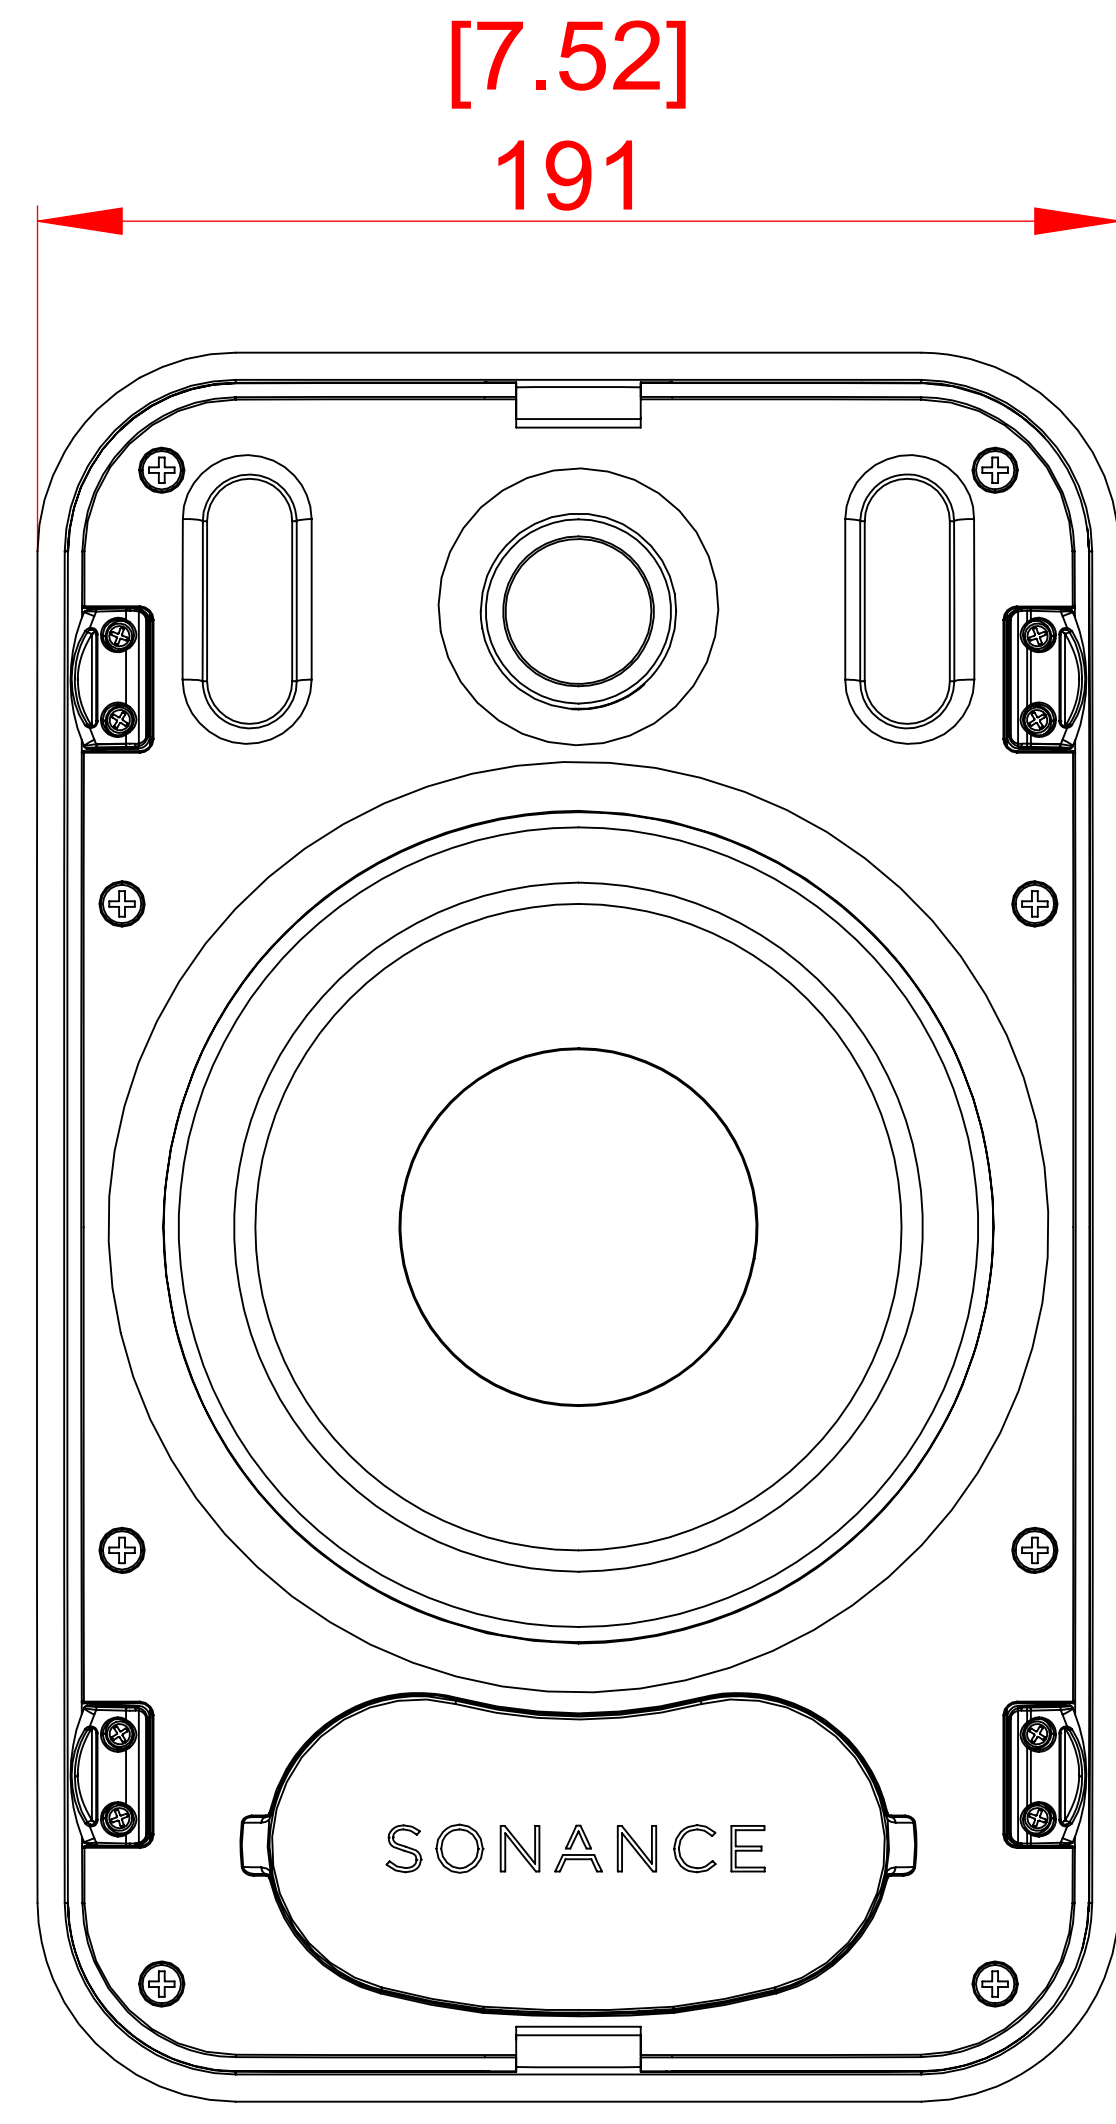

FRONT

LEFT

BACK

TOP

ISOMETRIC

SONANCE

991 Calle Amanecer, San Clemente, CA.
92673
58800 2-7777 949 492-7777
FAX 949 361-5579
www.sonance.com

PS-S63T MKII Speaker

SCALE: 3 : 4

DRAWN BY:

DRWN - PART NUMBER

REV.

SHEET: 01

RELEASED ON: