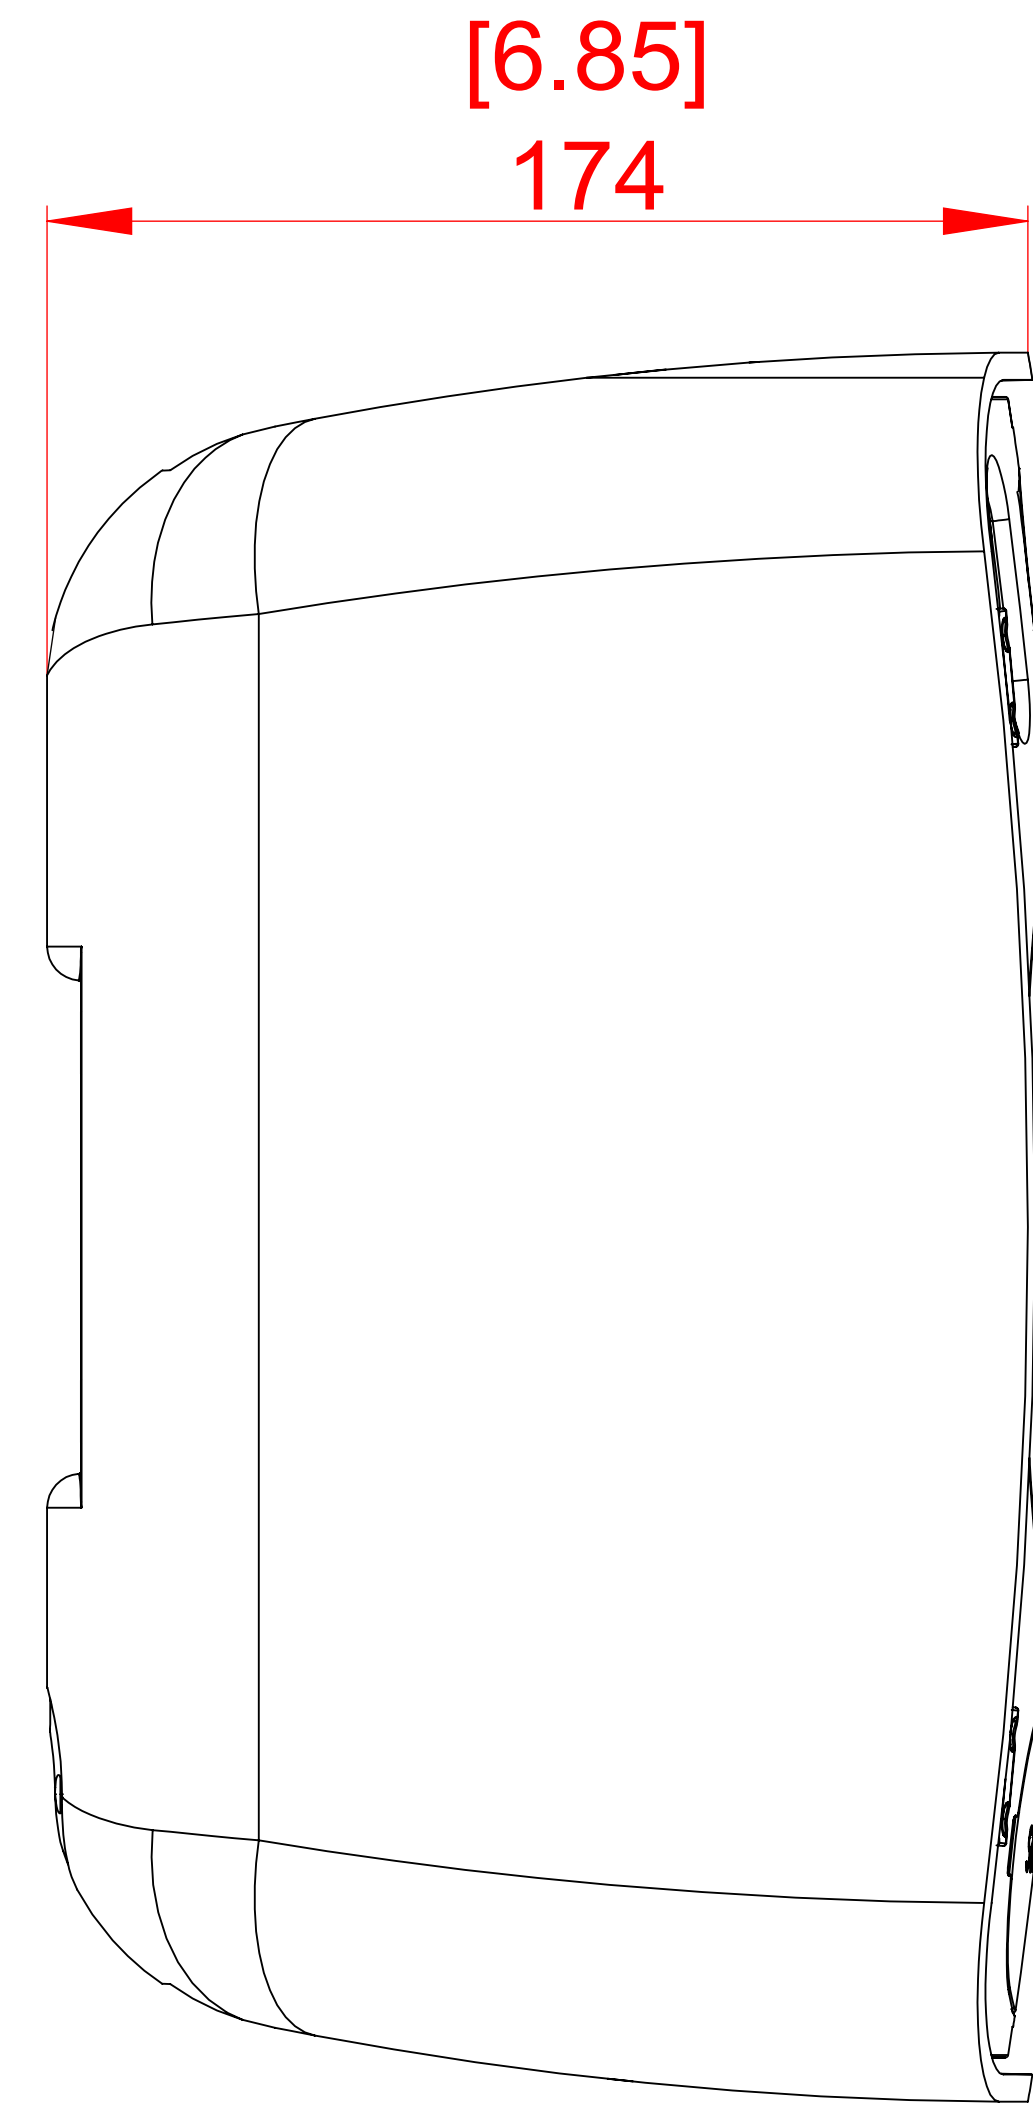

FRONT

LEFT

BACK

TOP

ISOMETRIC

SONANCE

991 Calle Amanecer, San Clemente, CA.
92673
58800 2-7777 949 492-7777
FAX 949 361-5579
www.sonance.com

PS-S63T MKII Speaker

SCALE: 3 : 4

DRAWN BY:

DRWN - PART NUMBER

REV.

SHEET: 01

RELEASED ON: