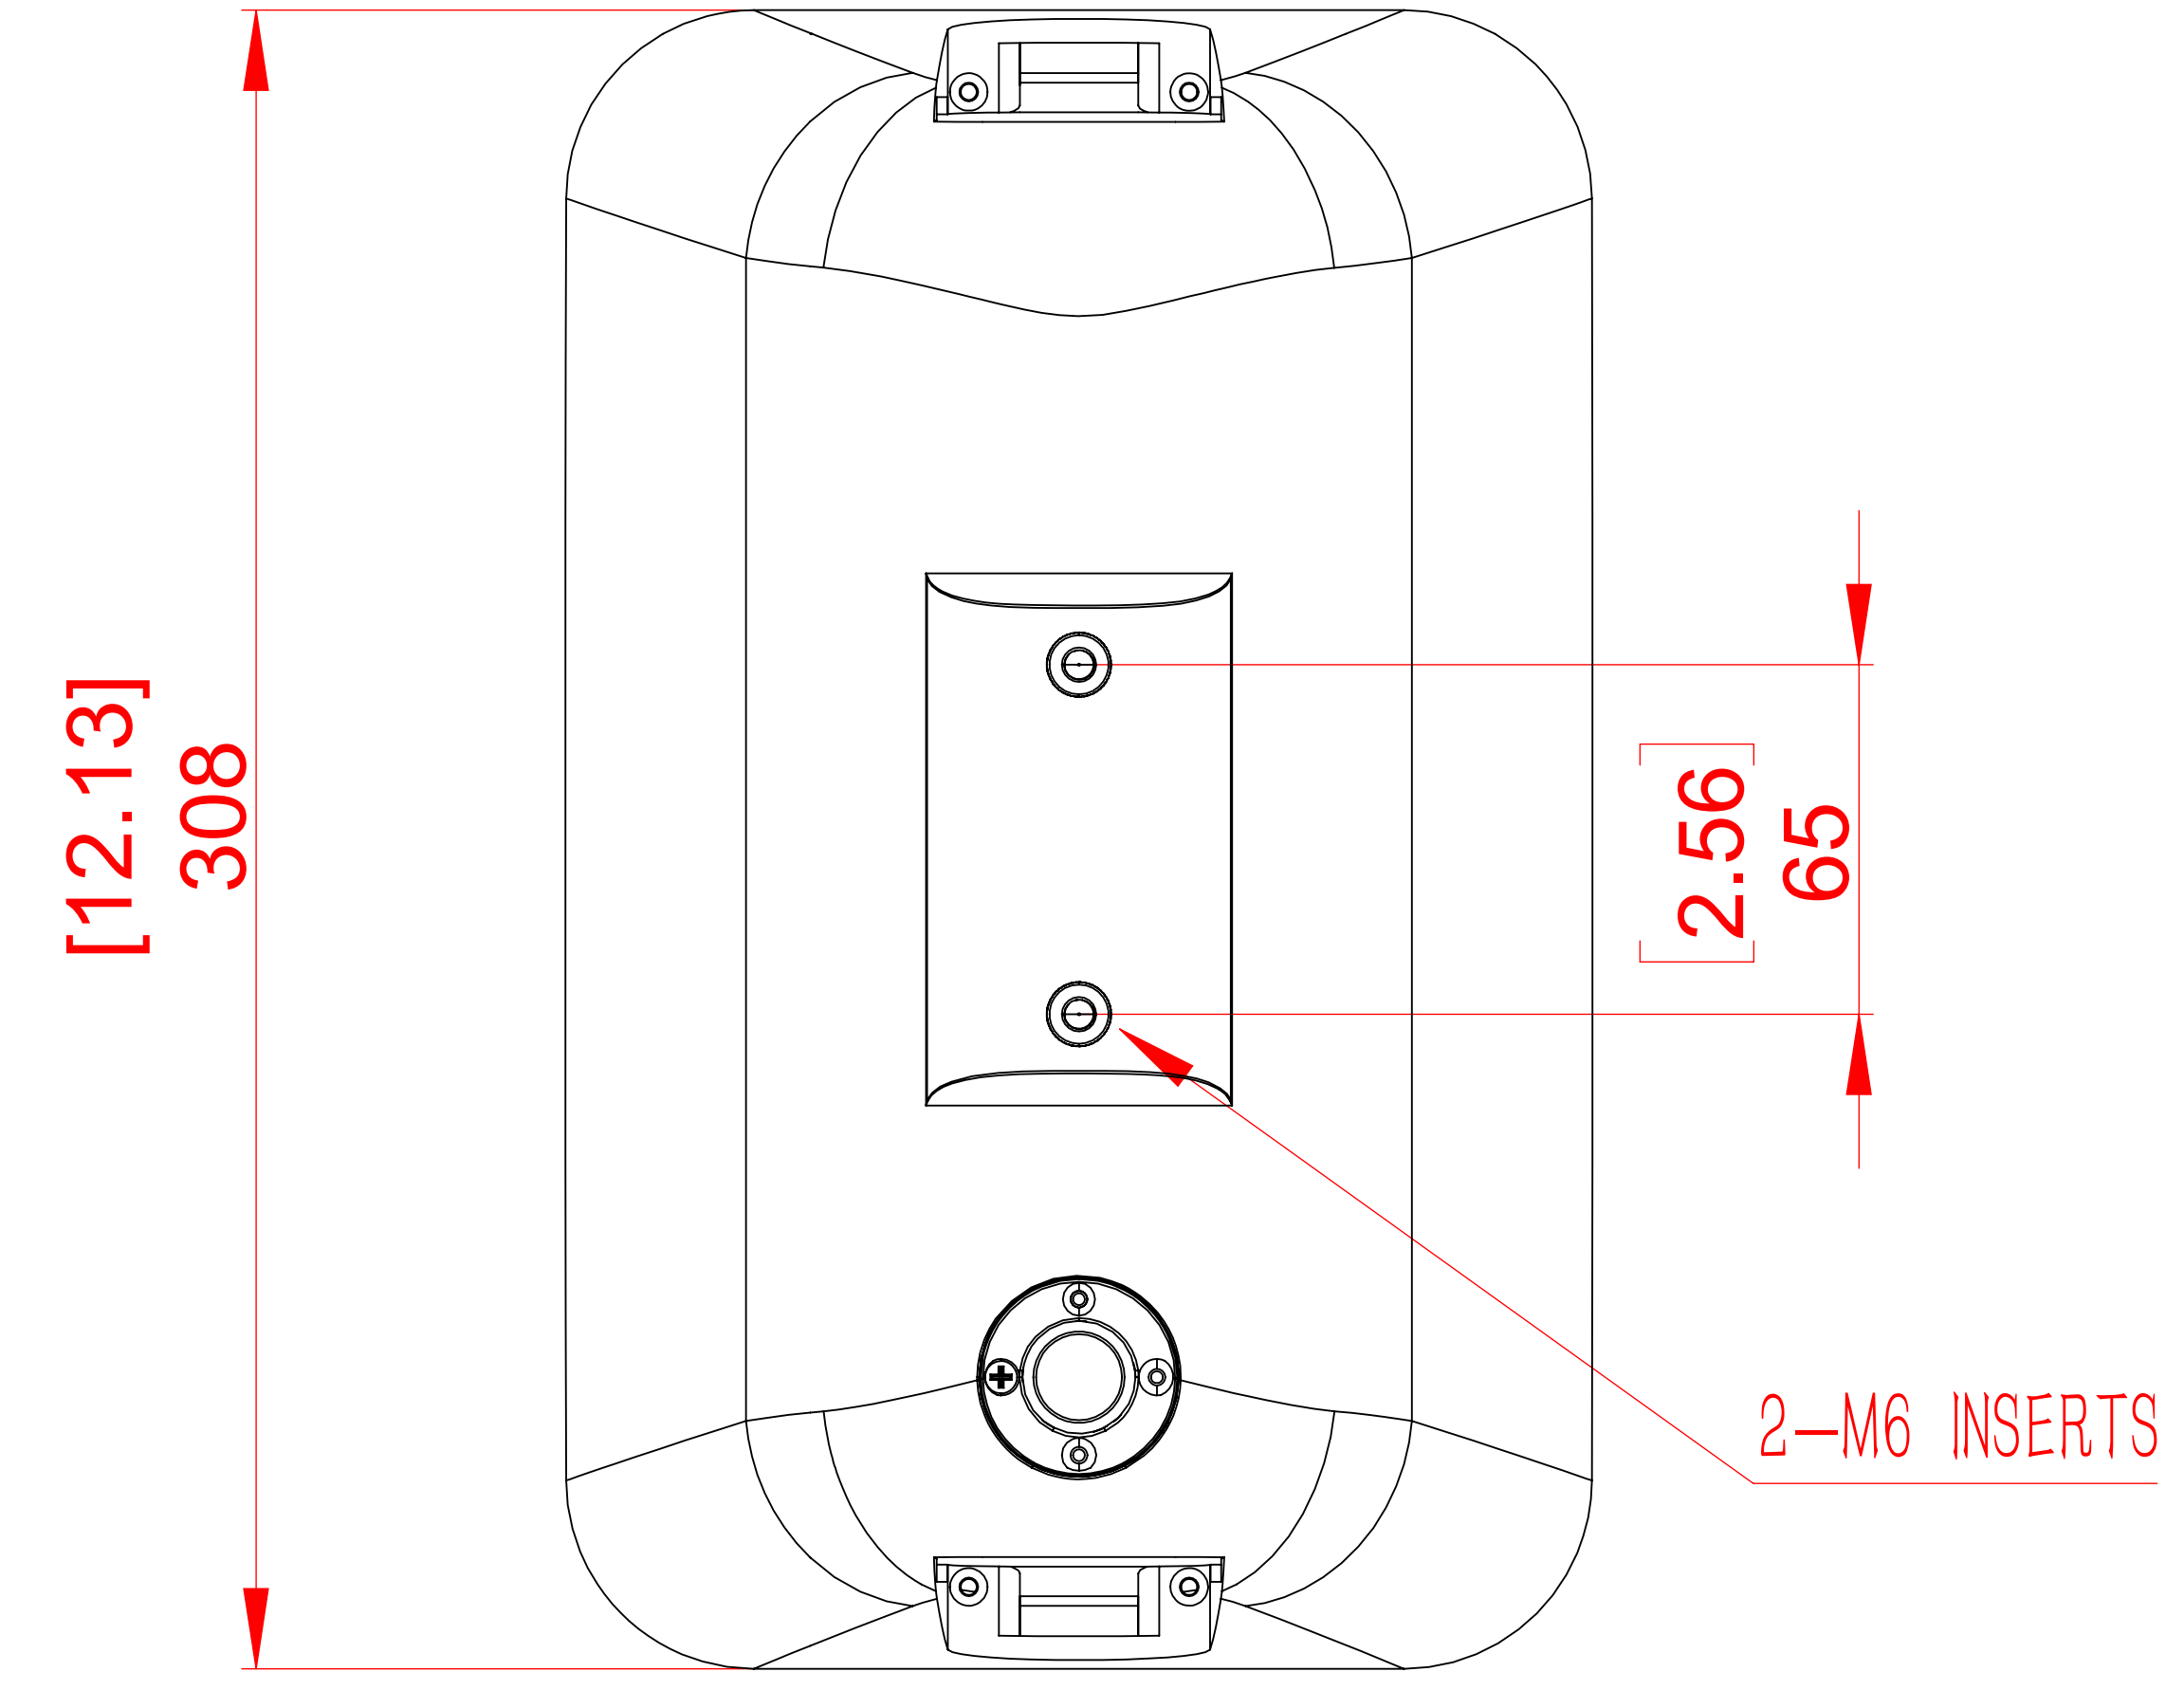

BACK

SONANCE

991 Calle Amanecer, San Clemente, CA.
92673
58800 2-7777 949 492-7777
FAX 949 361-5579
www.sonance.com

PS-S63T MKII Speaker

SCALE: 3 : 4

DRAWN BY:

DRWN - PART NUMBER

REV.

SHEET: 01

RELEASED ON: