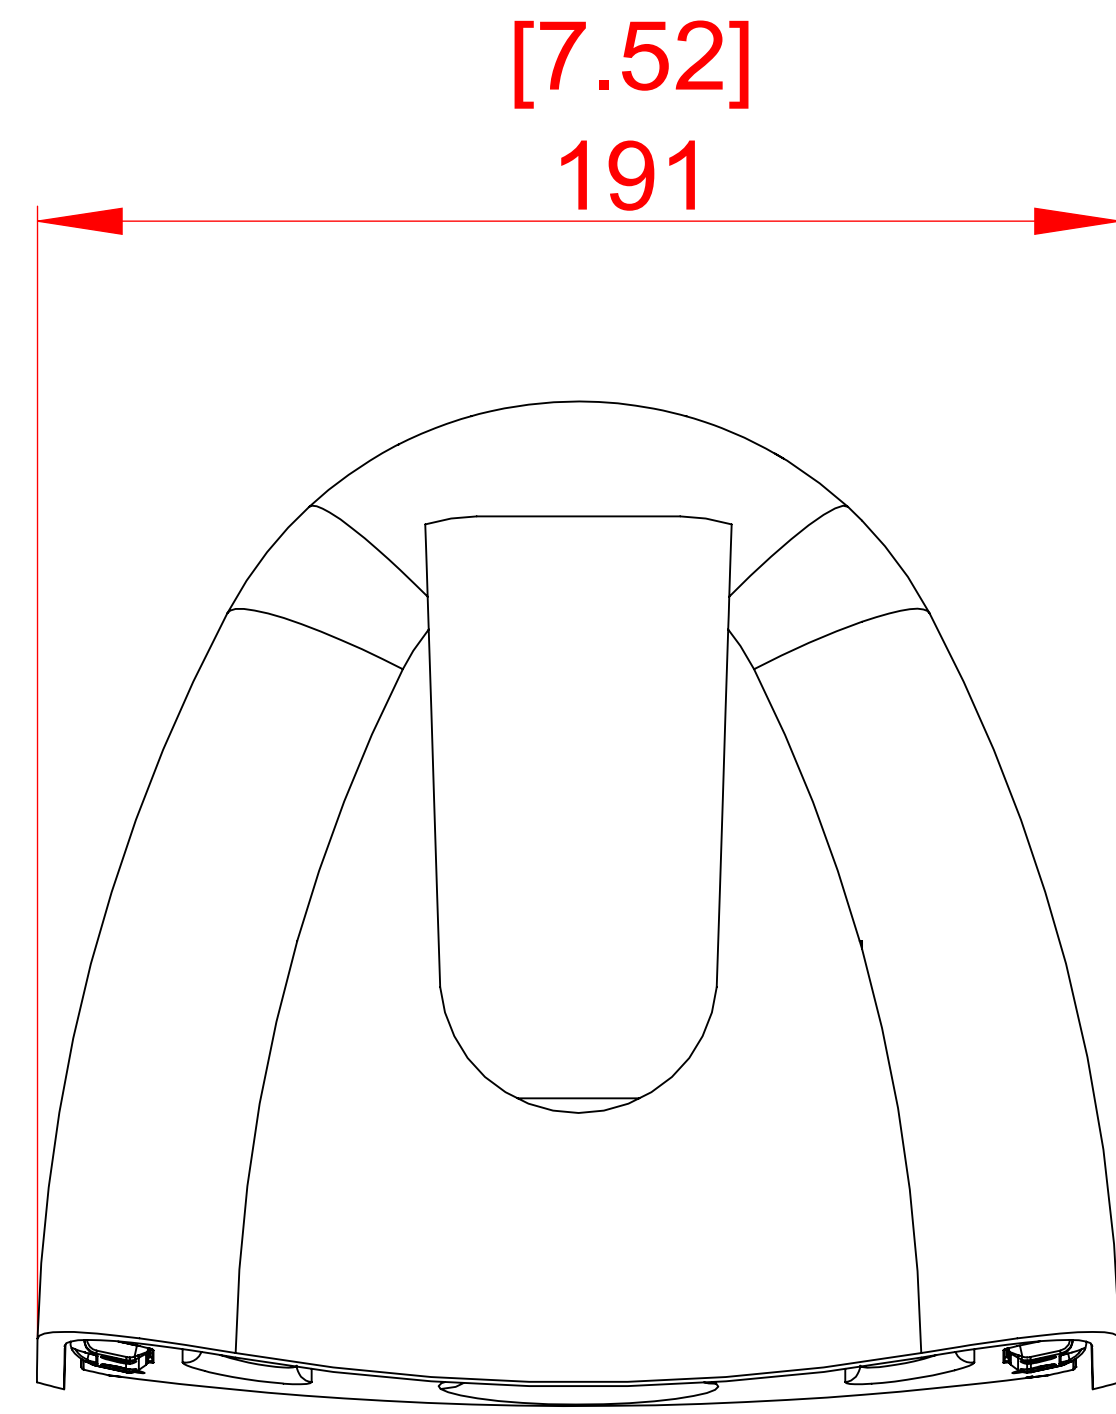

FRONT

LEFT

BACK

TOP

ISOMETRIC

SONANCE

991 Calle Amanecer, San Clemente, CA.
92673
58800 2-7777 949 492-7777
FAX 949 361-5579
www.sonance.com

PS-S63T MKII Speaker

SCALE: 3 : 4

DRAWN BY:

DRWN - PART NUMBER

REV.

SHEET: 01

RELEASED ON: