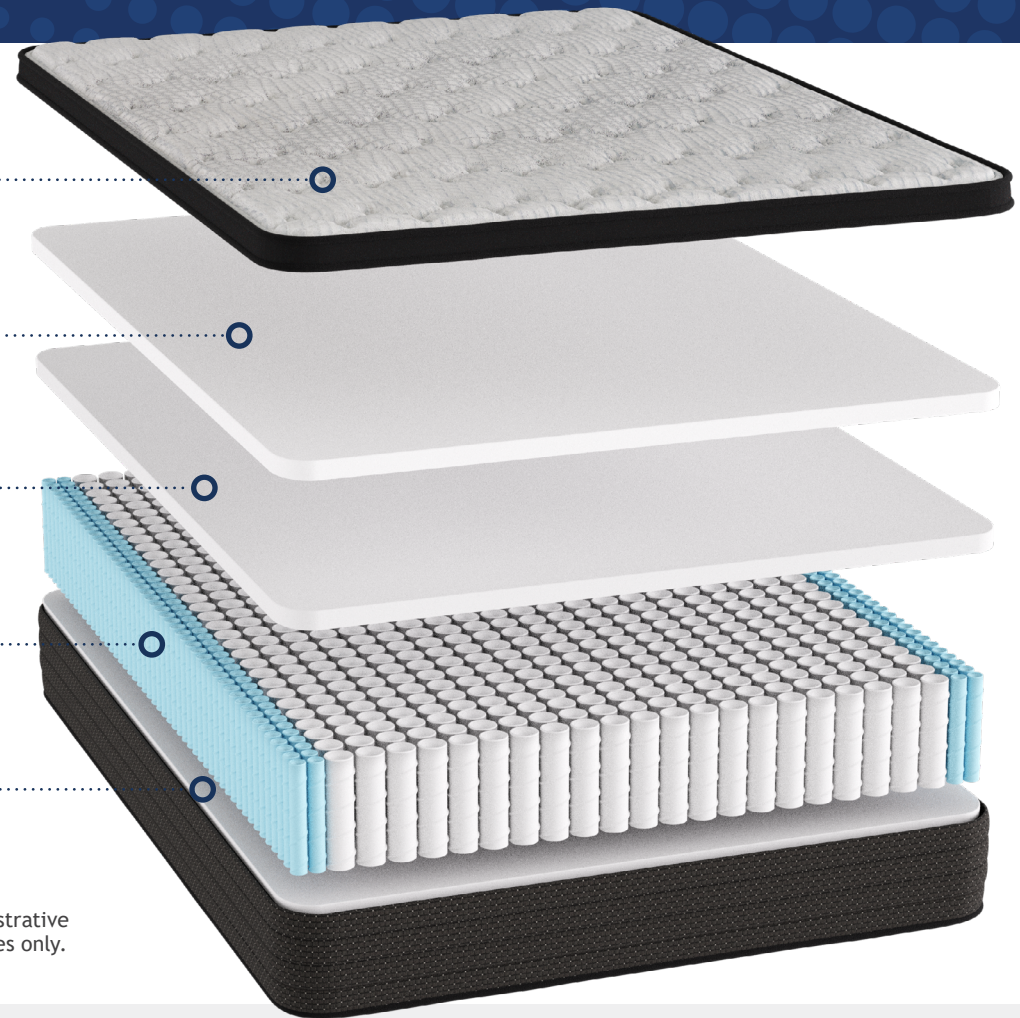

## HD Quilt Foam

Additional high-density foam quilted into the cover for an exceptional sleep surface.

## 1 1/2" HD Comfort Foam

Our high-density foams use our Comfort-lock® process to provide longer lasting comfort.

## 8" 800 Series with PowerEdge®

Provides responsive support with reduced motion transfer and enhanced edge support.

## HD Base Support Foam

The shock absorbing high-density base foam reduces motion transfer and provides long-lasting support.

For illustrative purposes only.

Height:

11 1/2"

Plus or Minus 1/2"

Comfort Level: