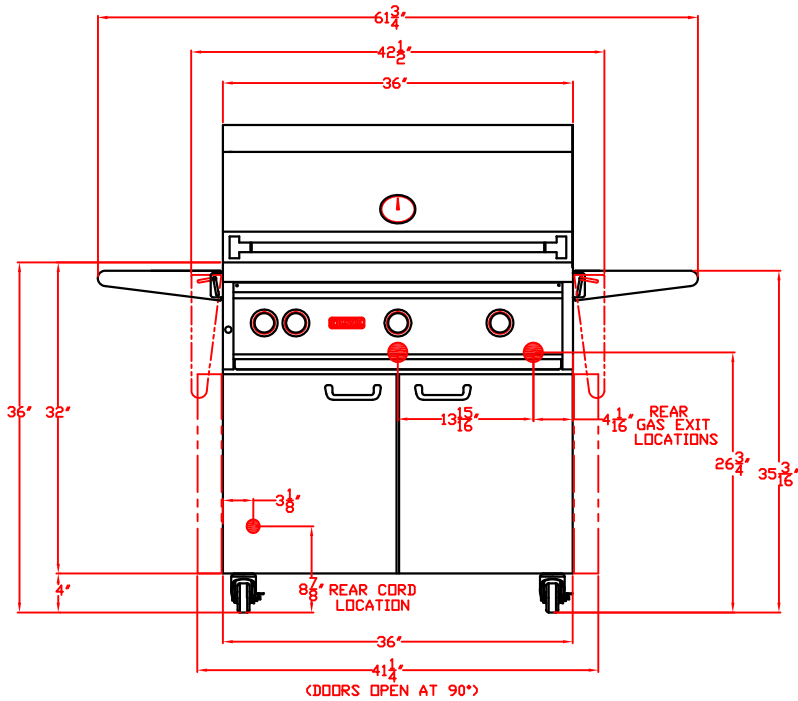

LYNX FREESTANDING 36" W/ DIMENSIONS

TOP VIEW

FRONT VIEW

RIGHT SIDE VIEW