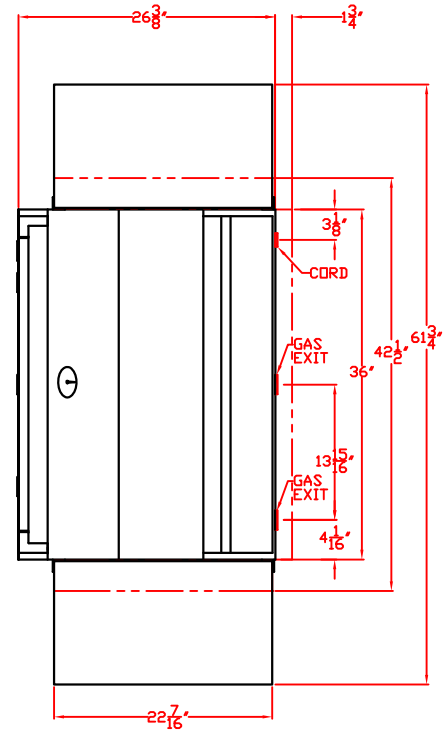

LYNX FREESTANDING 36" W/ DIMENSIONS

TOP VIEW

FRONT VIEW

RIGHT SIDE VIEW