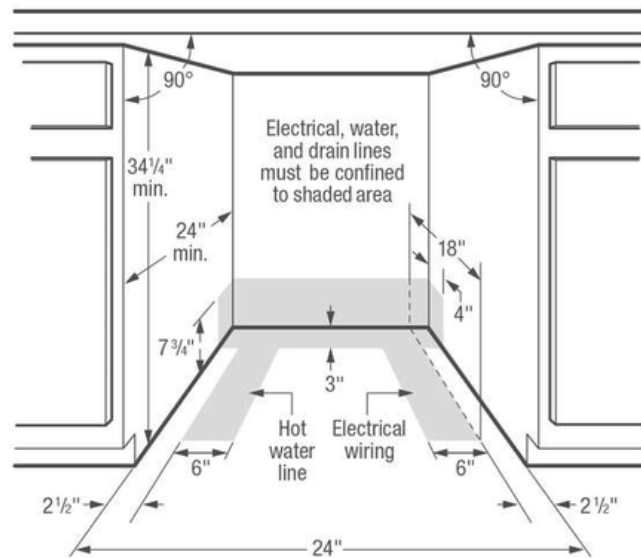

Awards

Reviewed.com Best of Year Award

2020

Installation Diagram