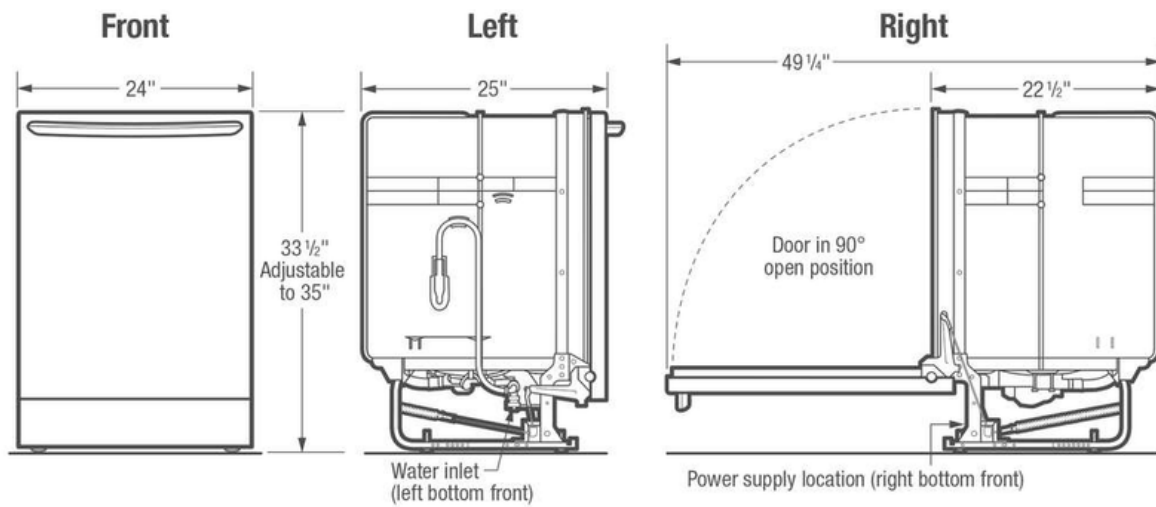

Awards

Reviewed.com Best of Year Award

2020

Installation Diagram