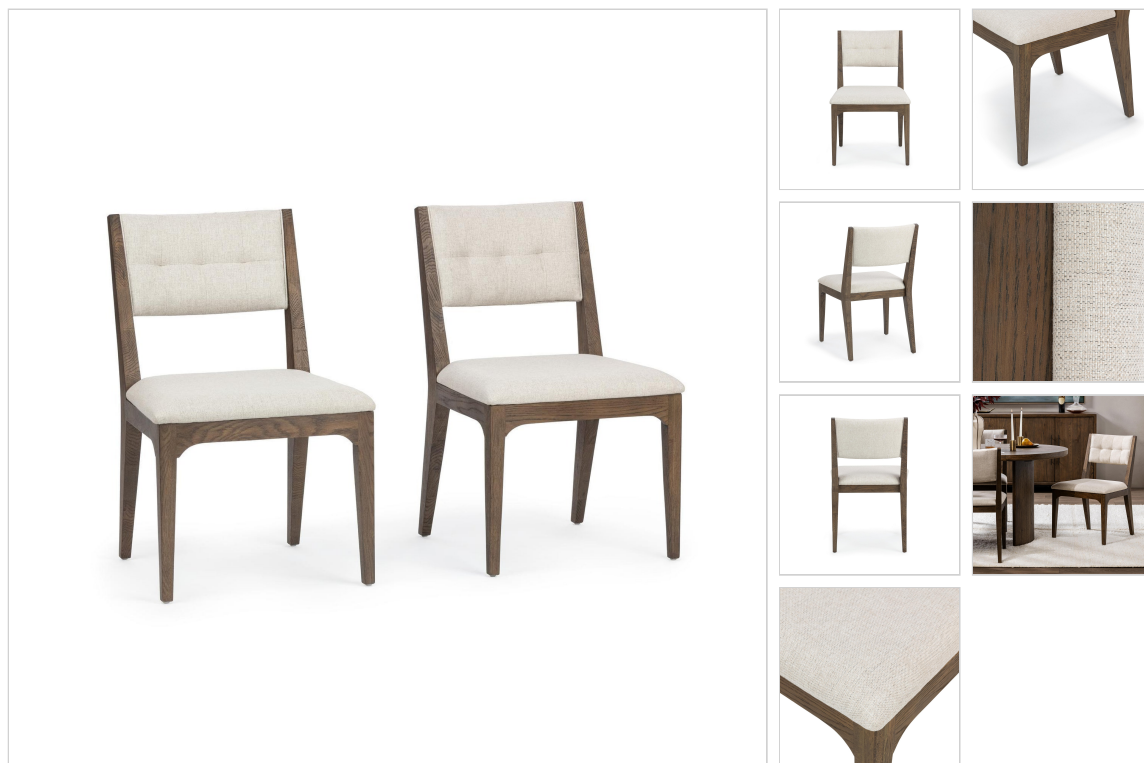

## ESTELLE DINING CHAIR SET OF 2 - SOFT COCOA

### DETAILS

Materials: 100% Polyester, Oak Wood

Individual Product Dimensions: 21.00W x 22.50D x 34.00H