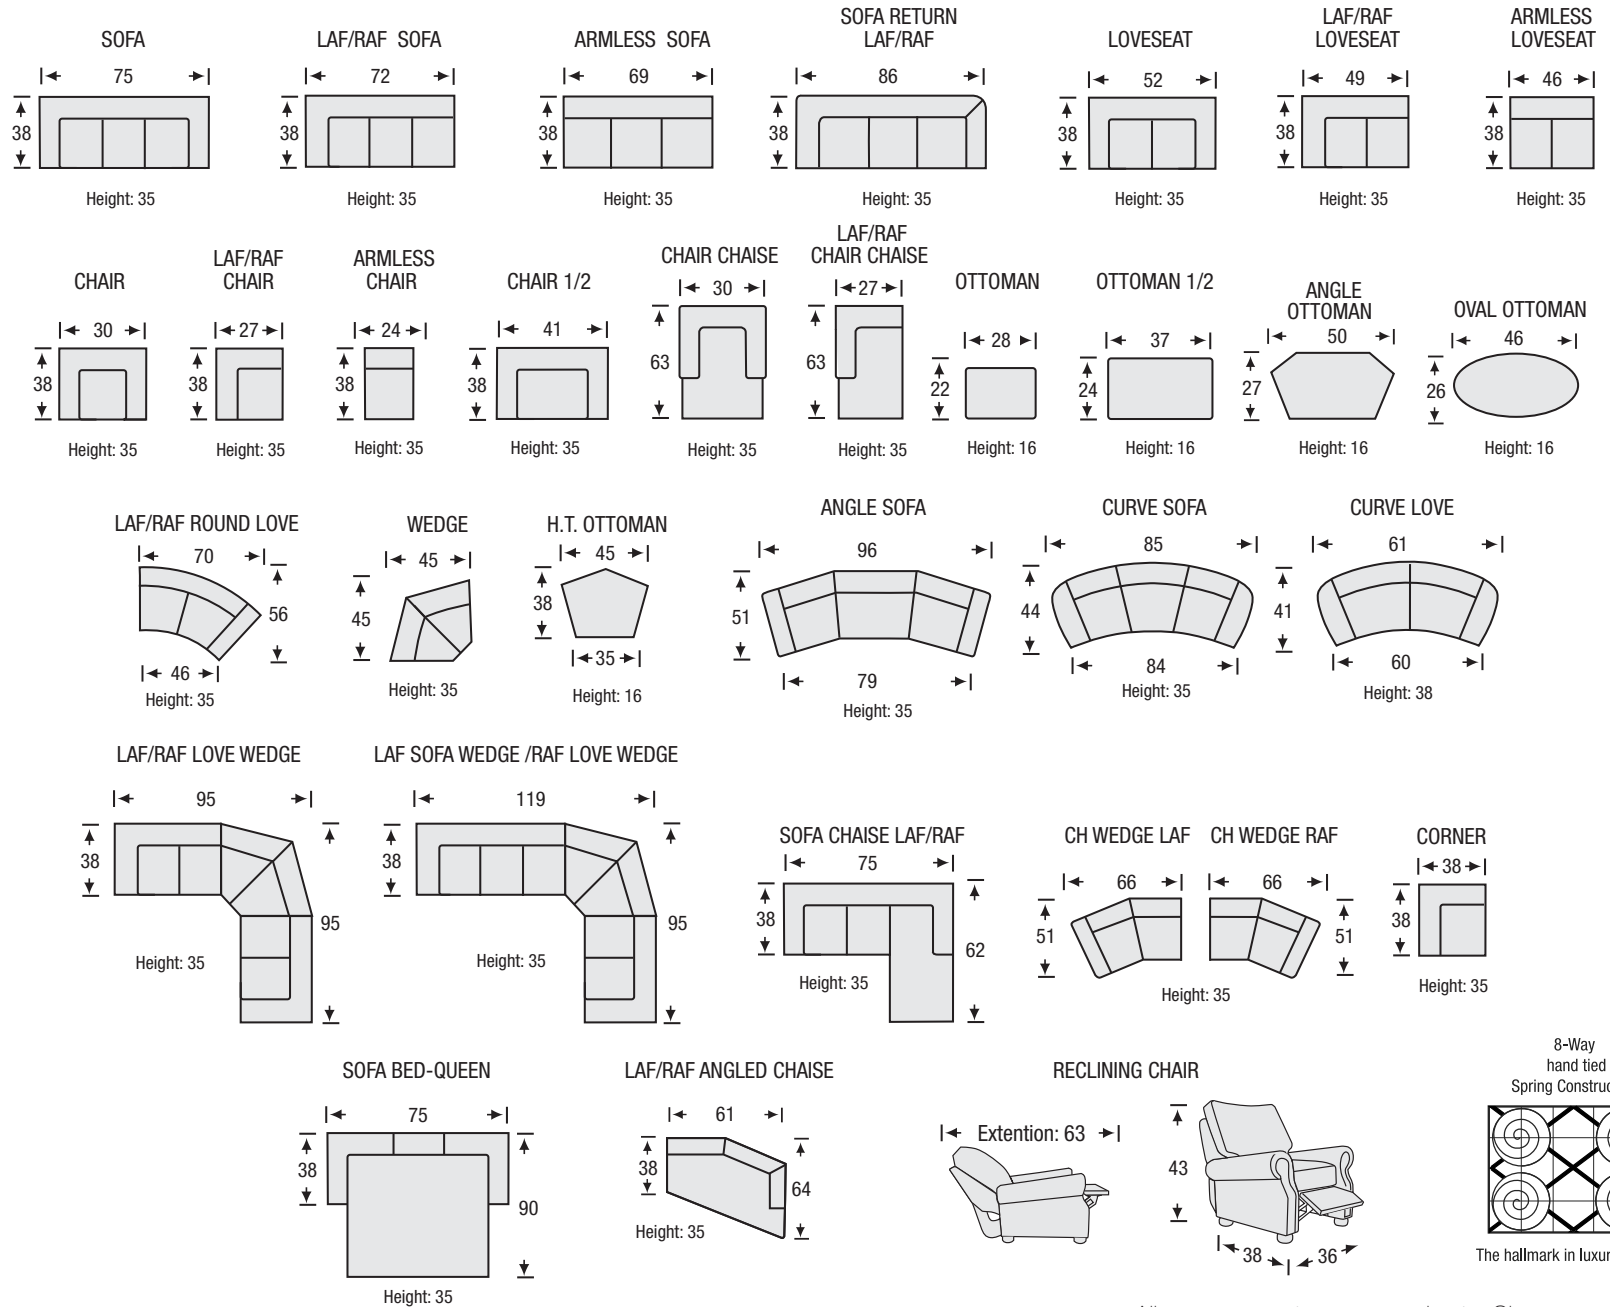

## Sofa Collection

Seat Depth	20"
Seat Height	18"
Arm Height	25"

All measurements are approximate. Sizes may vary.

The Campio Group Fine Leather Furniture, 5770 Highway #7, Unit 1, Woodbridge, On L4L 1T8, Tel: 905.850.6636 • Fax: 905.850.6640